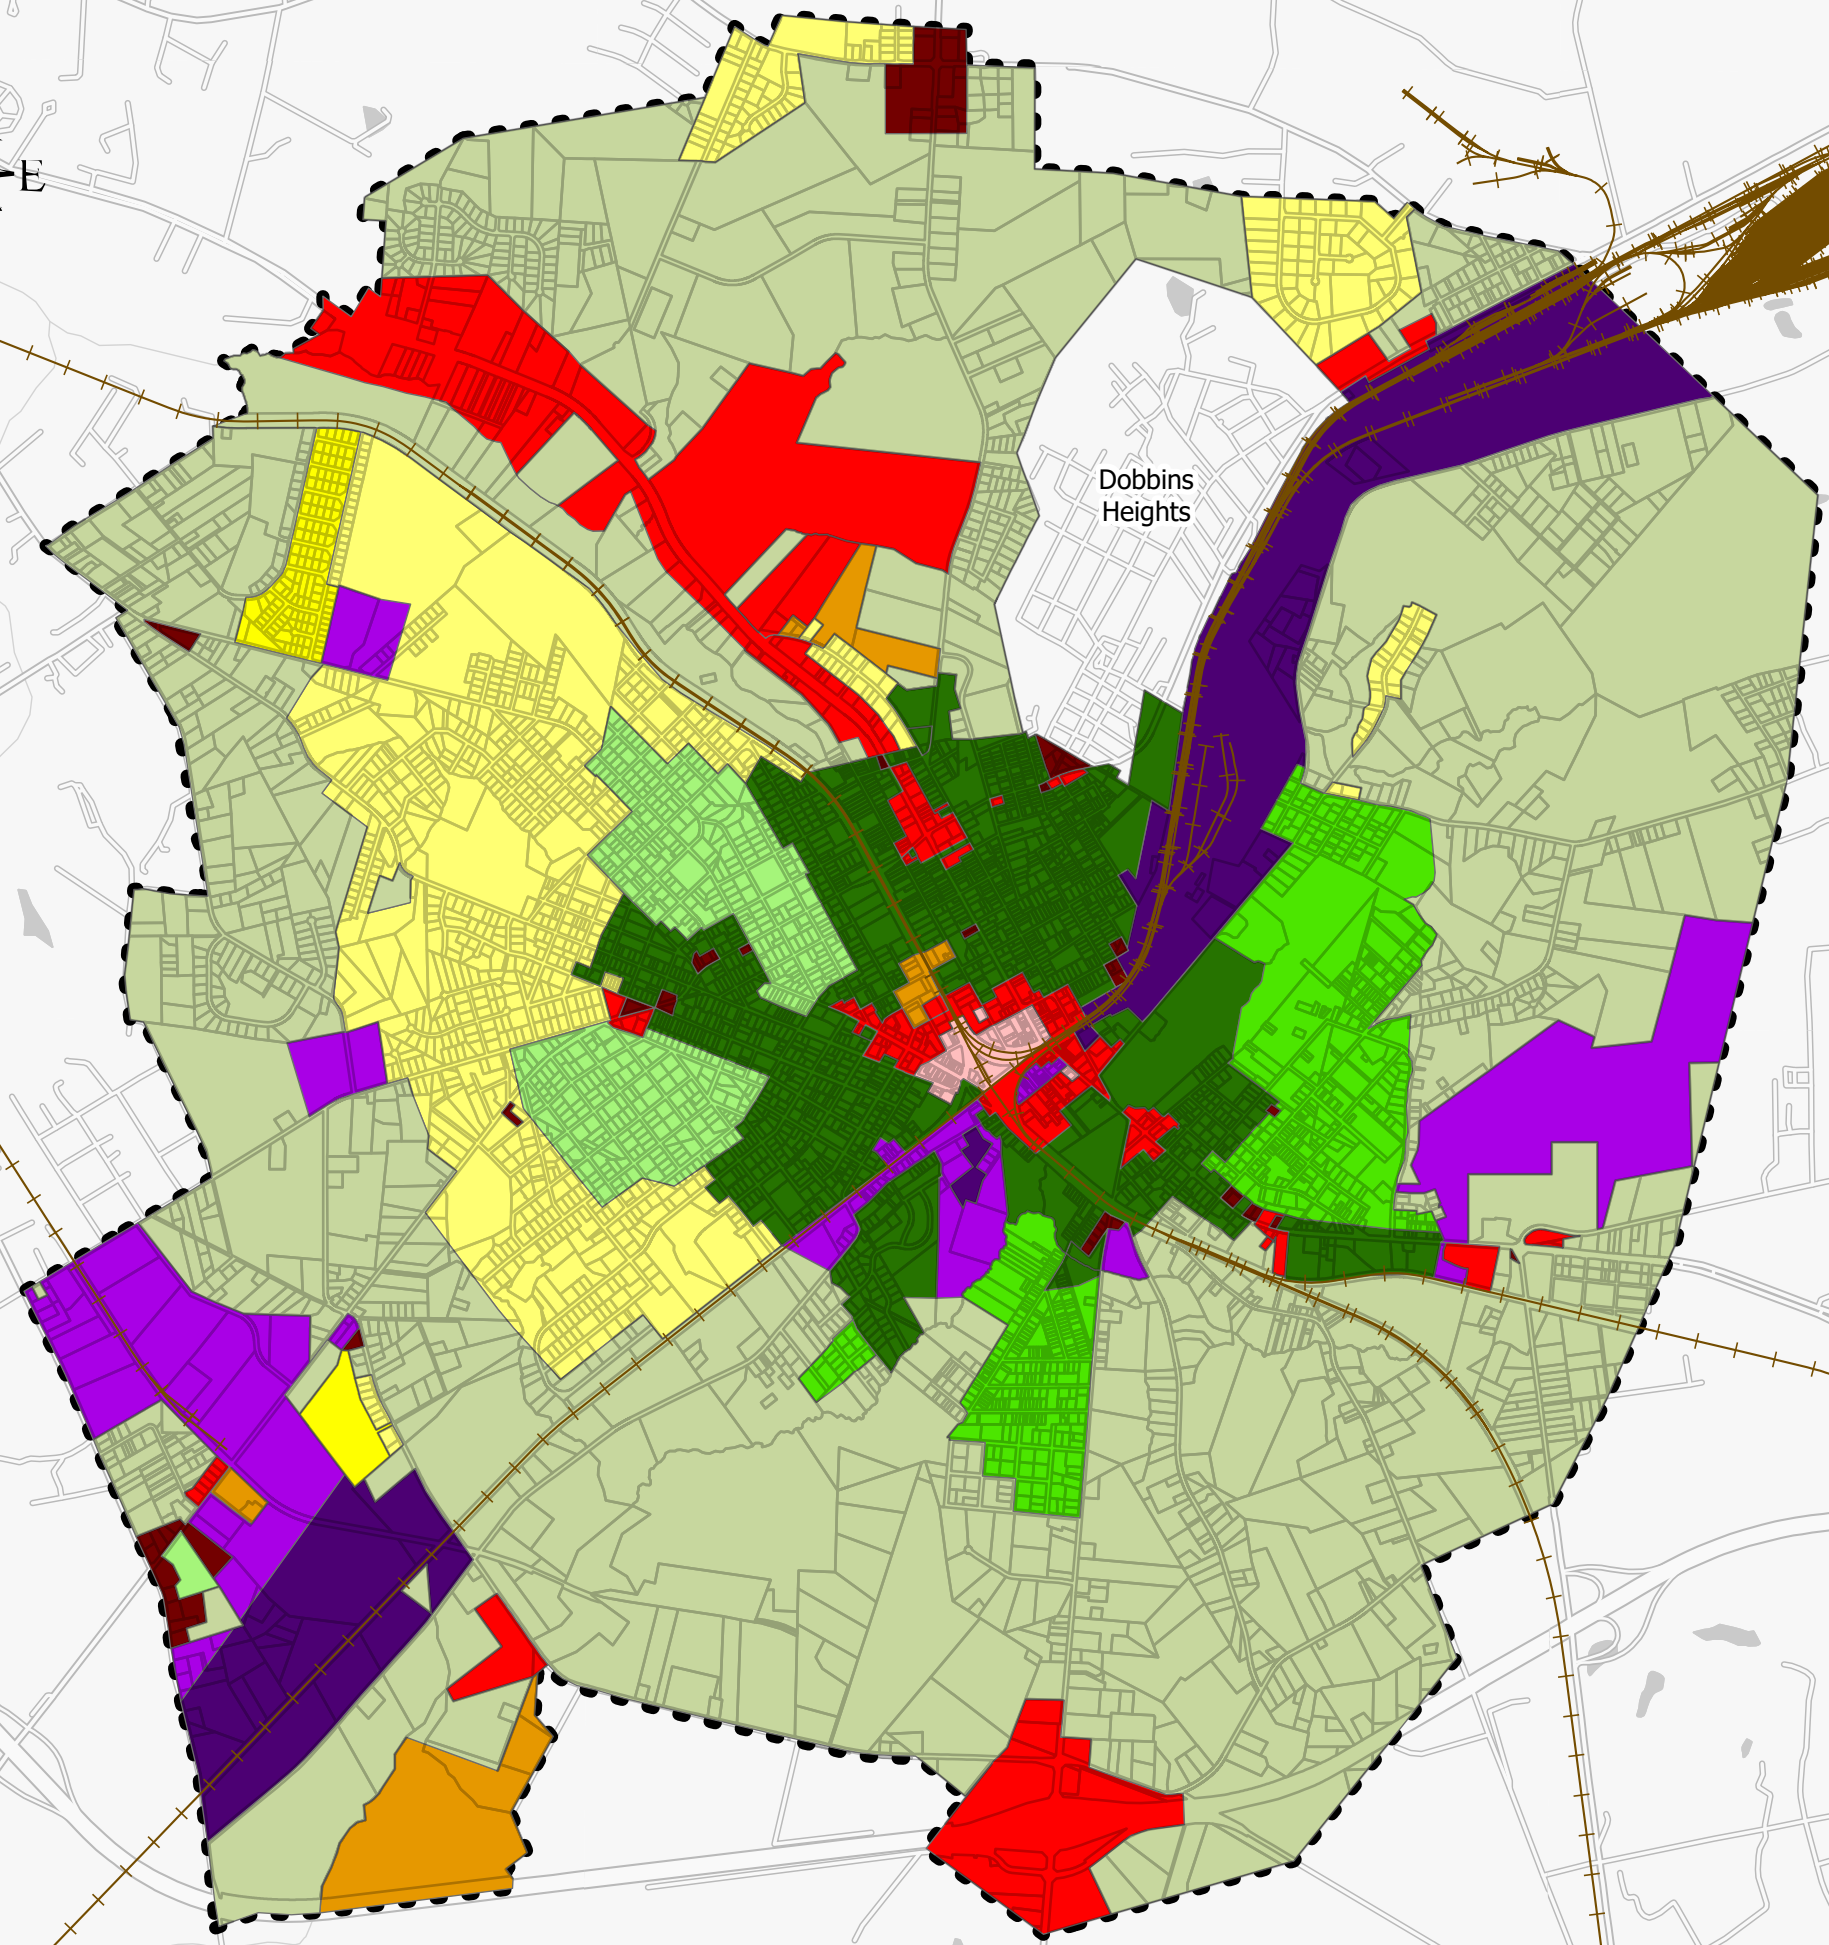

City of Hamlet Zoning Map

- B-1 - Central Business
- B-2 - General Business
- B-3 - Neighborhood Business
- I-1 - Light Industrial
- I-2 - Heavy Industrial
- O-1 - Office and Institutional
- R-10 - Residential
- R-20 - Residential
- R-6 - Residential
- R-6M - Residential
- R-8 - Residential
- RA-20 - Residential Agriculture
- Parcels
- Railroad
- City of Hamlet Zoning Boundary

August 2022

Map Created by
Christopher McDonald