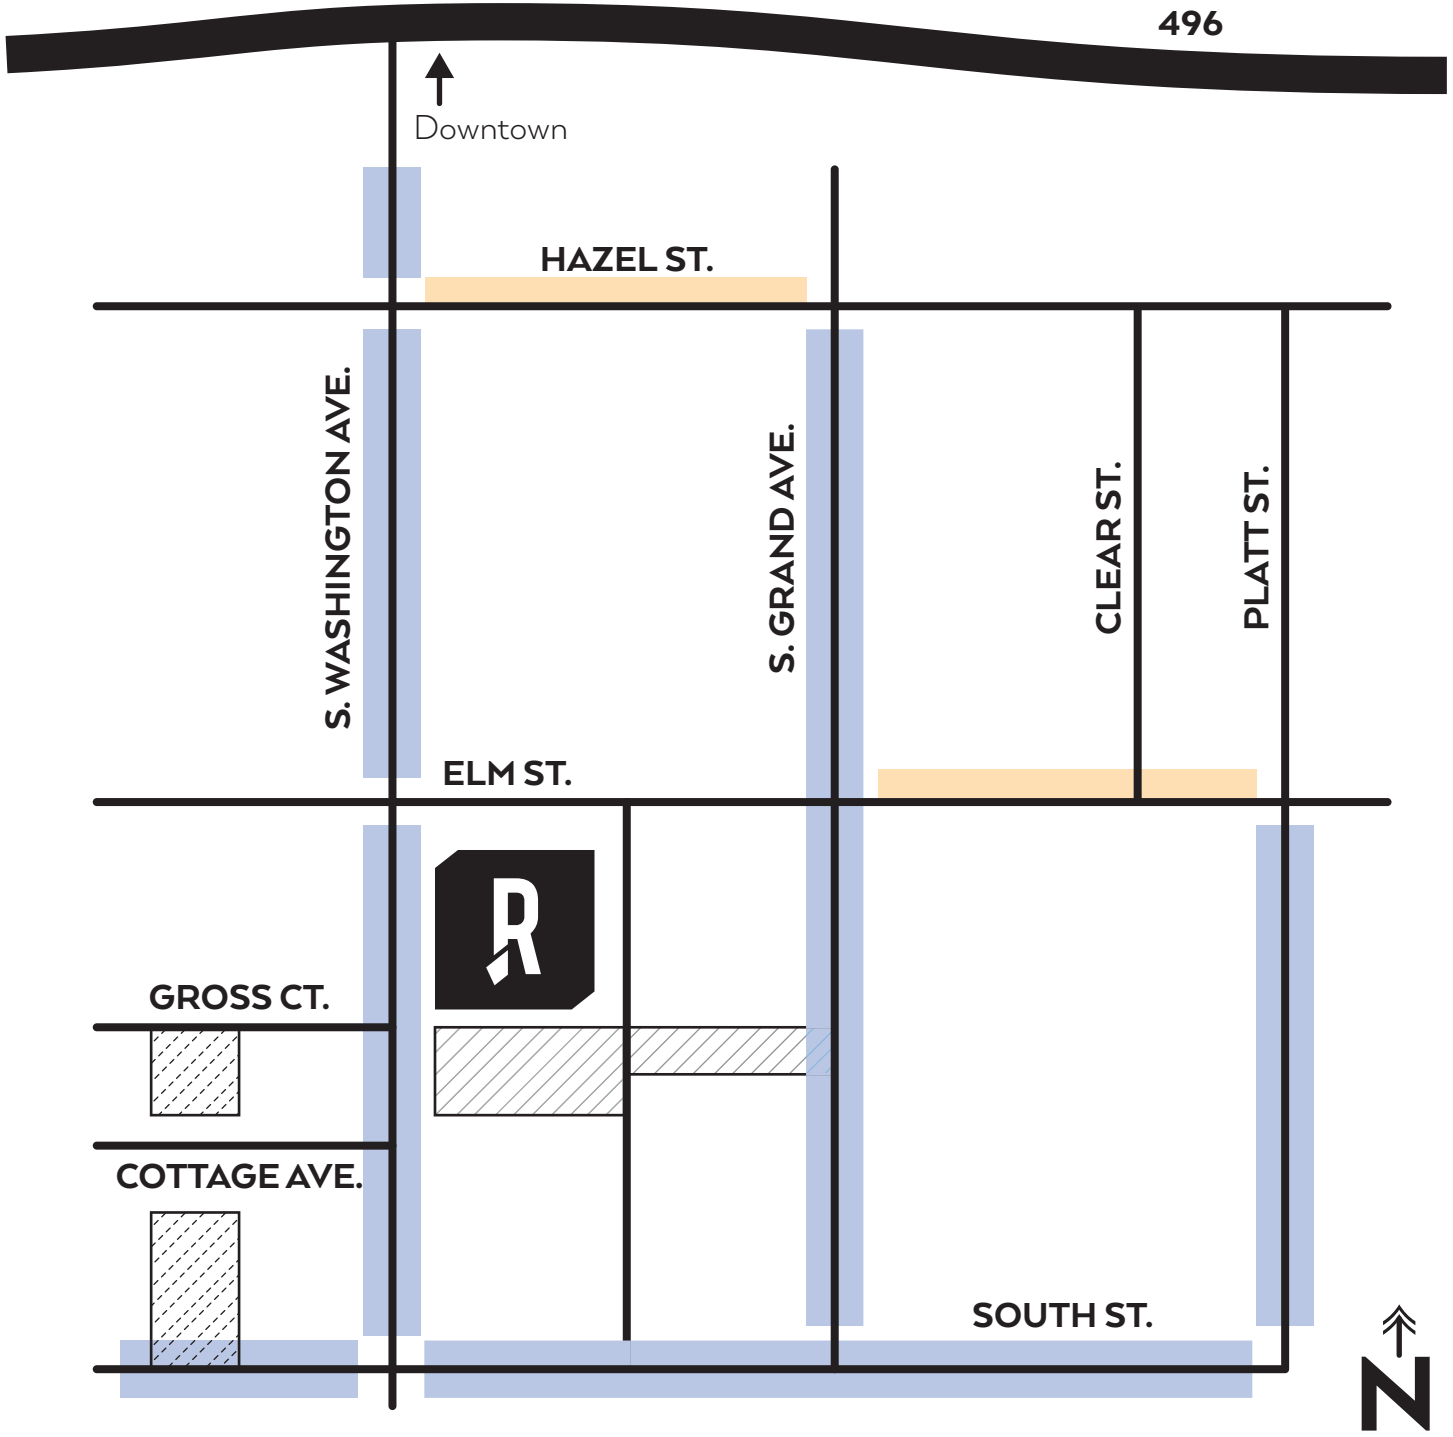

# RIVERVIEW

REGO TOWN VENUE

## THE CADILLAC ROOM PARKING MAP

 RIVERVIEW LOT	 SHARED LOT	 STREET PARKING BOTH SIDES	 STREET PARKING SINGLE SIDE
---	--	---	--