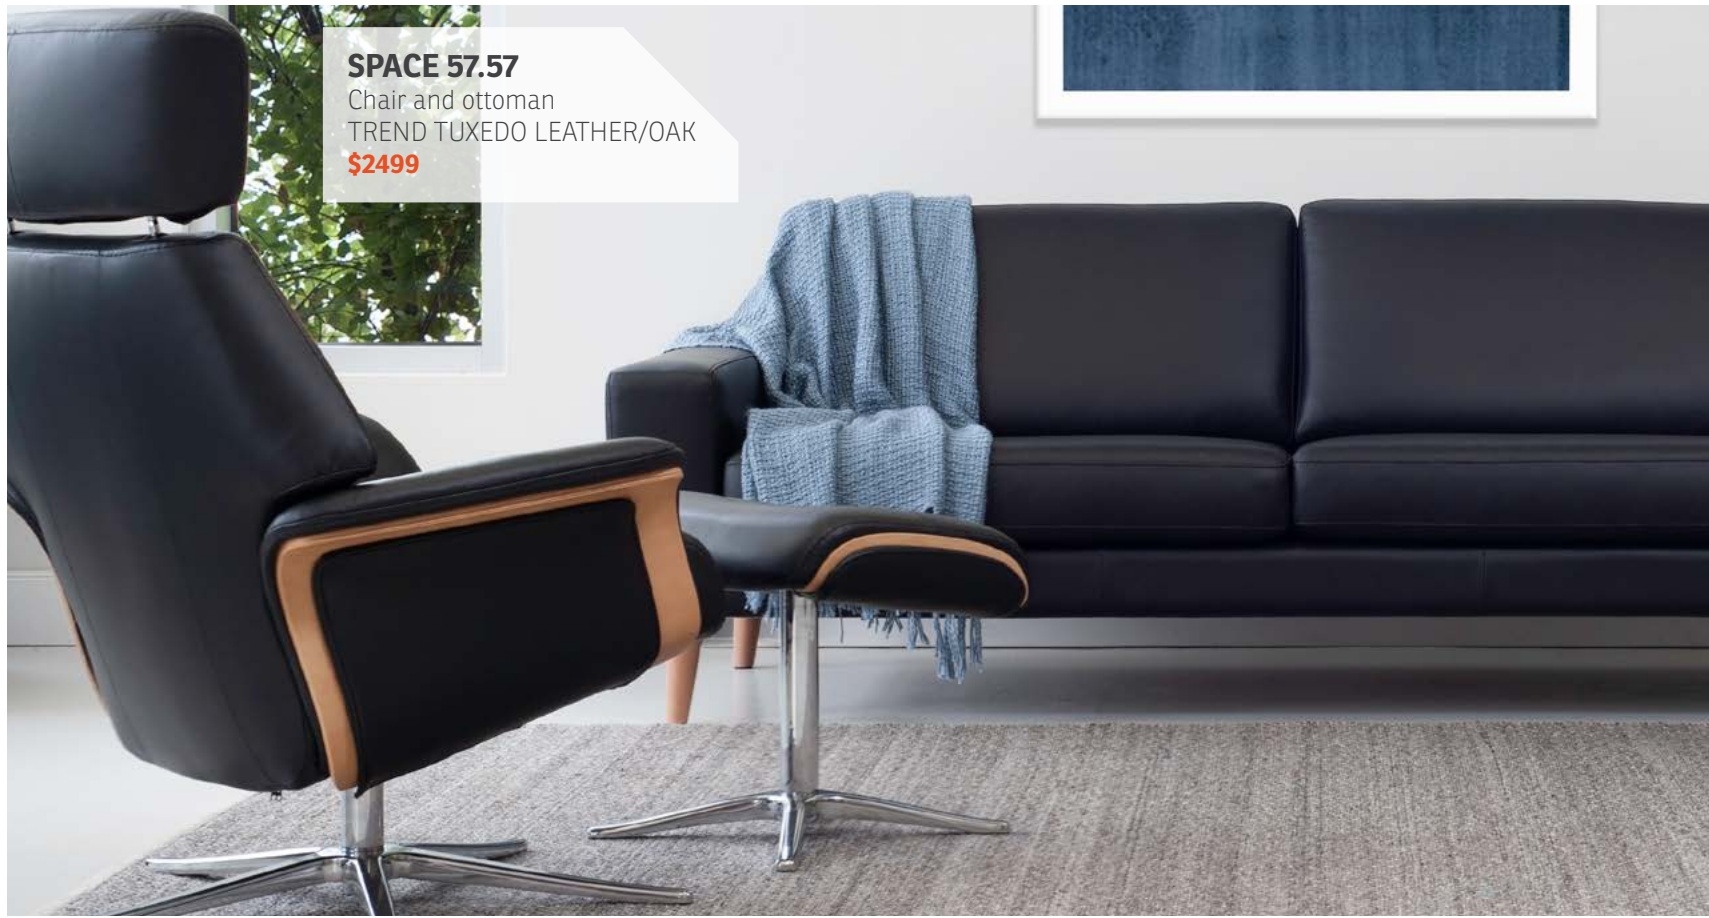

SPACE 57.57
Chair and ottoman
TREND TUXEDO LEATHER/OAK
$2499

CODI