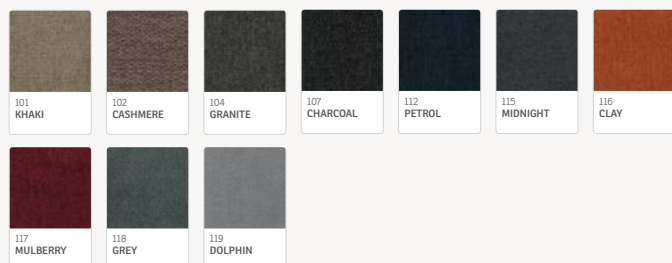

COVER OPTIONS

Leather & wood

PRIME

PRIME is a top grain aniline-dyed and pigmented upholstery leather with a thickness between 0,9-1,1 mm. It has been slightly corrected.

TREND

TREND is a premium top grain aniline-dyed upholstery leather with a rich and comfortable feel.

SAUVAGE

SAUVAGE is a natural milled top grain, upholstery leather made from the best rawhide selection.

WOOD COLORS

A number of products with visible wood can be delivered in a wide range of colors and finishes.

Textile

HABITAT

COMPOSITION: 100% POLYESTER | MARTINDALE: >50000 | PILLING: 4-5 | COLOR FASTNESS TO LIGHT: 5

CAPRICE

COMPOSITION: 100% POLYESTER | MARTINDALE: >50 000 | PILLING: 4-5 | COLOR FASTNESS TO LIGHT: 5

*ULTRA

SMARTFABRIC

COMPOSITION: 95% POLYESTER, 5% NYLON | MARTINDALE: >50 000 | PILLING: 4 | COLOR FASTNESS TO LIGHT: 4-5

* SMARTFABRIC technology combines a performance fibre with a performance finish to give our fabrics inherent durability and longevity. Spills bead, sitting on top of the fabric until they are gently blotted with a cloth for cleanup.

10 years on molded foam cushions and steel frames
5 years on mechanisms
2 years on motor and battery-parts
2 years on leather and fabric covers

DESIGNED IN NORWAY