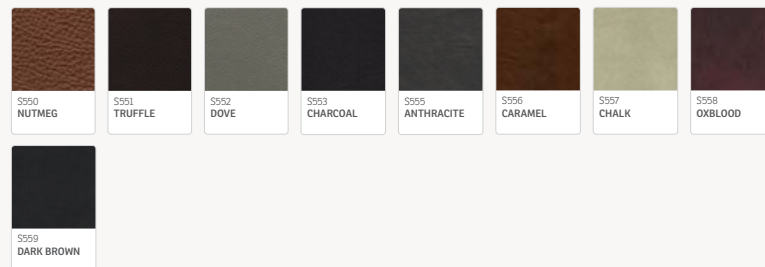

SAUVAGE

SAUVAGE is a natural milled top grain, upholstery leather made from the best rawhide selection.