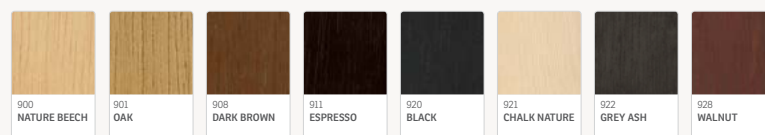

### PRIME

PRIME is a top grain aniline-dyed and pigmented upholstery leather with a thickness between 0,9-1,1 mm. It has been slightly corrected.

### TREND

TREND is a premium top grain aniline-dyed upholstery leather with a rich and comfortable feel.

### WOOD COLORS

A number of products with visible wood can be delivered in a wide range of colors and finishes.