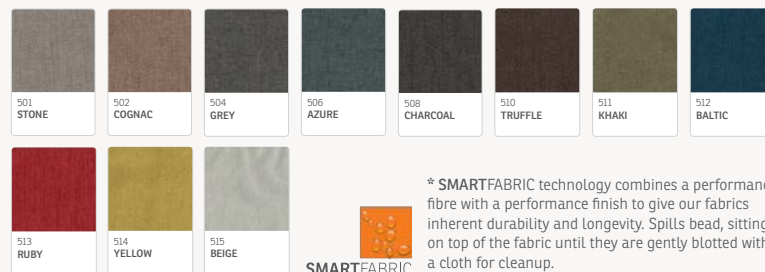

### WOOD COLORS

A number of products with visible wood can be delivered in a wide range of colors and finishes.

### HABITAT

COMPOSITION: 100% POLYESTER | MARTINDALE: >50000 | PILLING: 4-5 | COLOR FASTNESS TO LIGHT: 5

### CAPRICE

COMPOSITION: 100% POLYESTER | MARTINDALE: >50 000 | PILLING: 4-5 | COLOR FASTNESS TO LIGHT: 5

### \*ULTRA

SMARTFABRIC

COMPOSITION: 95% POLYESTER, 5% NYLON | MARTINDALE: >50 000 | PILLING: 4 | COLOR FASTNESS TO LIGHT: 4-5

\* SMARTFABRIC technology combines a performance fibre with a performance finish to give our fabrics inherent durability and longevity. Spills bead, sitting on top of the fabric until they are gently blotted with a cloth for cleanup.