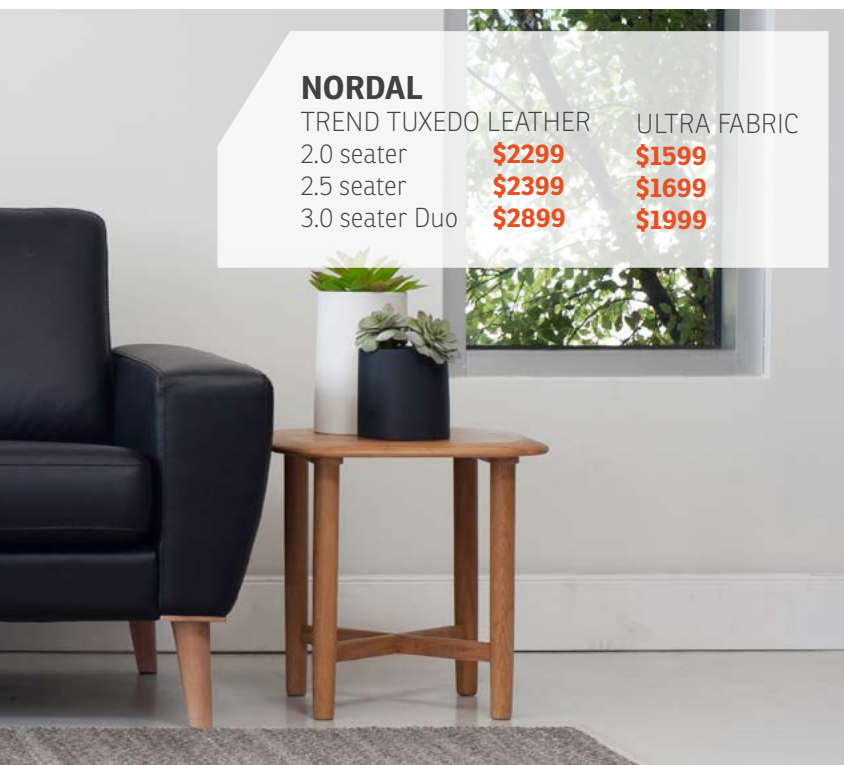

ULTRA  
 FABRIC  
**\$1599**  
**\$1699**  
**\$1999**

**NORDAL**

	TREND TUXEDO LEATHER	ULTRA FABRIC
2.0 seater	<b>\$2299</b>	<b>\$1599</b>
2.5 seater	<b>\$2399</b>	<b>\$1699</b>
3.0 seater Duo	<b>\$2899</b>	<b>\$1999</b>