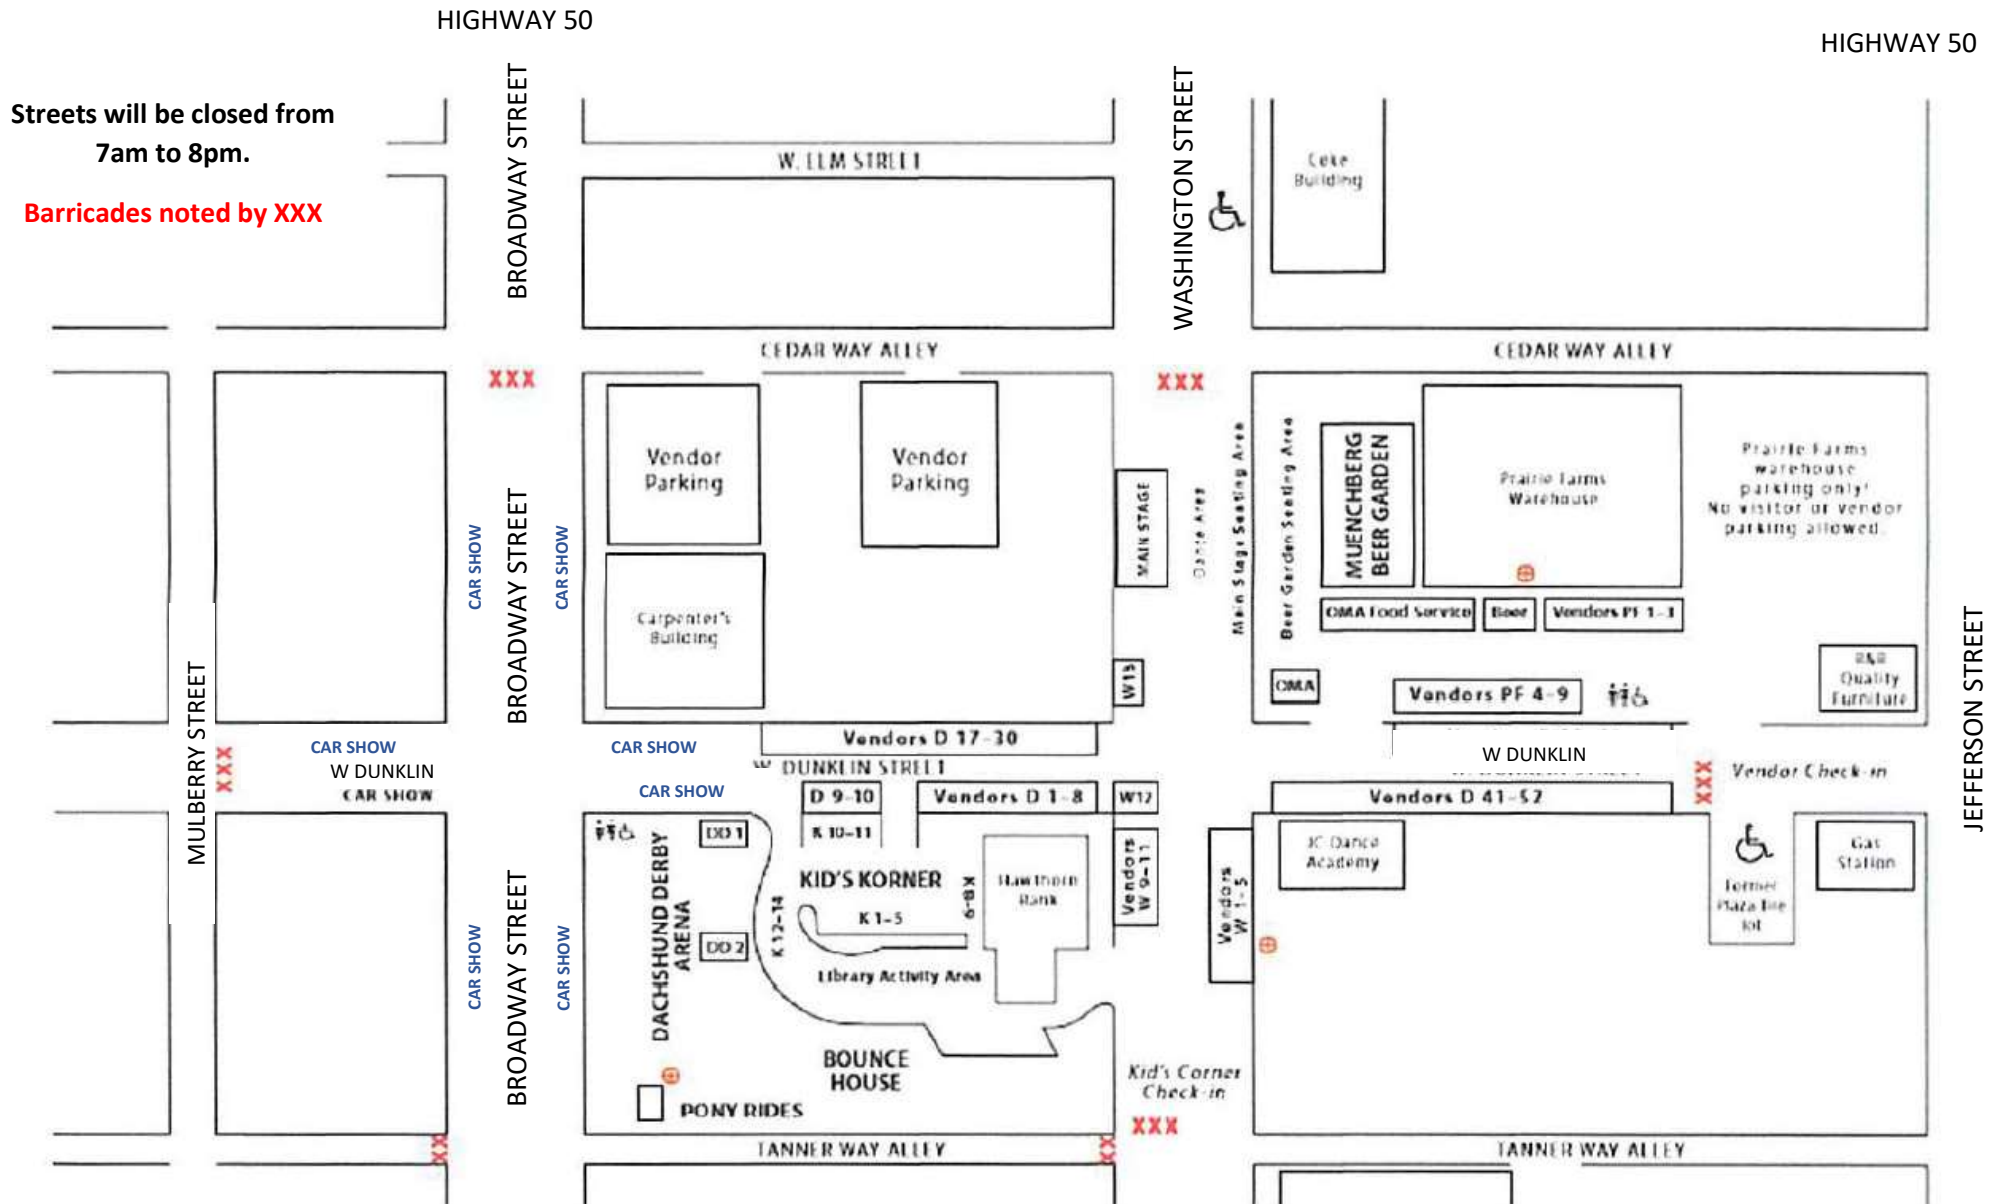

midmoldcar.club

Car Show Entry at Broadway from 50 Highway or Broadway from West Ashley.

Streets will be closed from
7am to 8pm.

Barricades noted by XXX

HIGHWAY 50

HIGHWAY 50

JEFFERSON STREET