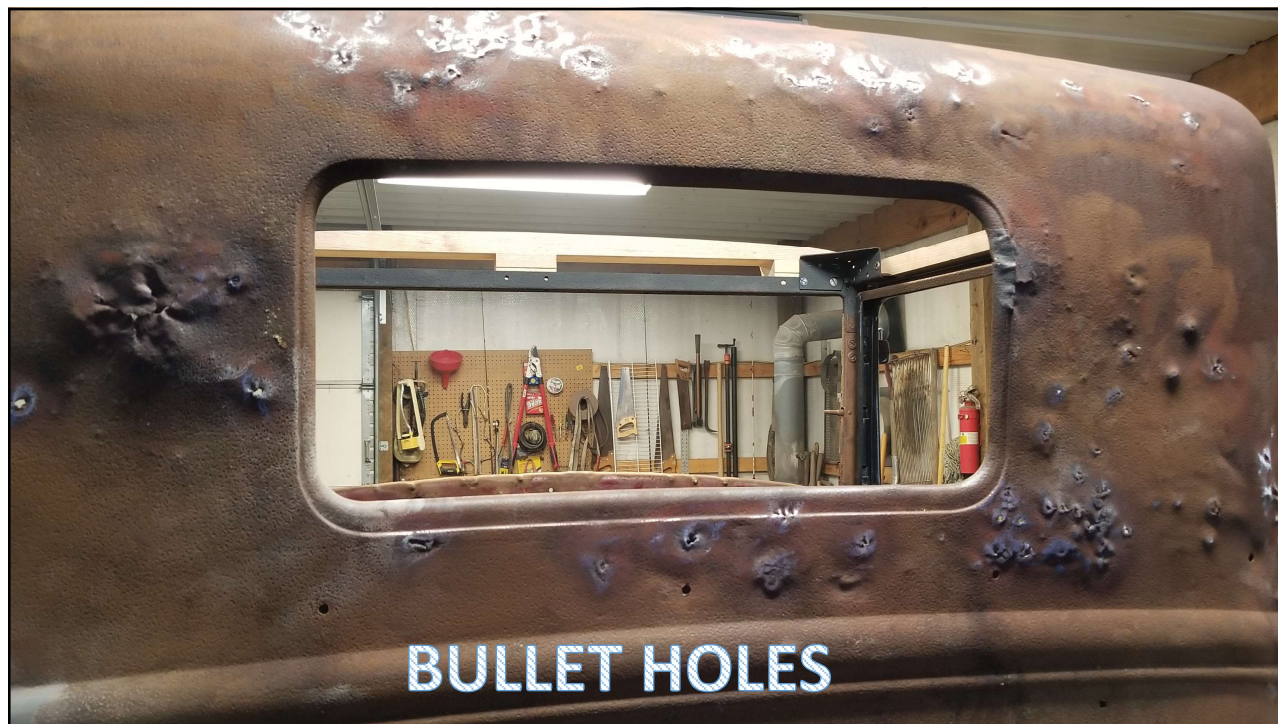

Cleaned and Painted

From Don Weber

From Don Weber

FIRST ROAD TEST

**FENDERS \$10
SEDALIA SWAP MEET**

FENDER MOUNT REPAIRS

FENDERS FIT

WIFE'S NEW RIDE

INSTALLING TOP WOOD

DAN EAST COWL

COWL REPAIR

REVEAL PAINT STRIPE

FINAL CAB PAINT

FENDERS PAINTED

TEAM WORK

**Top
Stretched
Ready to
Trim**