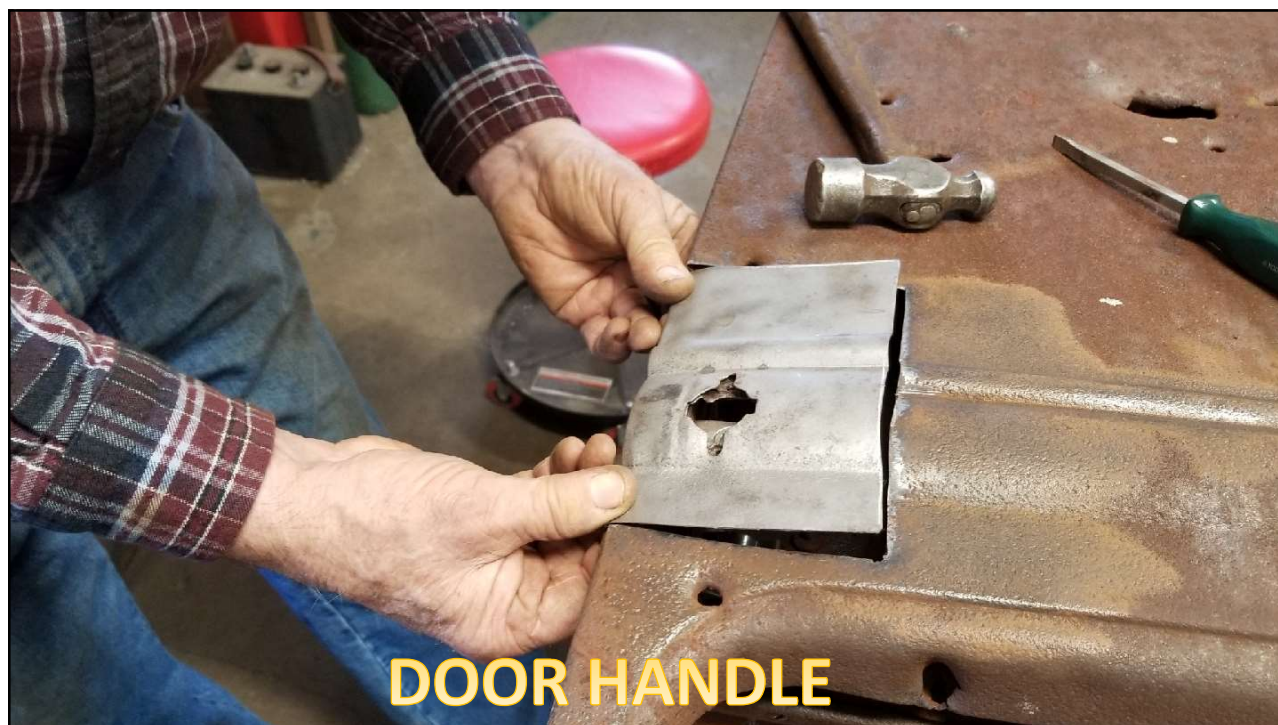

Cleaned and Painted

From Don Weber

From Don Weber

FIRST ROAD TEST

**FENDERS \$10
SEDALIA SWAP MEET**

FENDER MOUNT REPAIRS

FENDERS FIT

WIFE'S NEW RIDE

INSTALLING TOP WOOD

DAN EAST COWL

COWL REPAIR

REVEAL PAINT STRIPE

FINAL CAB PAINT

FENDERS PAINTED

TEAM WORK

**Top
Stretched
Ready to
Trim**