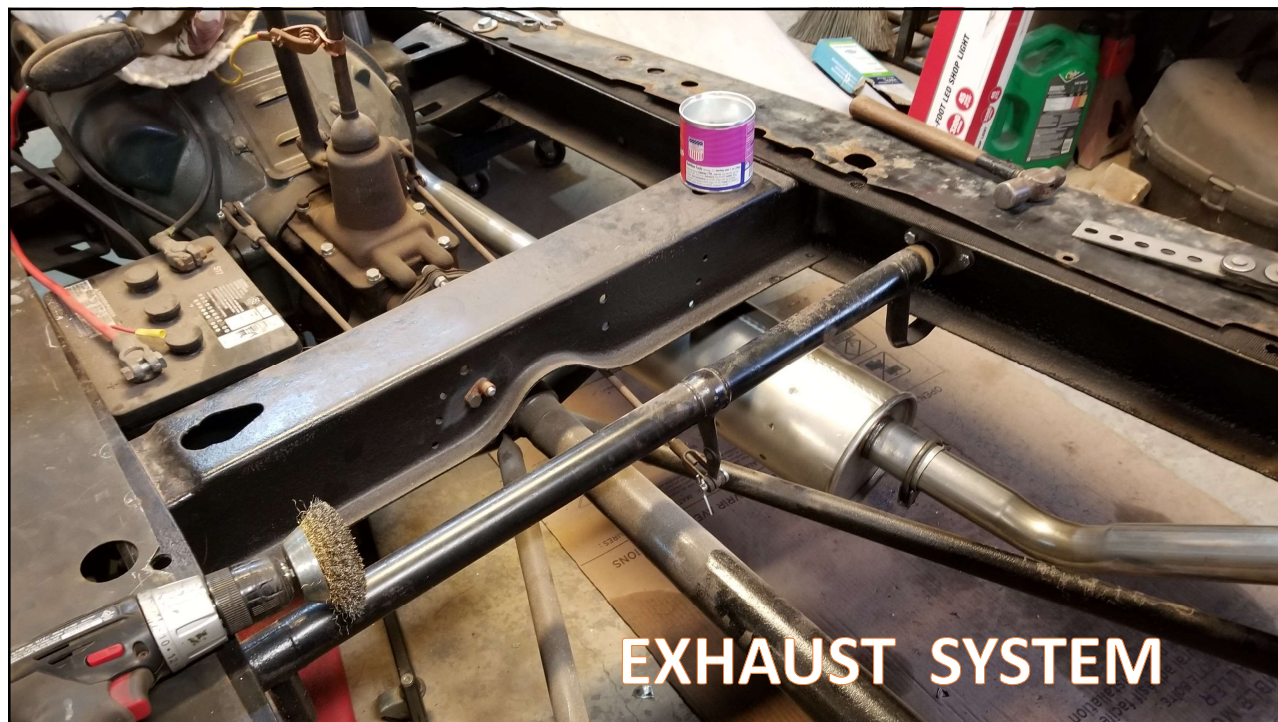

Cleaned and Painted

From Don Weber

From Don Weber

FIRST ROAD TEST

**FENDERS \$10
SEDALIA SWAP MEET**

FENDER MOUNT REPAIRS

FENDERS FIT

WIFE'S NEW RIDE

INSTALLING TOP WOOD

DAN EAST COWL

COWL REPAIR

REVEAL PAINT STRIPE

FINAL CAB PAINT

FENDERS PAINTED

TEAM WORK

**Top
Stretched
Ready to
Trim**