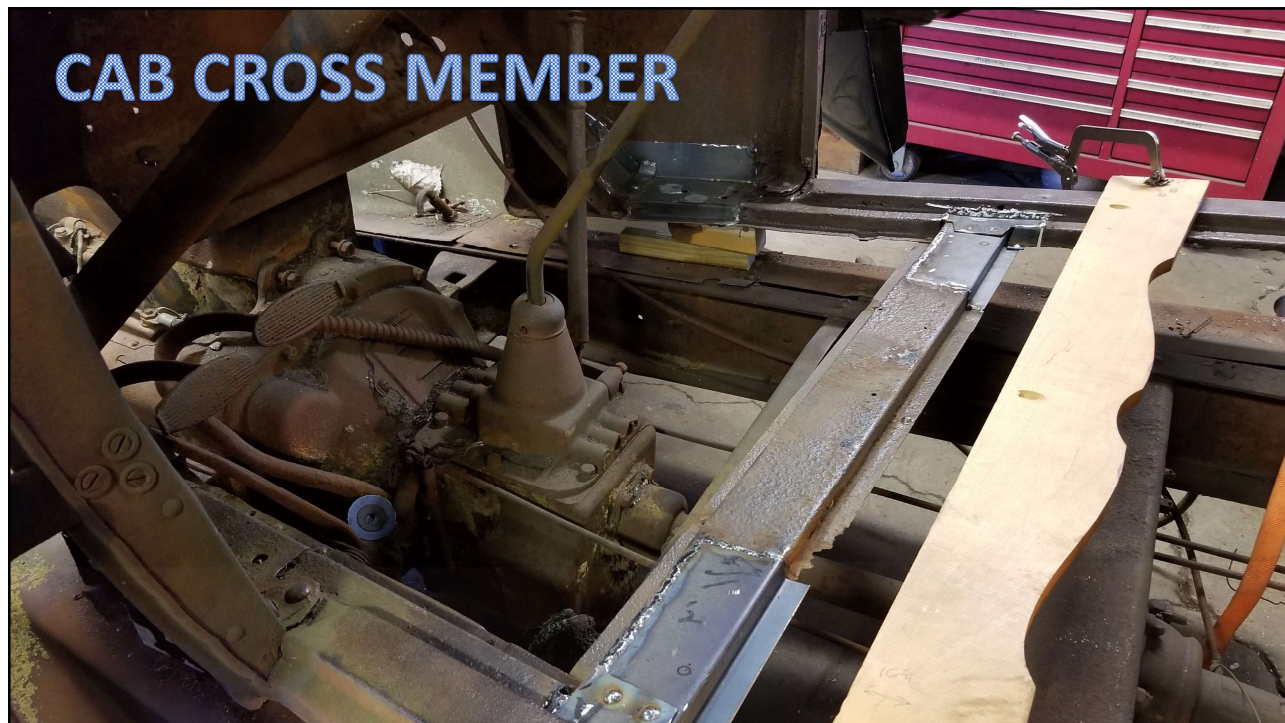

Cleaned and Painted

From Don Weber

From Don Weber

FIRST ROAD TEST

**FENDERS \$10
SEDALIA SWAP MEET**

FENDER MOUNT REPAIRS

FENDERS FIT

WIFE'S NEW RIDE

INSTALLING TOP WOOD

DAN EAST COWL

COWL REPAIR

REVEAL PAINT STRIPE

FINAL CAB PAINT

FENDERS PAINTED

TEAM WORK

**Top
Stretched
Ready to
Trim**