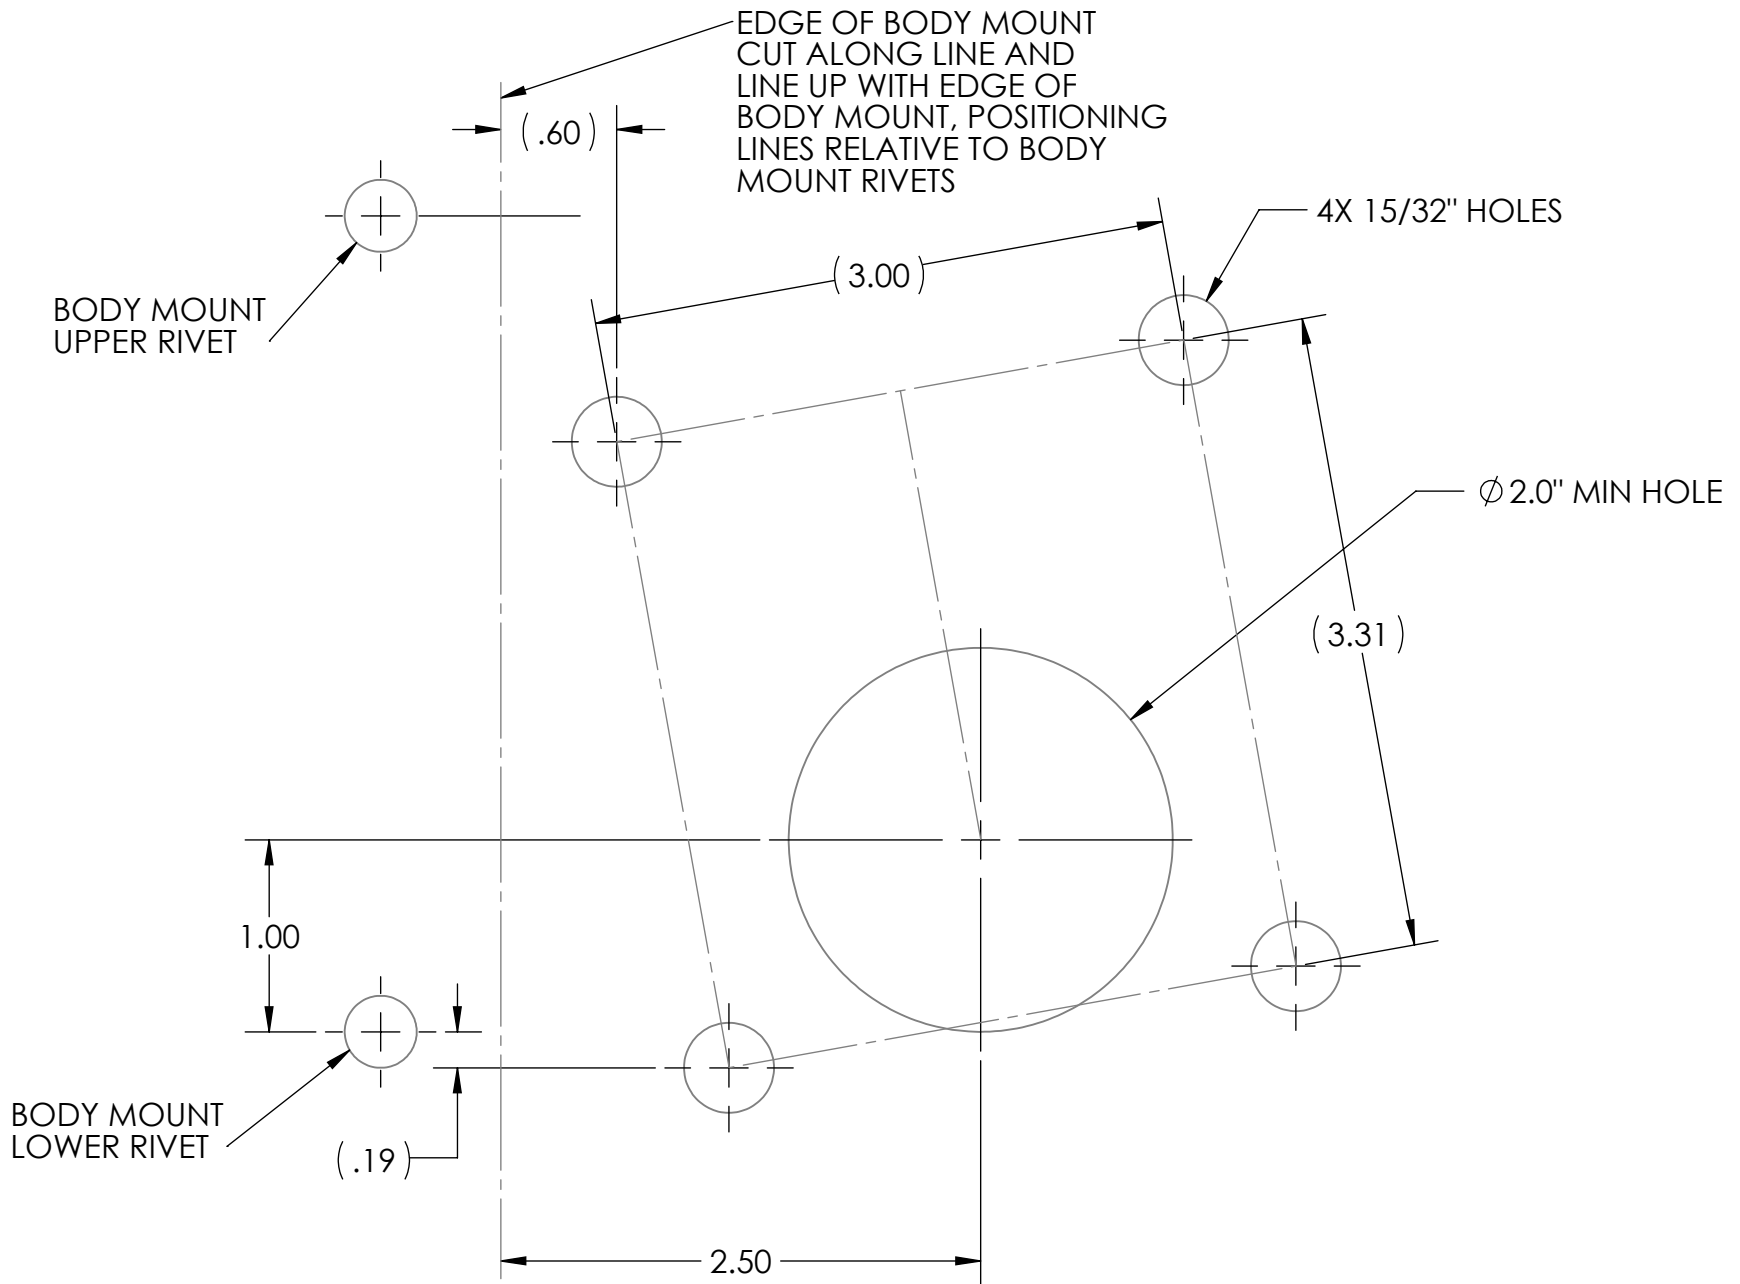

**FRONT UPPER SPRING BUSHING MOUNT DRIVERS SIDE TEMPLATE
-PRINT ON 8.5" X 11" AT 100% SCALE**

FRONT UPPER SPRING BUSHING MOUNT PASSENGER SIDE TEMPLATE
-PRINT ON 8.5" X 11" AT 100% SCALE