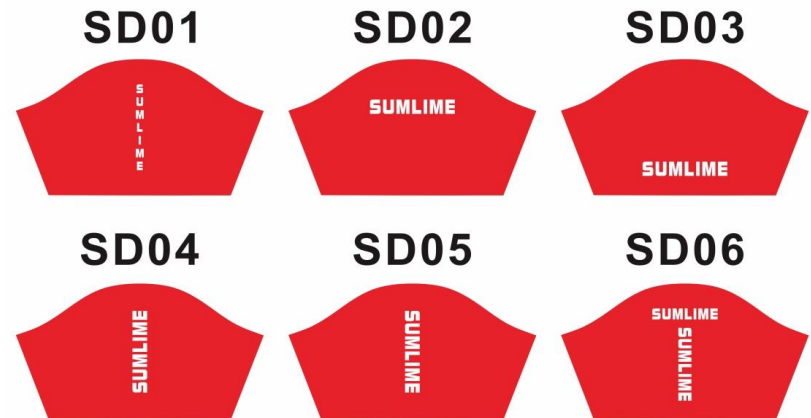

字体形状及方向

S01	SUMLIME	
S02	SUMLIME	
S03	SUMLIME	
S04	SUMLIME	
S05	SUMLIME	
S06	SUMLIME	
S07	SUMLIME	
S08	SUMLIME	
S09	SUMLIME	

Texture TG001

Texture TG002

Texture TG003

Texture TG004

Texture TG005

Texture TG006

Texture TG007

Texture TG008

Texture TG009

Texture TG010

Texture TG011

Texture TG012

I-JERSEY

Texture TD001