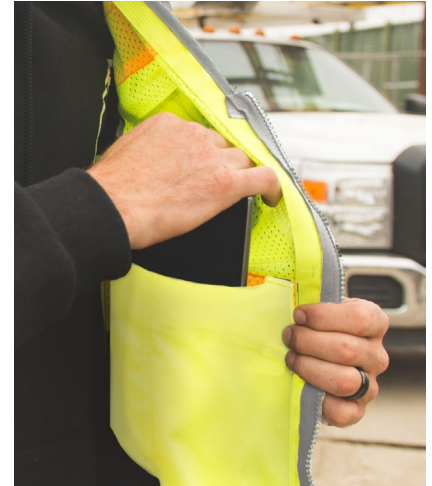

PREMIUM
BRILLIANT SERIES®

ULTIMATE REFLECTIVE CLASS 3 VEST

Inside lower left heavy-duty tablet pocket with load-bearing strap.