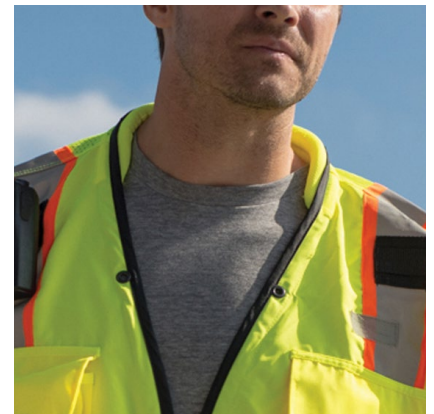

PROFESSIONAL SURVEYORS VEST

2" wide high performance reflective material over 3" contrasting color.

Padded neck for comfort.

Lower front stake pockets with flaps and elastic spray paint can pockets.

PERFORMANCE FEATURES