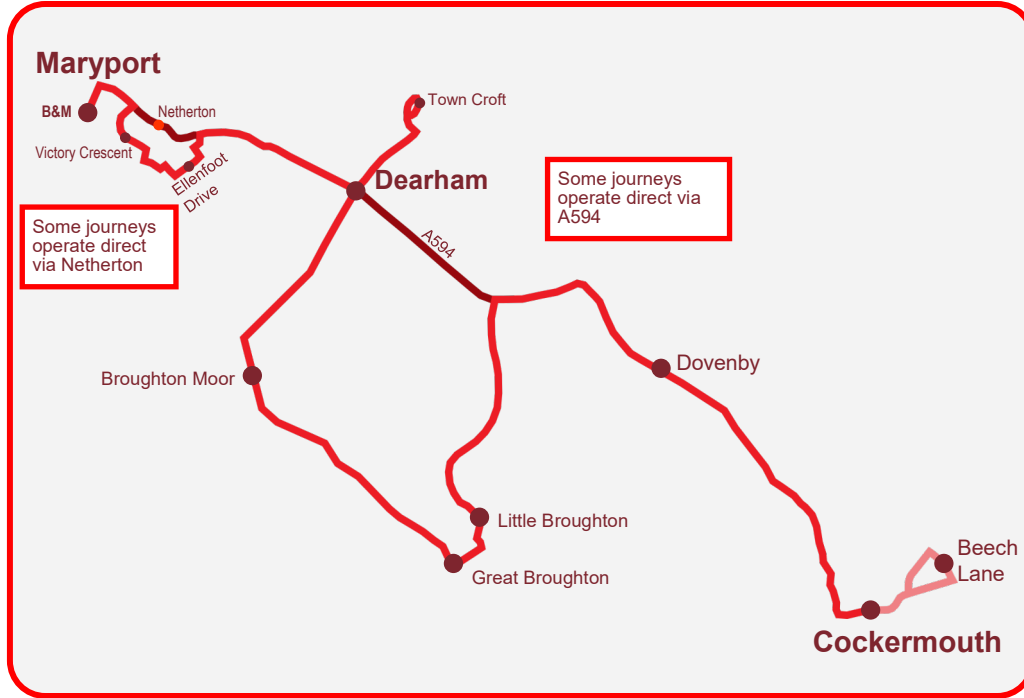

Maryport ◆ Cockermouth

Effective from 7th April 2025

	SCH					
Maryport Curzon St (B&M)	-	09:30	11:07	12:30	13:10	15:45
Maryport War Memorial	07:53	09:32	11:09	12:32	13:12	15:47
Ellenfoot Drive	-	09:38	11:15	12:38	13:18	-
Netherton	07:54	-	-	-	-	15:48
Ellenborough Crown Inn	07:55	-	-	-	-	15:49
Dearham Commercial	07:58	09:42	11:19	12:42	13:22	15:52
Dearham Town Croft	-	09:45	11:22	12:45	13:25	-
Broughton Moor	-	09:52	-	-	13:32	-
Great Broughton	-	09:55	-	-	13:35	-
Little Broughton	-	09:58	-	-	13:38	-
Dovenby	08:02	10:03	-	-	13:43	15:56
Gote Road	08:07	10:08	-	-	13:48	16:01
Cockermouth Main Street (N)	08:09	10:10	-	-	13:50	16:03
Cockermouth School	08:11	-	-	-	-	-

Cockermouth ◆ Beech Lane

Cockermouth Main Street (N)	10:12	13:52	16:05
Beech Lane	10:15	13:55	16:08
Cockermouth Main Street (S)	10:20	14:00	16:12

Cockermouth ◆ Maryport

Effective from 7th April 2025

	SCH						
Cockermouth Main Street (S)	-	-	10:25	-	-	14:05	16:15
Gote Road	-	-	10:27	-	-	14:07	16:17
Dovenby	-	-	10:33	-	-	14:13	16:23
Little Broughton	-	-	10:37	-	-	14:17	16:27
Great Broughton	-	-	10:40	-	-	14:20	16:30
Broughton Moor	-	-	10:44	-	-	14:24	16:34
Dearham Town Croft	07:35	09:09	10:49	11:25	12:47	14:29	-
Dearham Commercial	07:38	09:12	10:52	11:28	12:50	14:32	16:37
Ellenborough Crown Inn	07:41	-	-	-	-	-	16:40
Netherton	07:42	-	-	-	-	-	16:41
Ellenfoot Drive	-	09:17	10:57	11:33	12:54	14:37	-
Maryport Curzon St (B&M)	07:46	09:24	11:04	11:40	13:01	14:44	16:45
Netherhall School	07:48	-	-	-	-	-	-

SCH This journey operates on school dates only

Monday to Friday

This service operates on Good Friday but no other bank holidays or public holidays.

This service does not operate from 24th December to 1st January.