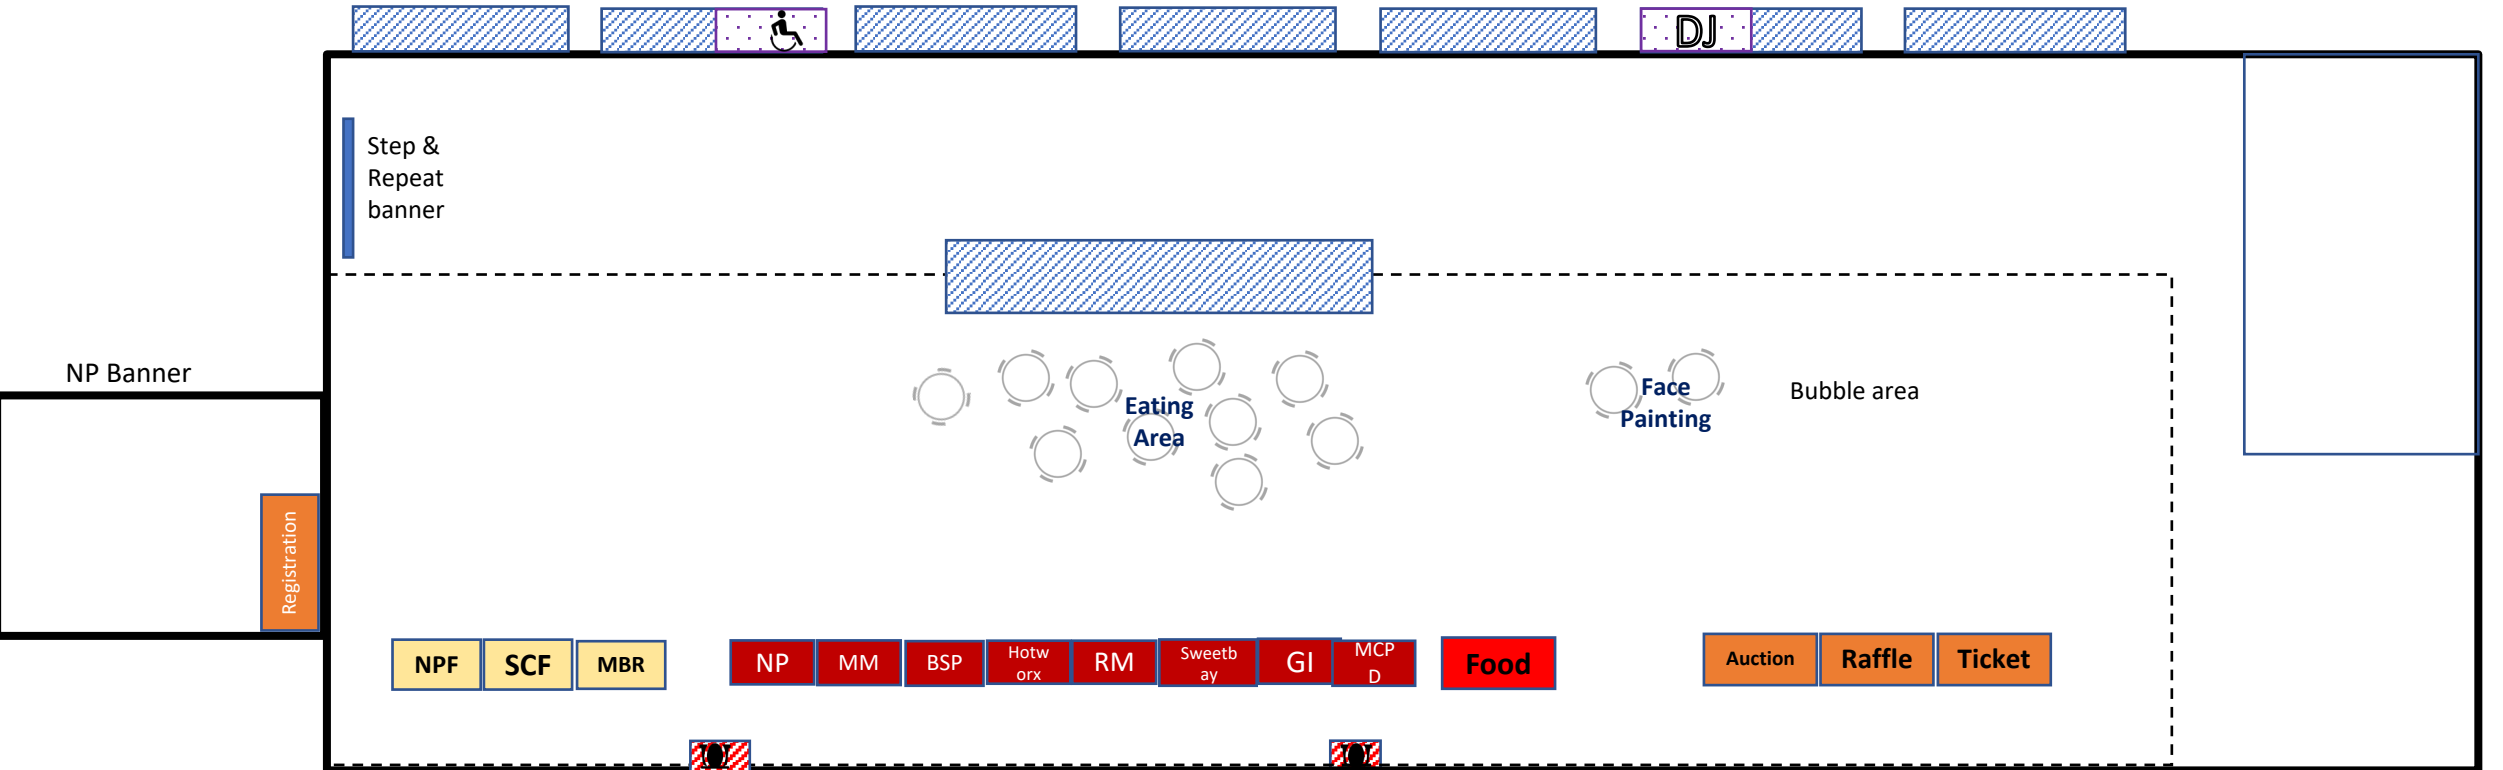

METRO MOVE FEST

GUIDE

Upper Platform

NP Banner

Step &
Repeat
banner

Registration

NPF

SCF

MCP
D

Food

Auction

Raffle

Ticket

Eating
Area

Face
Painting

Bubble area

Nesfield Performance
Mighty Meals
Bethesda Spine & Posture
Hotworx
Roda Movements
Sweetbay
Goosehead Insurance
MCPD

Field Layout