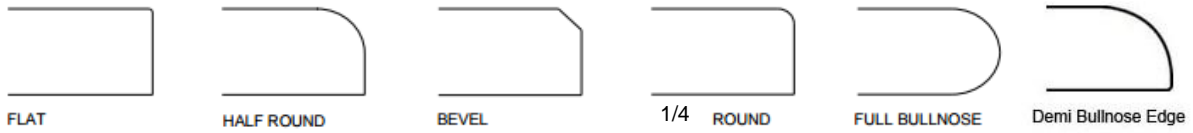

SUBLIME CUSTOM STONE

Standard Edge Profile: Included (Excludes Quartzites - Flat Only)

Upgraded Edge: \$ per Linear Foot

Upgraded Edge: \$\$ per Linear Foot

Upgraded Edge: \$\$\$ per Linear Foot