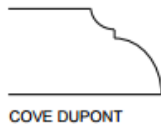

SUBLIME CUSTOM STONE

Standard Edge Profile: Included (Excludes Quartzites - Flat Only)

Upgraded Edge: \$ per Linear Foot

Upgraded Edge: \$\$ per Linear Foot

Upgraded Edge: \$\$\$ per Linear Foot