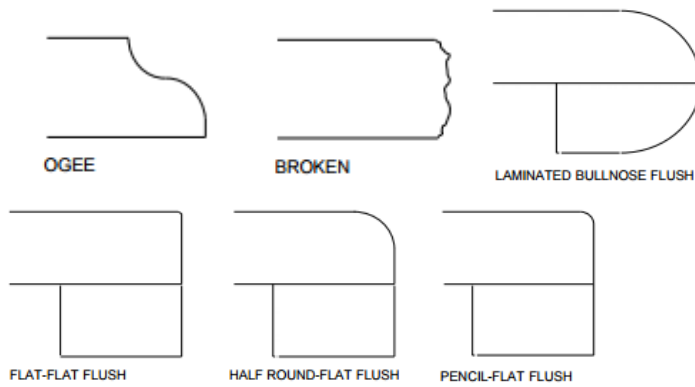

SUBLIME CUSTOM STONE

Standard Edge Profile: Included (Excludes Quartzites - Flat Only)

Upgraded Edge: \$ per Linear Foot

Upgraded Edge: \$\$ per Linear Foot

Upgraded Edge: \$\$\$ per Linear Foot