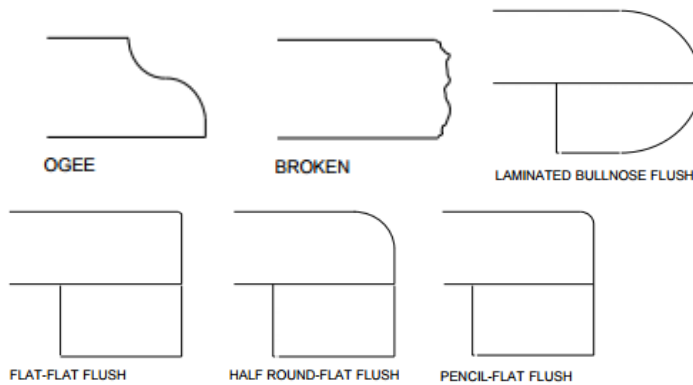

SUBLIME CUSTOM STONE

Standard Edge Profile: Included

Upgraded Edge: \$ per Linear Foot

Upgraded Edge: \$\$ per Linear Foot

Upgraded Edge: \$\$\$ per Linear Foot