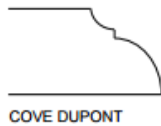

SUBLIME CUSTOM STONE

Standard Edge Profile: Included

Upgraded Edge: \$ per Linear Foot

Upgraded Edge: \$\$ per Linear Foot

Upgraded Edge: \$\$\$ per Linear Foot