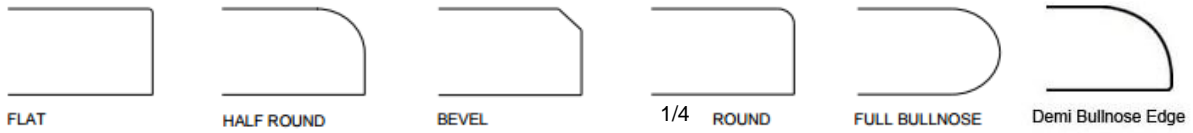

SUBLIME CUSTOM STONE

Standard Edge Profile: Included

Upgraded Edge: \$ per Linear Foot

Upgraded Edge: \$\$ per Linear Foot

Upgraded Edge: \$\$\$ per Linear Foot