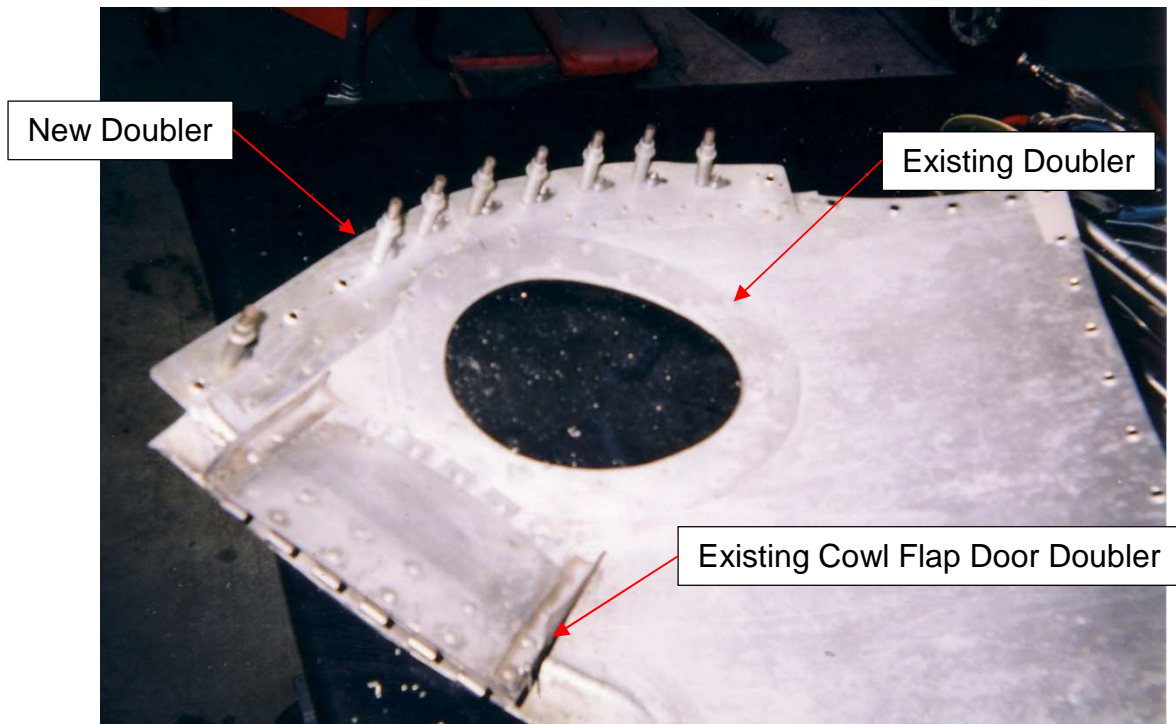

ELLIS & ASSOCIATES
Computer Aided Design Drafting / Technical Illustrations
Phone Number (949) 290-8530; E-mail nellis2996@cox.net

Installed