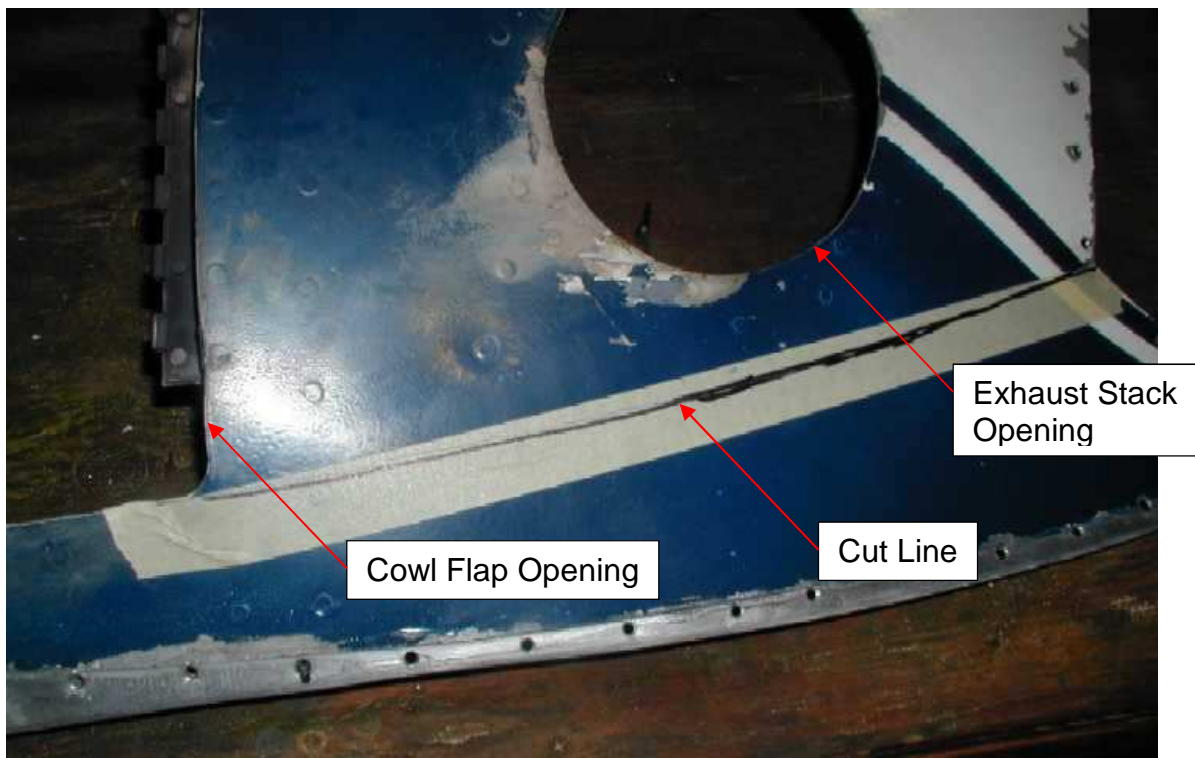

ELLIS & ASSOCIATES
Computer Aided Design Drafting / Technical Illustrations
Phone Number (949) 290-8530; E-mail nellis2996@cox.net