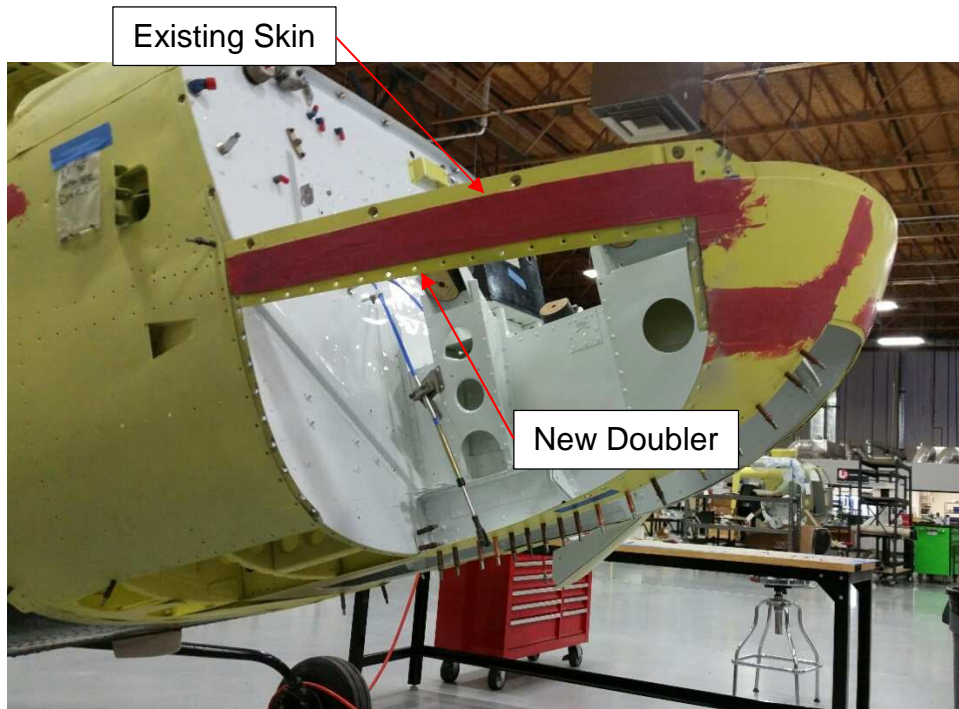

ELLIS & ASSOCIATES
Computer Aided Design Drafting / Technical Illustrations
Phone Number (949) 290-8530; E-mail nellis2996@cox.net