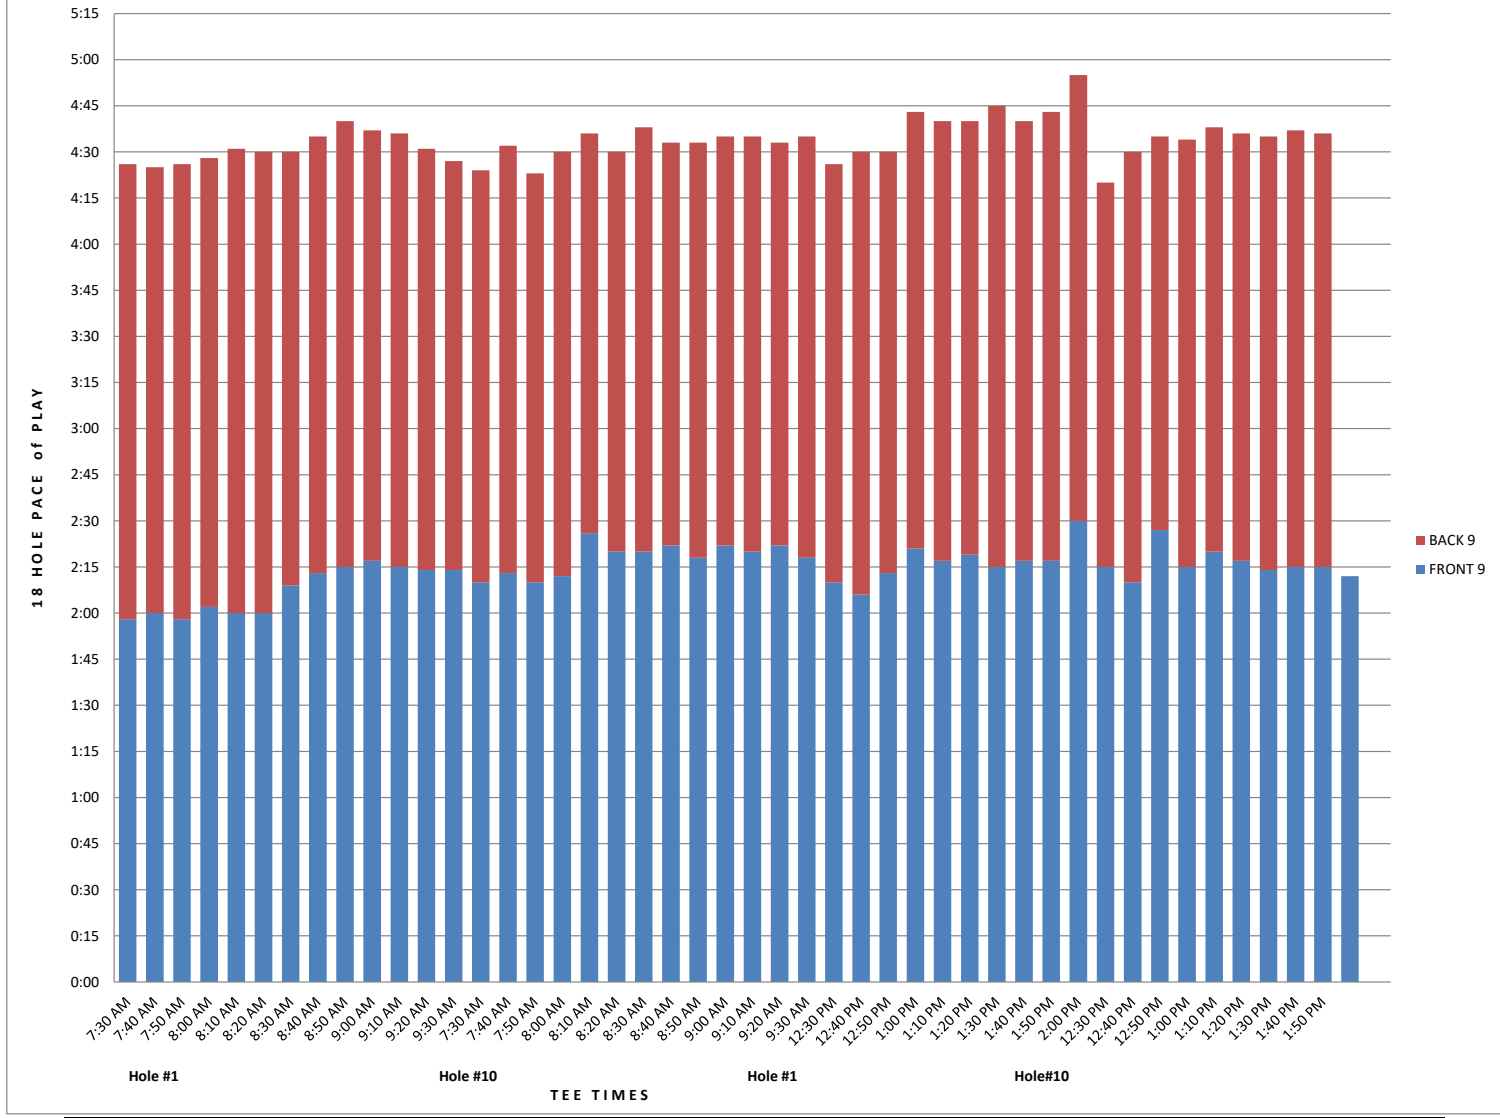

IESGA PACE of PLAY SUMMARY

Hole	Tee Time	18 Hole		Pace Diff.	On Pace
		Pace	Slow (Ahead)		
#1	7:30 AM	4:26			1
#1	7:40 AM	4:25	(1)	On Pace	2
#1	7:50 AM	4:26	1	On Pace	3
#1	8:00 AM	4:28	2	On Pace	4
#1	8:10 AM	4:31	3	On Pace	5
#1	8:20 AM	4:30	(1)	On Pace	6
#1	8:30 AM	4:30	0	On Pace	7
#1	8:40 AM	4:35	5	On Pace	8
#1	8:50 AM	4:40	5	On Pace	9
#1	9:00 AM	4:37	(3)	On Pace	10
#1	9:10 AM	4:36	(1)	On Pace	11
#1	9:20 AM	4:31	(5)	On Pace	12
#1	9:30 AM	4:27	(4)	On Pace	13
#10	7:30 AM	4:24		On Pace	14
#10	7:40 AM	4:32	8	On Pace	15
#10	7:50 AM	4:23	(9)	On Pace	16
#10	8:00 AM	4:30	7	On Pace	17
#10	8:10 AM	4:36	6	On Pace	18
#10	8:20 AM	4:30	(6)	On Pace	19
#10	8:30 AM	4:38	8	On Pace	20
#10	8:40 AM	4:33	(5)	On Pace	21
#10	8:50 AM	4:33	0	On Pace	22
#10	9:00 AM	4:35	2	On Pace	23
#10	9:10 AM	4:35	0	On Pace	24
#10	9:20 AM	4:33	(2)	On Pace	25
#10	9:30 AM	4:35	2	On Pace	26
#1	12:30 PM	4:26		On Pace	27
#1	12:40 PM	4:30	4	On Pace	28
#1	12:50 PM	4:30	0	On Pace	29
#1	1:00 PM	4:43	13	Slow	30
#1	1:10 PM	4:40	(3)	On Pace	31
#1	1:20 PM	4:40	0	On Pace	32
#1	1:30 PM	4:45	5	On Pace	33
#1	1:40 PM	4:40	(5)	On Pace	34
#1	1:50 PM	4:43	3	On Pace	35
#1	2:00 PM	4:55	12	Slow	36
#10	12:30 PM	4:20		On Pace	37
#10	12:40 PM	4:30	10	On Pace	38
#10	12:50 PM	4:35	5	On Pace	39
#10	1:00 PM	4:34	(1)	On Pace	40
#10	1:10 PM	4:38	4	On Pace	41
#10	1:20 PM	4:36	(2)	On Pace	42
#10	1:30 PM	4:35	(1)	On Pace	43
#10	1:40 PM	4:37	2	On Pace	44
#10	1:50 PM	4:36	(1)	On Pace	45
#10	2:00 PM	4:35	(1)	On Pace	46
Average		4:33	1		
Fastest		4:20			
Slowest		4:55			

INDIAN CANYON GC TOURNAMENT (5/11/26)

Morning #1 Averaged 4 hrs 30 min Morning #10 Averaged 4 hrs 32 min Afternoon #1 Averaged 4 hrs 39 min Afternoon #10 Averaged 4 hrs 33 min