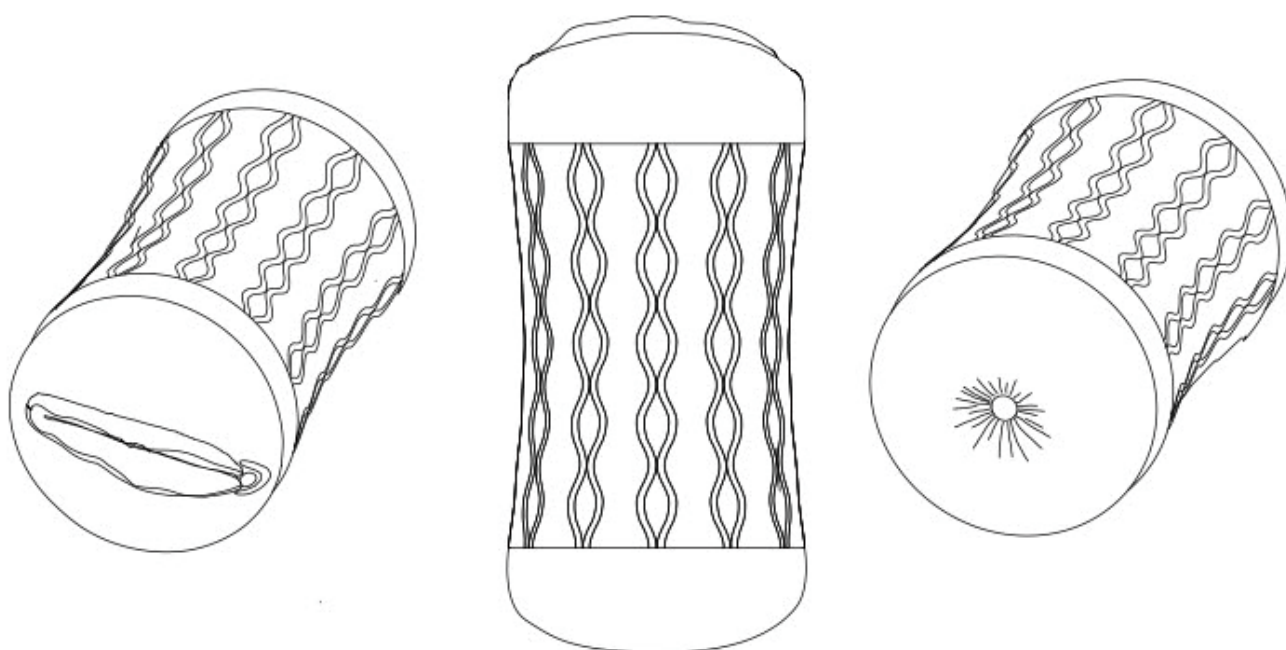

Different Strokes

Double Ended Masturbator

Instruction

We know you are eager to start playing with your new SecGuo toy, but please take a moment to read through our user manual before your first time.

Getting Started

- Make sure your penis is semi-erect to fully erect.
- Generously apply a water-based lubricant around the hole, the inside of the masturbator, and yourself.
- Choose the side with your preferred opening and texture.
- Insert your penis into the sheath.
- Enjoy!

Specifications

- Material: Medical Grade Silicone + TPE
- Size: 5.70" x 2.20" (show product diagram) 0.57" x 0.22"

Warranty

- Every SecGuo product comes with a standard 5 year warranty covering defects in materials and workmanship. Please visit www.secguo.com/pages/warranty for more information and warranty claims.
- If you have any questions regarding operation or if you experience any other problems, please email us: support@secguo.com or call toll-free: (888) 6-SECGUO.