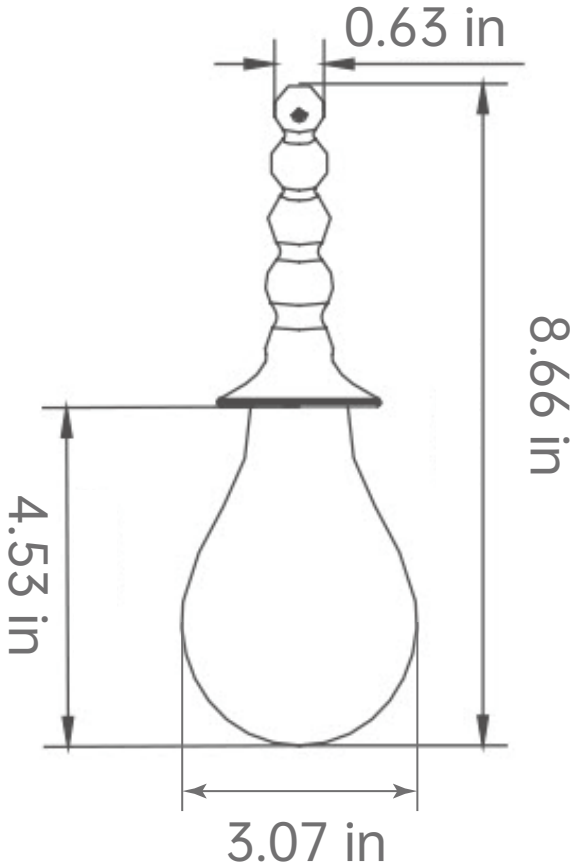

Getting Started

- Prepare your enema solution.
- Unscrew the enema bulb and fill it with your solution.
- Stand in the shower or over the toilet so the contents of the douche have a place to land.
- Apply a water-based lubricant around the anus and tip of the douche to make insertion easier.
- Gently insert the nozzle into your anus and squeeze the bulb.
- Hold the liquid inside for a few seconds before letting it out.
- Repeat until the water running out of you is clean.
- Enjoy!

Specifications

- Material: Medical Grade Silicone
- Size: 8.66" x 3.07"

Warranty

- Every SecGuo product comes with a standard 5 year warranty covering defects in materials and workmanship. Please visit www.secguo.com/pages/warranty for more information and warranty claims.
- If you have any questions regarding operation or if you experience any other problems, please email us: support@secguo.com or call toll-free: (888) 6-SECGUO.