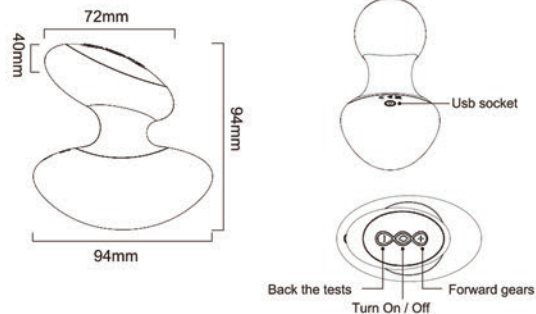

Our Erotic™
Journey

Enchantress Palm Massager

Instructions

PLEASE READ CAREFULLY BEFORE USING THE PRODUCT

Fully Charge before use.

Product Specification

Product Name: Enchantress Palm Massager
Waterproof Capability : IPX6 Grade
Material : ABS + Medical Grade Silicone
Secondary charge: 120 minutes
Use time is about 90 minutes
Max Noise : less than 55 db
Power : Rechargeable Battery(USB Cable Included)
Weight:133g

Product Features

1. Fashion and beautiful appearance with mushroom-shaped design, can evenly massage your back, legs, chest, waist and any positions on body, effectively relieve the soreness caused by muscle pain.
2. 10 Multi vibration frequency which can stimulate and massage any parts on body, also be used for fun to stimulate sensitive areas, bring your body and soul pleasure.
3. High-end custom built-in motor, ultra-quiet, more powerful vibration and longer useful life.
4. The charging setting is simple, the indicator light will flash when charging, and the indicator light is always on when it is full.

Product Diagram

Method of Use

1. **Turn On / Off:** Press and hold the middle button "(" for 3 seconds to turn on, and hold for 3 seconds to turn off.
2. **Forward gears:** Press the "+" button as the forward gear position, each press will switch one frequency for a total of 10 cycle frequencies.
3. **Back the tests:** Press the "-" button as the reverse gear, each press will switch one frequency for a total of 10 cycle frequencies.

NOTICE

1. Please charge the product for 35 minutes before using it, Since the product will affect the vibration intensity of the product when the battery is low.
2. Before and after using the product, please clean it with warm water or neutral lotion.
3. The product store in a dry and cool place and avoid sunlight after cleaning.
4. Please do not place the product on over 70 degrees.
5. Please stop using the product immediately when you feeling abnormal.
6. The product can be used with professional lubricants or massage oils.
7. Please stop using product immediately if it is damaged.

Storage:

1. We recommend store vibrator in ventilated place. Avoid direct sun exposure, high temperature and humidity moisture place
2. Keep the surface dry without any water stains and then store it in a storage bag.

Sweet Tips:

1. Vibrator is personal product. Please don't share it with others and avoid caused health issues
2. Please stop use if any discomfort when you using
3. Please don't use it when you are ill or wake for your safety
4. It is designed to help release tight muscles, prevent injury and lead to more effective warm up and recovery.