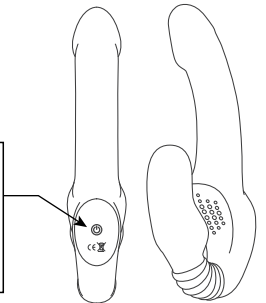

Our Erotic Journey™

Togetherness

Remote Controlled Strapless Strap-On

Instructions

PLEASE READ CAREFULLY BEFORE USING THE PRODUCT

Fully Charge before use.

Product Specification:

- Remote control (CR2032 lithium battery included)
- Material: medical grade silicone
- Waterproof rating: IPX7 (submersible)
- Frequency: 3 speeds, 7 functions
- Size: 8.39 "x 1.57"

Product Features:

What's more important than "Togetherness?" This beautifully designed strapless strap-on features a creamy soft silicone exterior, 3 powerful motors, and can be used with the remote control, or manually. "Togetherness" is all about bringing couples closer and enhancing their sexual adventures. Whatever your pleasure, "Togetherness" can and will enhance your intimate journeys whether your down with GOGA or maybe your curious about pegging. With its 3 speeds, 7 functions, and bulbous end to help keep it in place "Togetherness" takes sex to a new level no matter who's playing. More fun, intimacy, and orgasms are what "Togetherness" is all about!

USE GUIDE:

Power button on toy:

Hold down power button to switch on/off.
When power is on, press power button again to switch mode.

Charge:

Indicator light will blink when charging cable is connected with power outlet/computer USB.
(When battery is extremely low, the indicator light may take 1-2 minutes charging time to start blinking.)