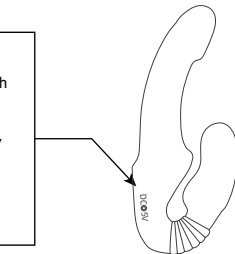

Our Erotic Journey™

Togetherness

Remote Controlled Strapless Strap-On

Instructions

PLEASE READ CAREFULLY BEFORE USING THE PRODUCT

Fully Charge before use.

Product Specification:

- Remote control (CR2032 lithium battery included)
- Material: medical grade silicone
- Waterproof rating: IPX7 (submersible)
- Frequency: 3 speeds, 7 functions
- Size: 8.39 "x 1.57"

USE GUIDE:

Power button on toy:

Hold down power button to switch on/off.
When power is on, press power button again to switch mode.

Charge:

Indicator light will blink when charging cable is connected with power outlet/computer USB.
(When battery is extremely low, the indicator light may take 1-2 minutes charging time to start blinking.)

Buttons on controller:

Hold on power button to turn off (When the toy is off, controller cannot be used to turn on)
Press "+" or "-" to switch mode

Change battery of controller:

Open the back cover, use a new "CR2032 lithium battery" to replace the old one, make sure negative pole facing inside.