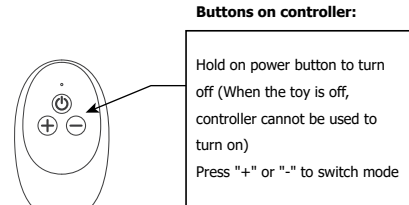

Product Features:

What's more important than "Togetherness?" This beautifully designed strapless strap-on features a creamy soft silicone exterior, 3 powerful motors, and can be used with the remote control, or manually. "Togetherness" is all about bringing couples closer and enhancing their sexual adventures. Whatever your pleasure, "Togetherness" can and will enhance your intimate journeys whether your down with GOGA or maybe your curious about pegging. With its 3 speeds, 7 functions, and bulbous end to help keep it in place "Togetherness" takes sex to a new level no matter who's playing. More fun, intimacy, and orgasms are what "Togetherness" is all about!

USE GUIDE:

Power button on toy:

Hold down power button to switch on/off.
When power is on, press power button again to switch mode.

Charge:

Indicator light will blink when charging cable is connected with power outlet/computer USB.
(When battery is extremely low, the indicator light may take 1-2 minutes charging time to start blinking.)

Buttons on controller:

Hold on power button to turn off (When the toy is off, controller cannot be used to turn on)
Press "+" or "-" to switch mode

Change battery of controller:

Open the back cover, use a new "CR2032 lithium battery" to replace the old one, make sure negative pole facing inside.