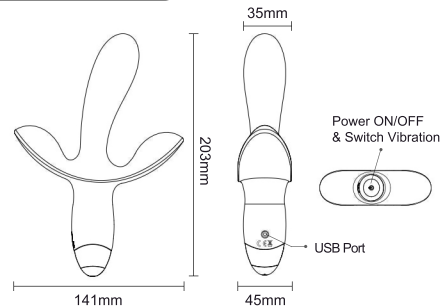

Our Erotic Journey™

Wild Flower

Instructions

PLEASE READ CAREFULLY BEFORE USING THE PRODUCT

Fully Charge before use.

Specifications:

1.Product Name: Wild Flower	3.Battery: 3.7V/600mAh
2.Main Material: Silicone+ABS	5.Max Sound: ≤55dB
4.Working Time: 70 minutes	7.Frequency: 10 Frequencies
6.Waterproof Grade: IPX6	9.Size: 8.00*5.55*1.77/in
8.Power Supply: USB	

Usage Instructions:

- 1.Press power button(ON/OFF) for 2 seconds still the indicator light on(vibrator power on).
- 2.After turn on vibrator,it will enter the preset 10 different frequency.Click the ON/OFF button to switch vibration modes that you love.
- 3.Press the ON/OFF button for 2 seconds to turn off vibrator.

Product Diagram:

Notes:

- 1.Please ensure fully charged before use.
- 2.Please keep it away from children.
- 3.Please clean with warm water and soap before and after each use and wipe with clean towel or paper.
- 4.No soaking in water.
- 5.No using while it charging.
- 6.It is charging when Indicator on and flash continuously. It's fully charged when indicator continued light on.

Storage:

- 1.We recommend store vibrator in ventilated place.Avoid direct sun exposure, high temperature and humidity moisture place.
- 2.Keep the surface dry without any water stains and then store it in a storage bag.

Sweet Tips:

- 1.Vibrator is personal product. Please don't share it with others and avoid caused health issues.
- 2.Please stop use if any discomfort when you using.
- 3.Please don't use it when you are ill or wake for your safty.
- 4.It is designed to help release tight muscles,prevent injury, and lead to more effective warm up and recovery.