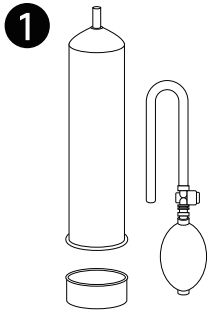

1 Verify you received all pieces.