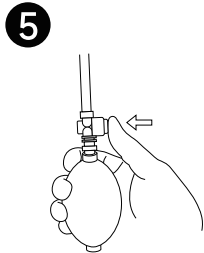

## Instructions

PLEASE READ CAREFULLY BEFORE USING THE PRODUCT

**Fully Charge before use.**

1 Verify you received all pieces.

2 Assemble pieces as shown.

3 Apply water based lubricant to the opening and insert penis. Hold pump snugly against your body.

4 Pump to remove air and enlarge the penis.

5 When finished, release the pressure with the release valve.

#### Product Specification:

- Diameter: 2.25 inches
- Height: 9 inches
- Insertable Length: 8.5 inches
- Material:
  - Bulb: PVC
  - valve: ABS
  - Cylinder: PS
  - Hose: Silicone
  - Sleeve: Silicone