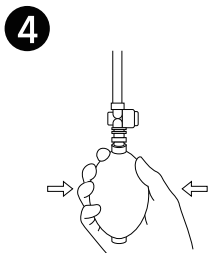

## Instructions

PLEASE READ CAREFULLY BEFORE USING THE PRODUCT

**Fully Charge before use.**

1 Verify you received all pieces.

2 Assemble pieces as shown.

3 Apply water based lubricant to the opening and insert penis. Hold pump snugly against your body.

#### Product Specification:

- Diameter: 2.25 inches
- Height: 9 inches
- Insertable Length: 8.5 inches
- Material:
  - Bulb: PVC
  - valve: ABS
  - Cylinder: PS
  - Hose: Silicone
  - Sleeve: Silicone