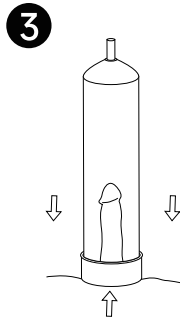

## Instructions

PLEASE READ CAREFULLY BEFORE USING THE PRODUCT

**Fully Charge before use.**

1 Verify you received all pieces.

2 Assemble pieces as shown.

3 Apply water based lubricant to the opening and insert penis. Hold pump snugly against your body.

#### Product Specification:

- Diameter: 2.25 inches
- Height: 9 inches
- Insertable Length: 8.5 inches
- Material:
  - Bulb: PVC
  - valve: ABS
  - Cylinder: PS
  - Hose: Silicone
  - Sleeve: Silicone