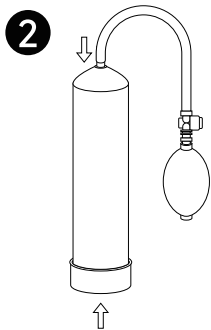

# GLOW PUMP

## Instructions

PLEASE READ CAREFULLY BEFORE USING THE PRODUCT

**Fully Charge before use.**

1 Verify you received all pieces.

2 Assemble pieces as shown.

3 Apply water based lubricant to the opening and insert penis. Hold pump snugly against your body.

#### Product Specification:

- Diameter: 2.25 inches
- Height: 9 inches
- Insertable Length: 8.5 inches
- Material:
  - Bulb: PVC
  - valve: ABS
  - Cylinder: PS
  - Hose: Silicone
  - Sleeve: Silicone