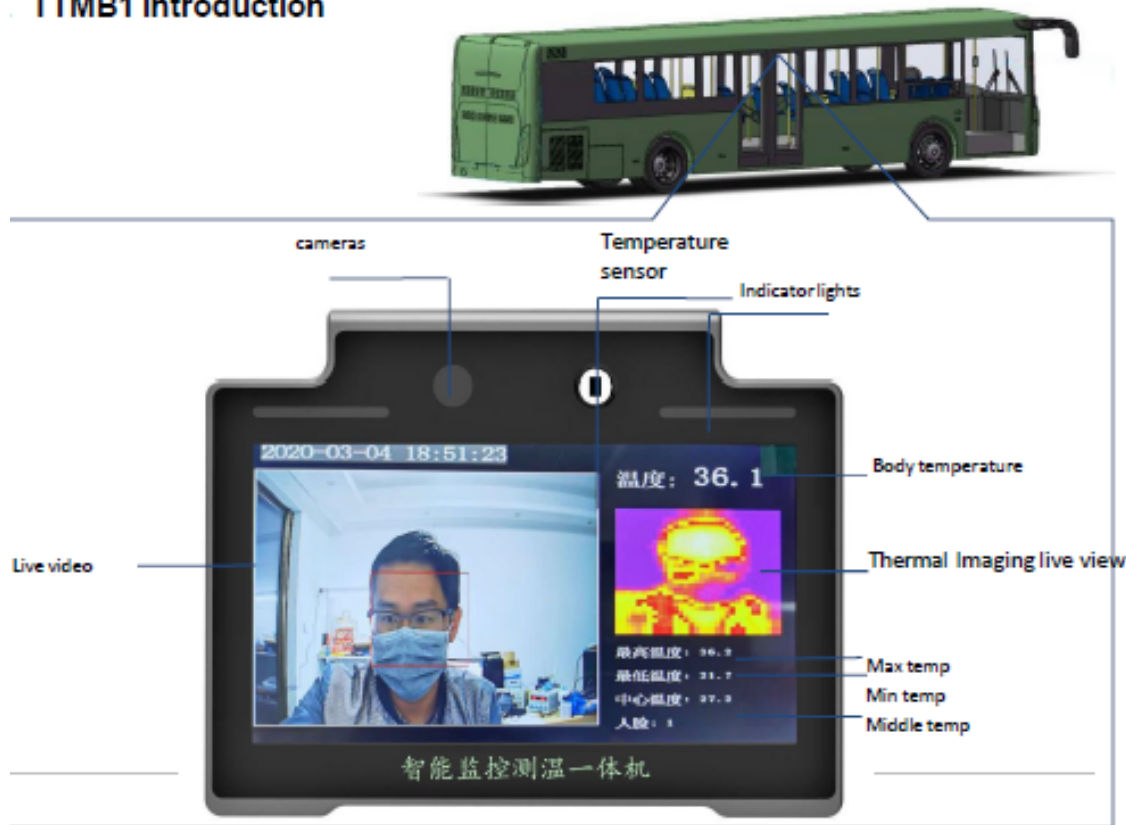

TTM3500 4GLTE Cellular Contactless Temperature Scanner

Surveillance Camera Temperature Sensor

- 4G LTE Wireless Connection
- Touchless temperature detection
- Real-time video surveillance
- 1080p, H265 format
- Double TF card data storage
- Real time monitoring screen and thermal imaging system
- Second monitoring screen
- Intelligent voice prompts and alarms
- Face detection and snapshot
- GPS / BeiDou dual-mode positioning
- Remote system upgrade

Speaker

Mounting bracket

TTM3500 4GLTE Cellular Contactless Temperature Scanner

The TTM3500 utilizes advanced thermal detection technology to quickly scan external body temperatures and quickly identify potential safety threats and help mitigate large-scale exposure.

Features include:

- $\leq .5^{\circ}\text{C}$ Accuracy
- No-Touch Scanning
- 4G LTE Connected
- Multi-Screen Viewing

TTMB1 introduction

Target Verticals

TTM3500 4GLTE Cellular Contactless Temperature Scanner

Product Specifications

	Detection distance	30~100cm (recommended 50cm)
	Alarm point	37.3°C
display	7" HD display	Human temperature value, thermal image, visible light image
Video program	Video format	H.265
	Audio format	ADPCM, G.711A, G.711U
	Image Resolution	AHD10800P(1920X1080)/AHD720P(1280X720)
	Image Quality	1-8grade (grade 1 is best)
Replay	Replay channel	Support replay locally in device
	Browse mode	According Event, time, video needs
Net works	4G	TD-SCDMA/WCDMA/EVDO/TDD-LTE/FDD-LTE .etc
Positioning	GPS/BD	Positioning, time synchronization
Storage	TF cards	TF card x2
Working	Power in	DC 9~36V
Outlook	Device size	180x162x50mm
	weight	≈1.0KG
Working conditions	Working temp	-30°C~+85°C
	Working humidity	10%~90%RH