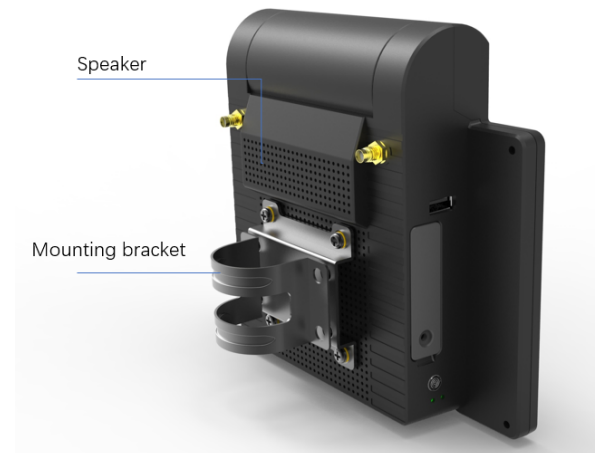

TTM3500 4GLTE Cellular Contactless Temperature Scanner

Surveillance Camera Temperature Sensor

- 4G LTE Wireless Connection
- Touchless temperature detection
- Real-time video surveillance
- 1080p, H265 format
- Double TF card data storage
- Real time monitoring screen and thermal imaging system
- Second monitoring screen
- Intelligent voice prompts and alarms
- Face detection and snapshot
- GPS / BeiDou dual-mode positioning
- Remote system upgrade

Speaker

Mounting bracket

TTM3500 4GLTE Cellular Contactless Temperature Scanner

The TTM3500 utilizes advanced thermal detection technology to quickly scan external body temperatures and quickly identify potential safety threats and help mitigate large-scale exposure.

Features include:

- $\leq .5^{\circ}\text{C}$ Accuracy
- No-Touch Scanning
- 4G LTE Connected
- Multi-Screen Viewing

TTMB1 introduction

Target Verticals

TTM3500 4GLTE Cellular Contactless Temperature Scanner

Product Specifications

	Detection distance	30~100cm (recommended 50cm)
	Alarm point	37.3°C
display	7" HD display	Human temperature value, thermal image, visible light image
Video program	Video format	H.265
	Audio format	ADPCM, G.711A, G.711U
	Image Resolution	AHD10800P(1920X1080)/AHD720P(1280X720)
	Image Quality	1-8grade (grade 1 is best)
Replay	Replay channel	Support replay locally in device
	Browse mode	According Event, time, video needs
Net works	4G	TD-SCDMA/WCDMA/EVDO/TDD-LTE/FDD-LTE .etc
Positioning	GPS/BD	Positioning, time synchronization
Storage	TF cards	TF card x2
Working	Power in	DC 9~36V
Outlook	Device size	180x162x50mm
	weight	≈1.0KG
Working conditions	Working temp	-30°C~+85°C
	Working humidity	10%~90%RH