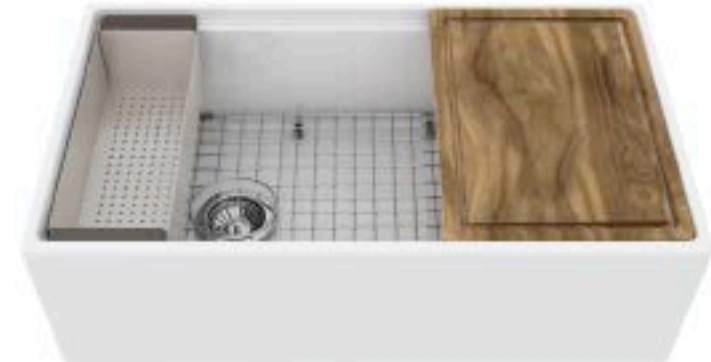

ASPEN SERIES

Single Reversible Apron 27" UM
OD: 27" W X 19" D X 10" H
ID: 25 5/8" W X 17 1/2" D X 9" H

AFC-927W

Single Reversible Center Drain Apron 30" UM
OD: 30" W X 19" D X 10" H
ID: 28 1/2" W X 14 1/2" D X 9" H

AFC-930W

Single Apron 33" UM
OD: 33" W X 19" D X 10" H
ID: 32 1/8" W X 17 1/2" D X 9" H

AFC-933W

Single Apron Workstation 33" UM
OD: 33" W X 19" D X 10" H
ID: 31 1/2" W X 17 1/2" D X 9" H

AFC-934W

*All Fireclay Sinks Must Ship Freight