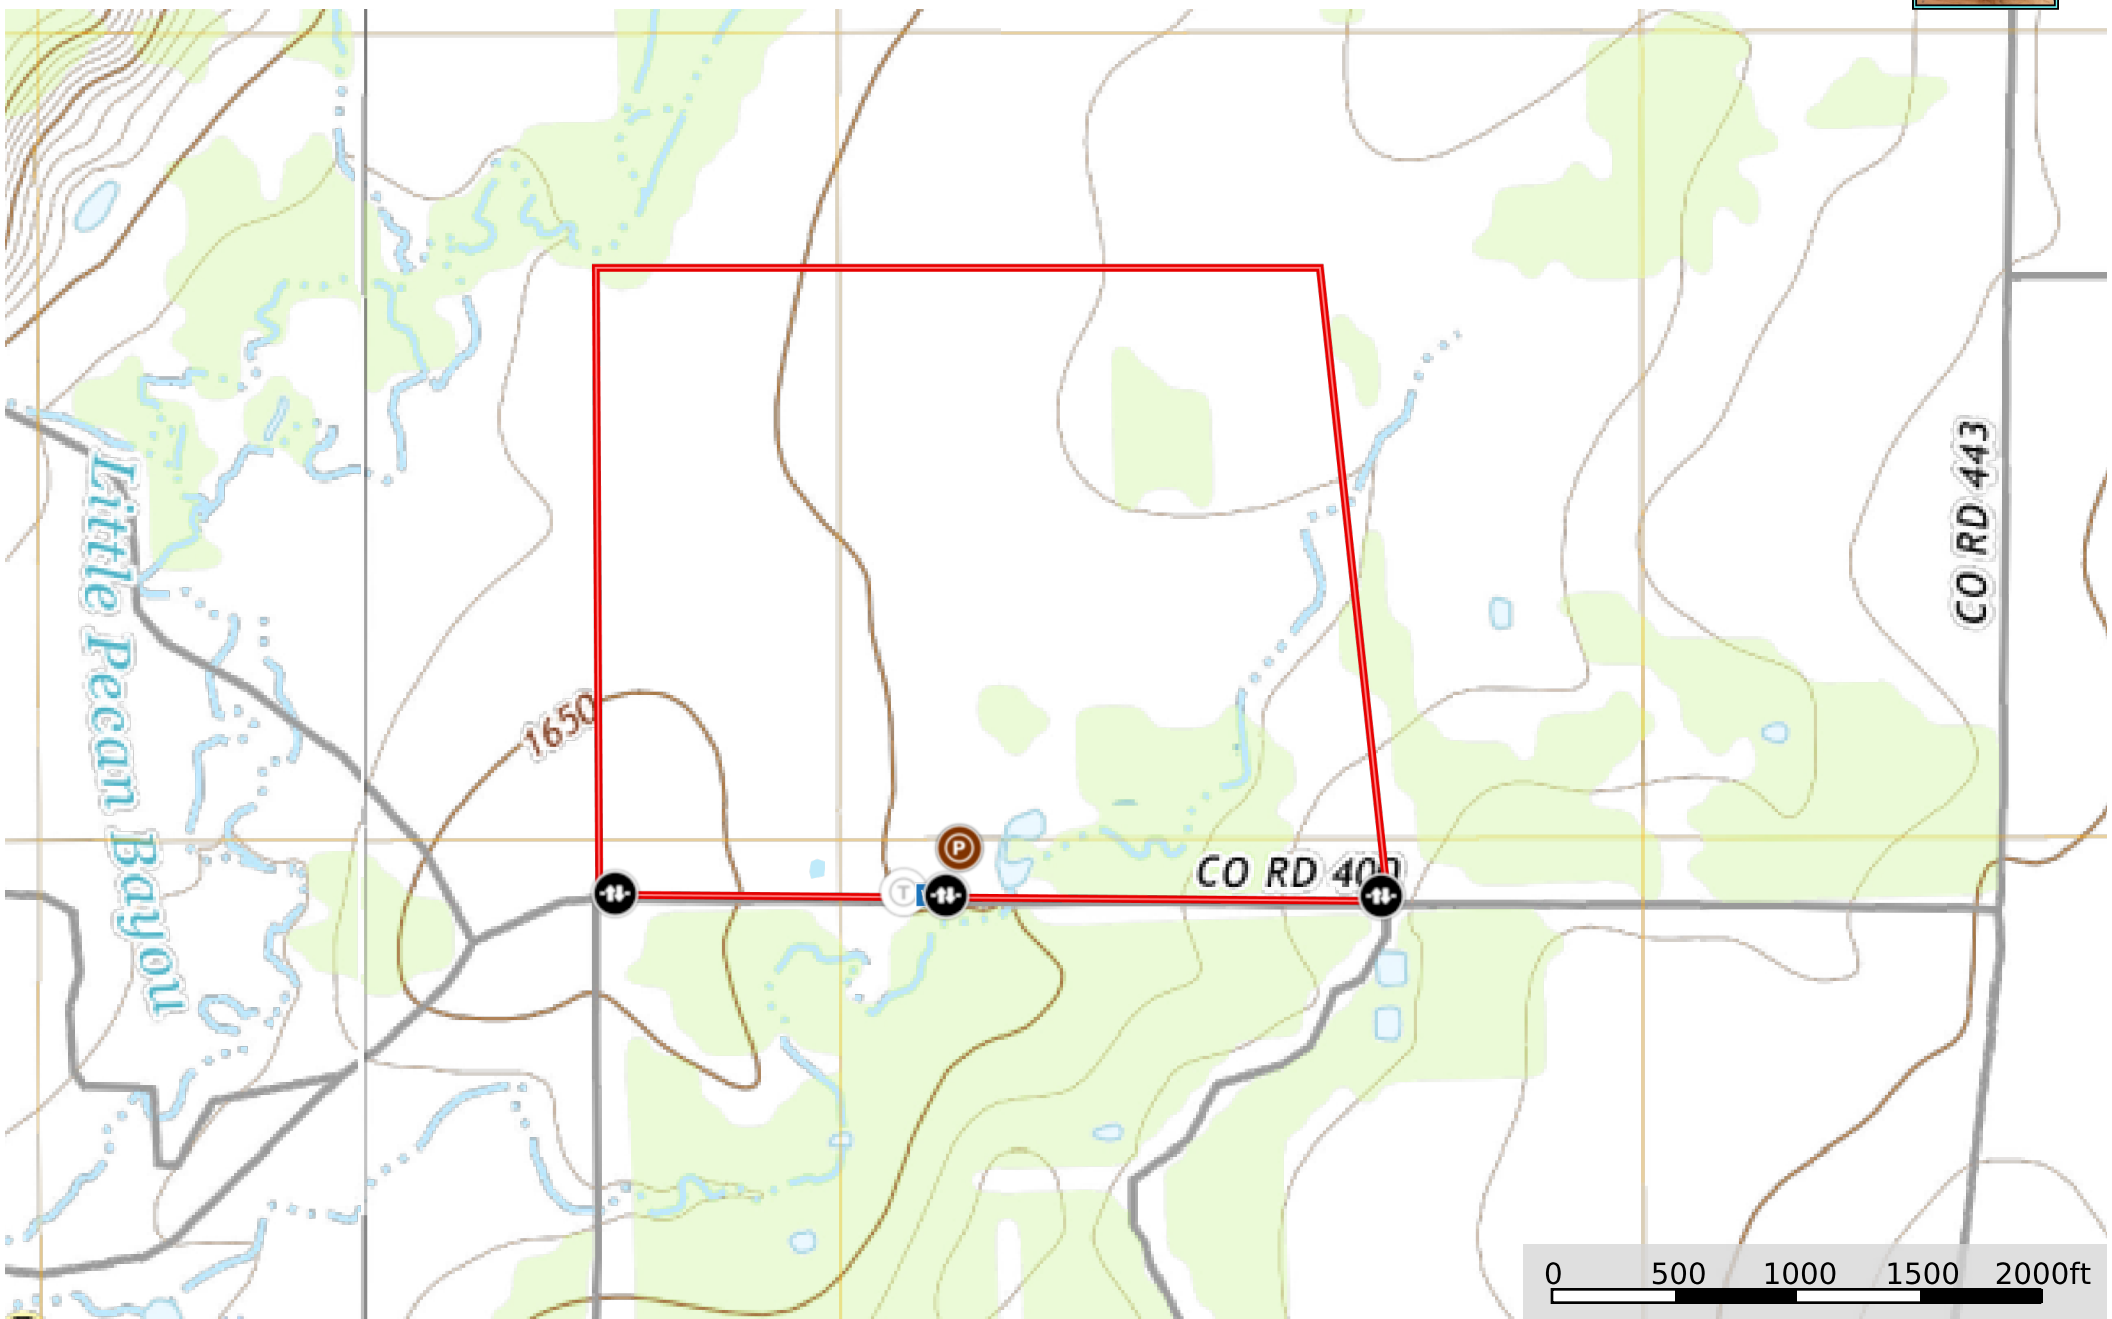

175.834 Ac - 8130 CR 400, Cross Plains

Callahan County, Texas, 175.834 AC +/-

- Gate
- Water Meter
- Trough
- Pens
- Pond / Tank
- Boundary