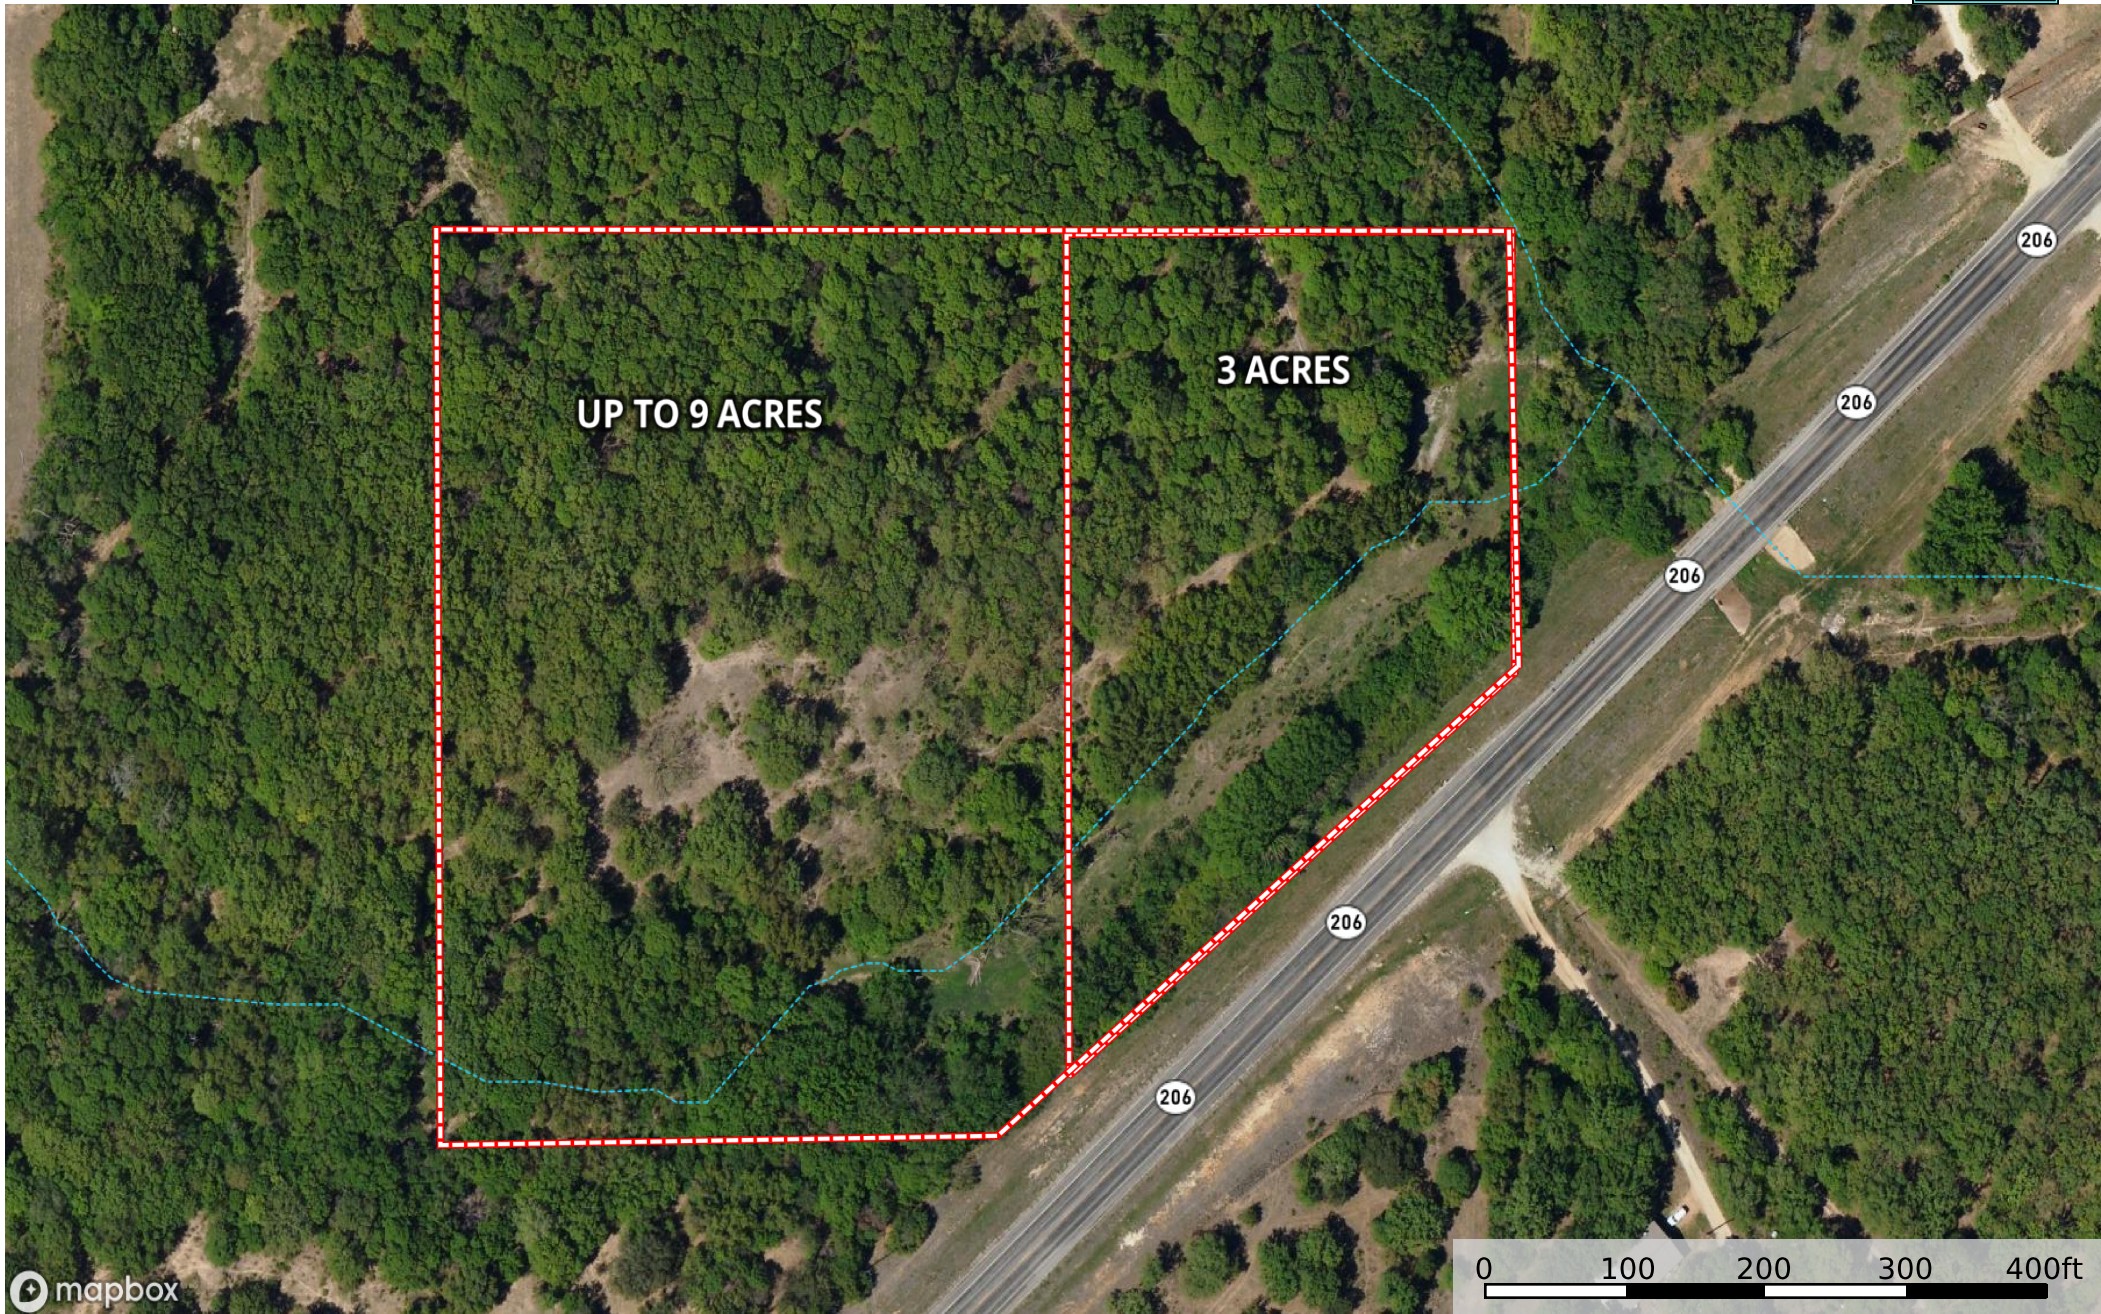

3 Ac TBD Hwy 206 - MONTGOMERY  
Eastland County, Texas, 3 AC +/-

mapbox

- Boundary
- Stream, Intermittent
- River/Creek
- Water Body