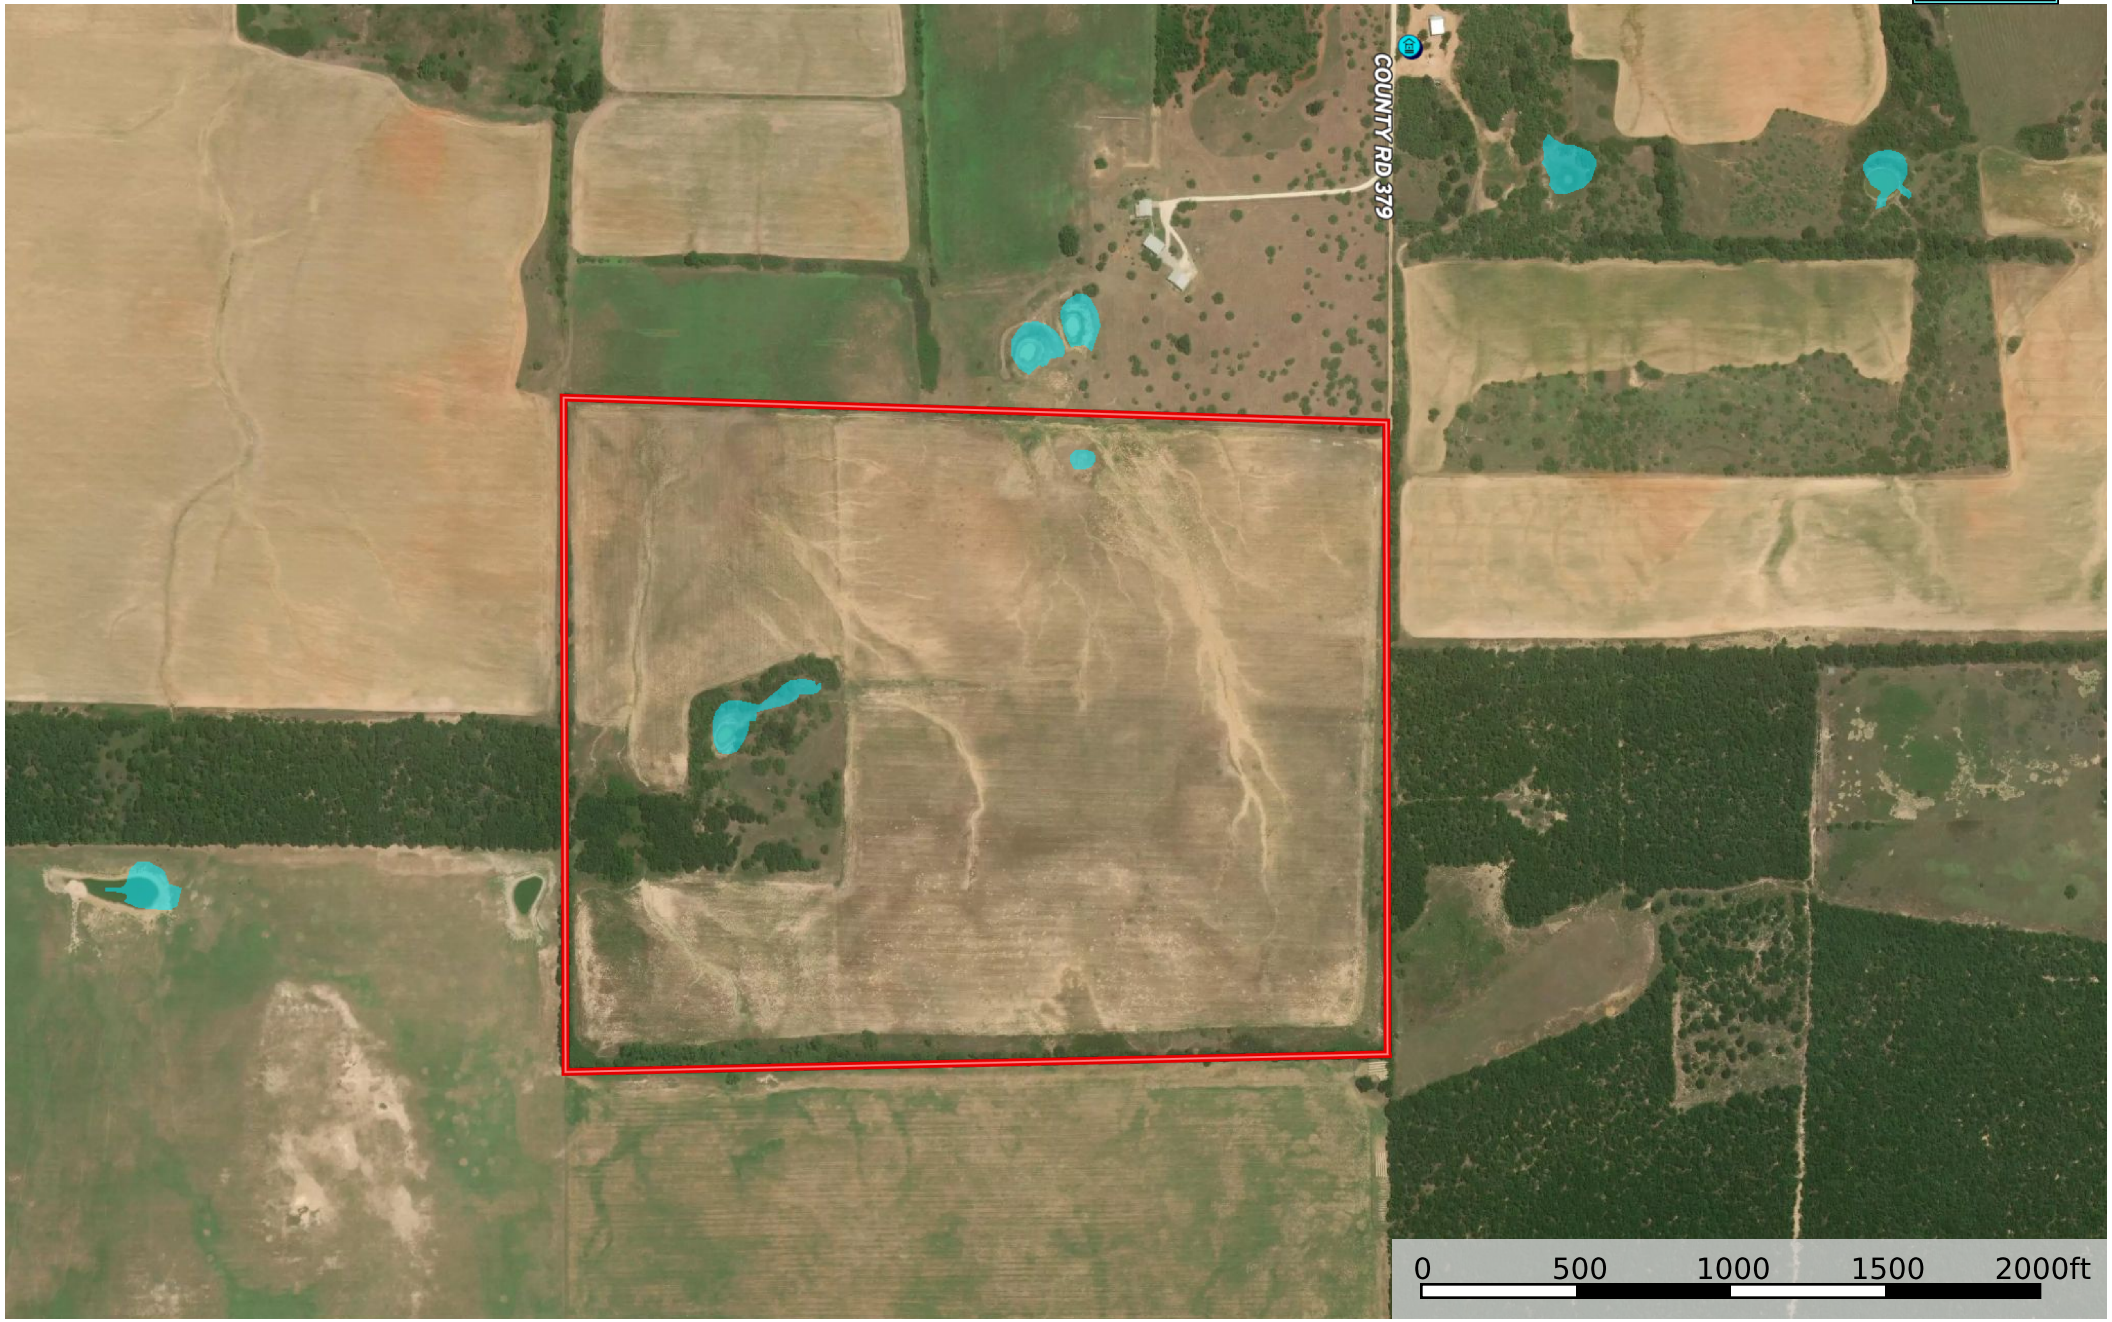

129+/- Acres CR 379, Rising Star
Eastland County, Texas, 129 AC +/-

- Boundary
- Stream, Intermittent
- River/Creek
- Water Body
- Water Wells