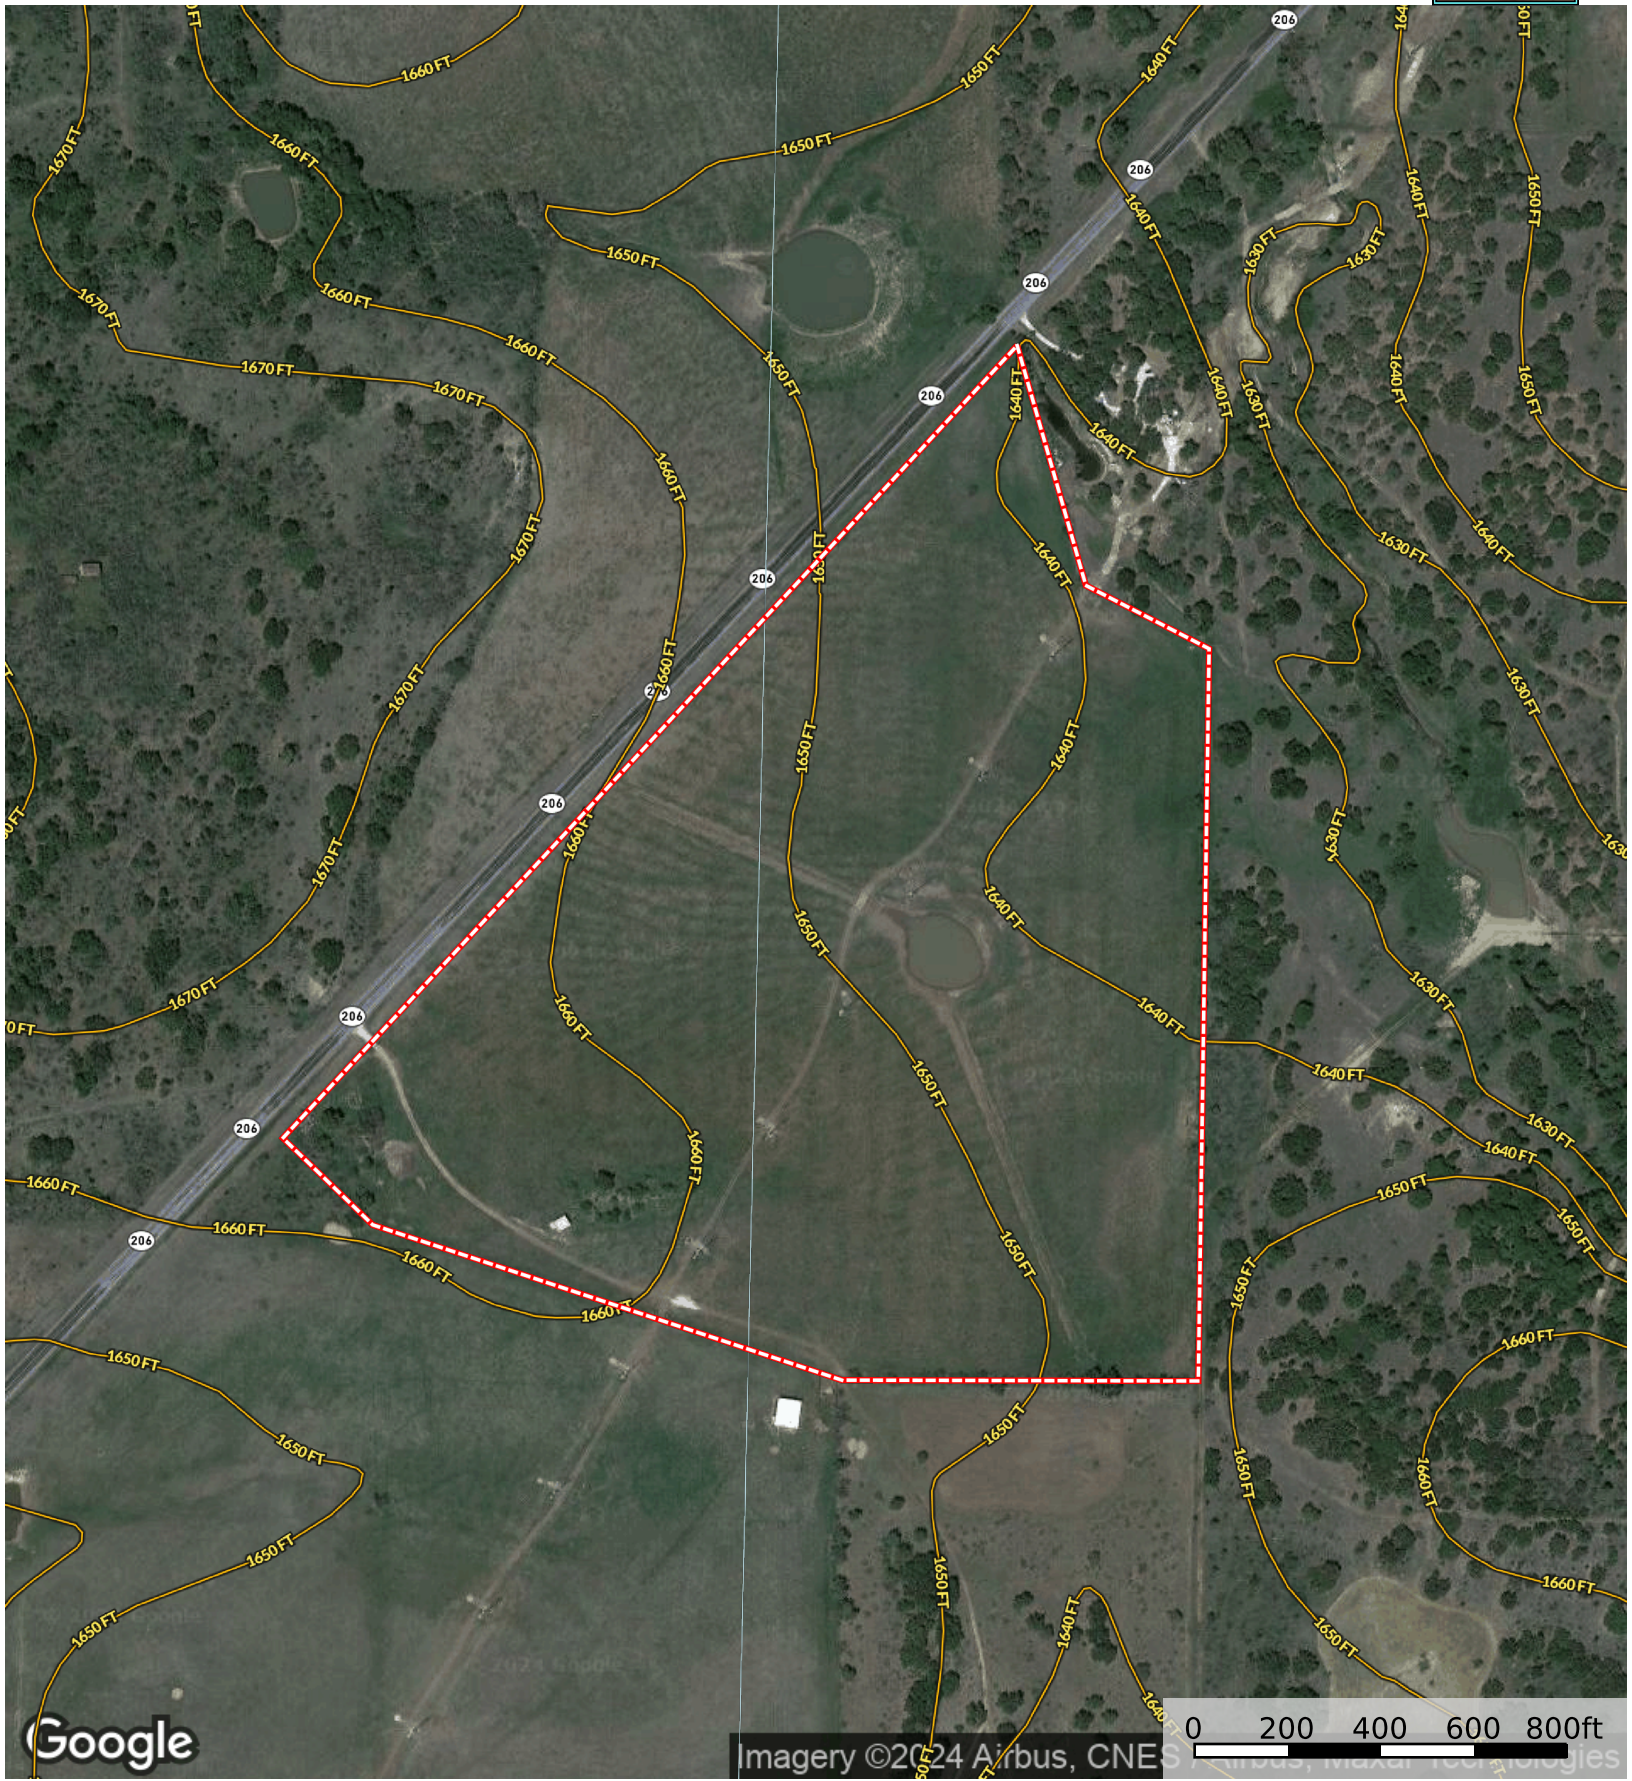

60 +/- Ac Hwy 206

Brown County, Coleman County, Texas, 60 AC +/-

Boundary