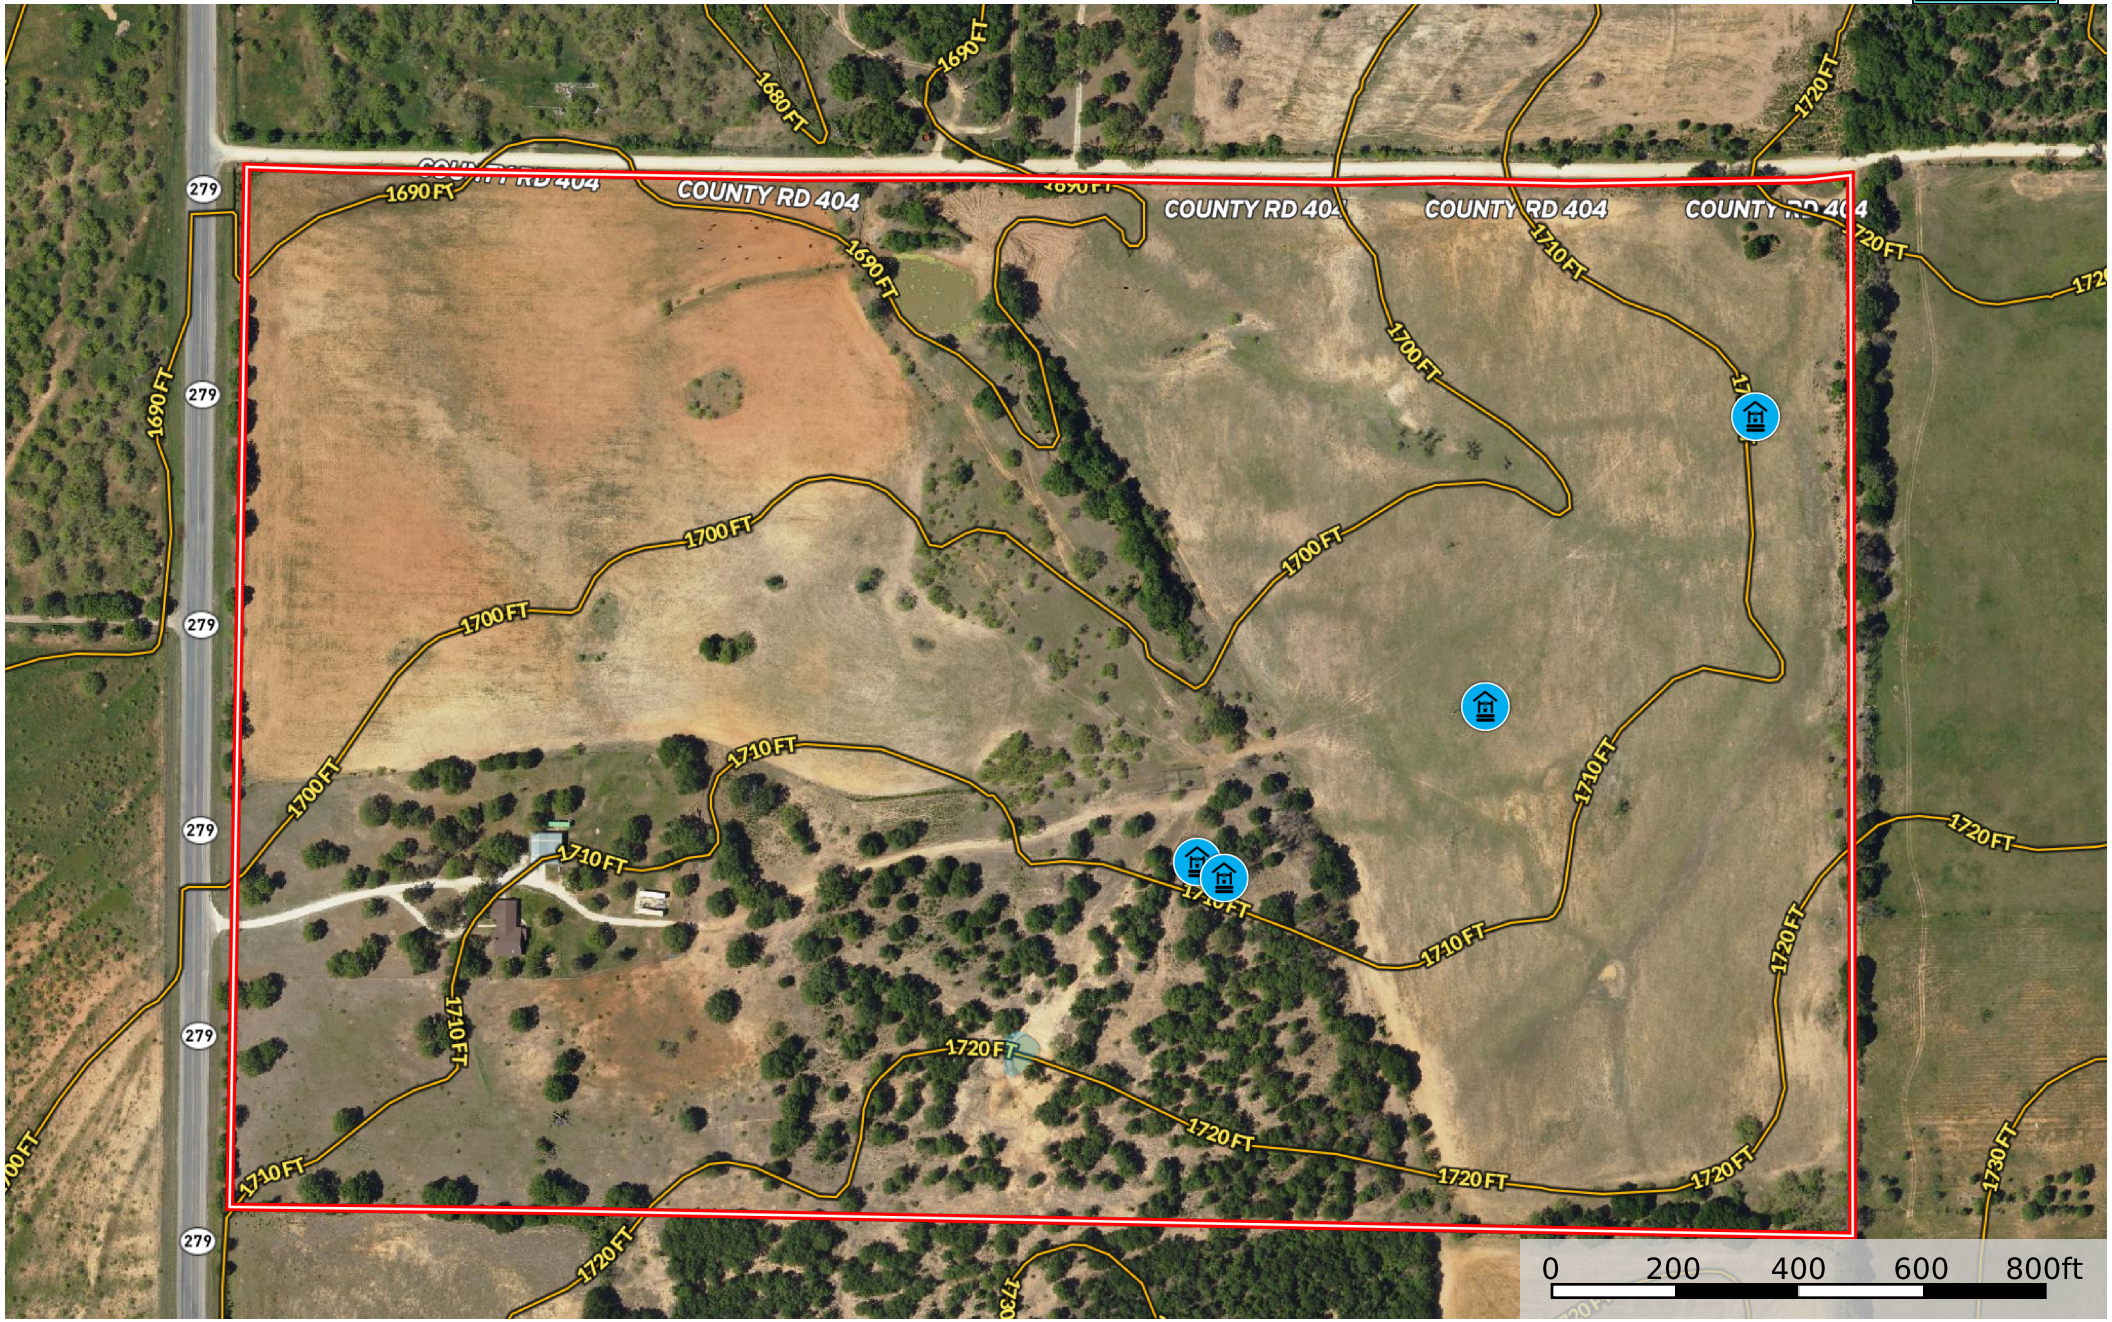

105 Ac - 22024 Hwy 279, Cross Plains Callahan County, Texas, 105 AC +/-

Well Pond / Tank Boundary