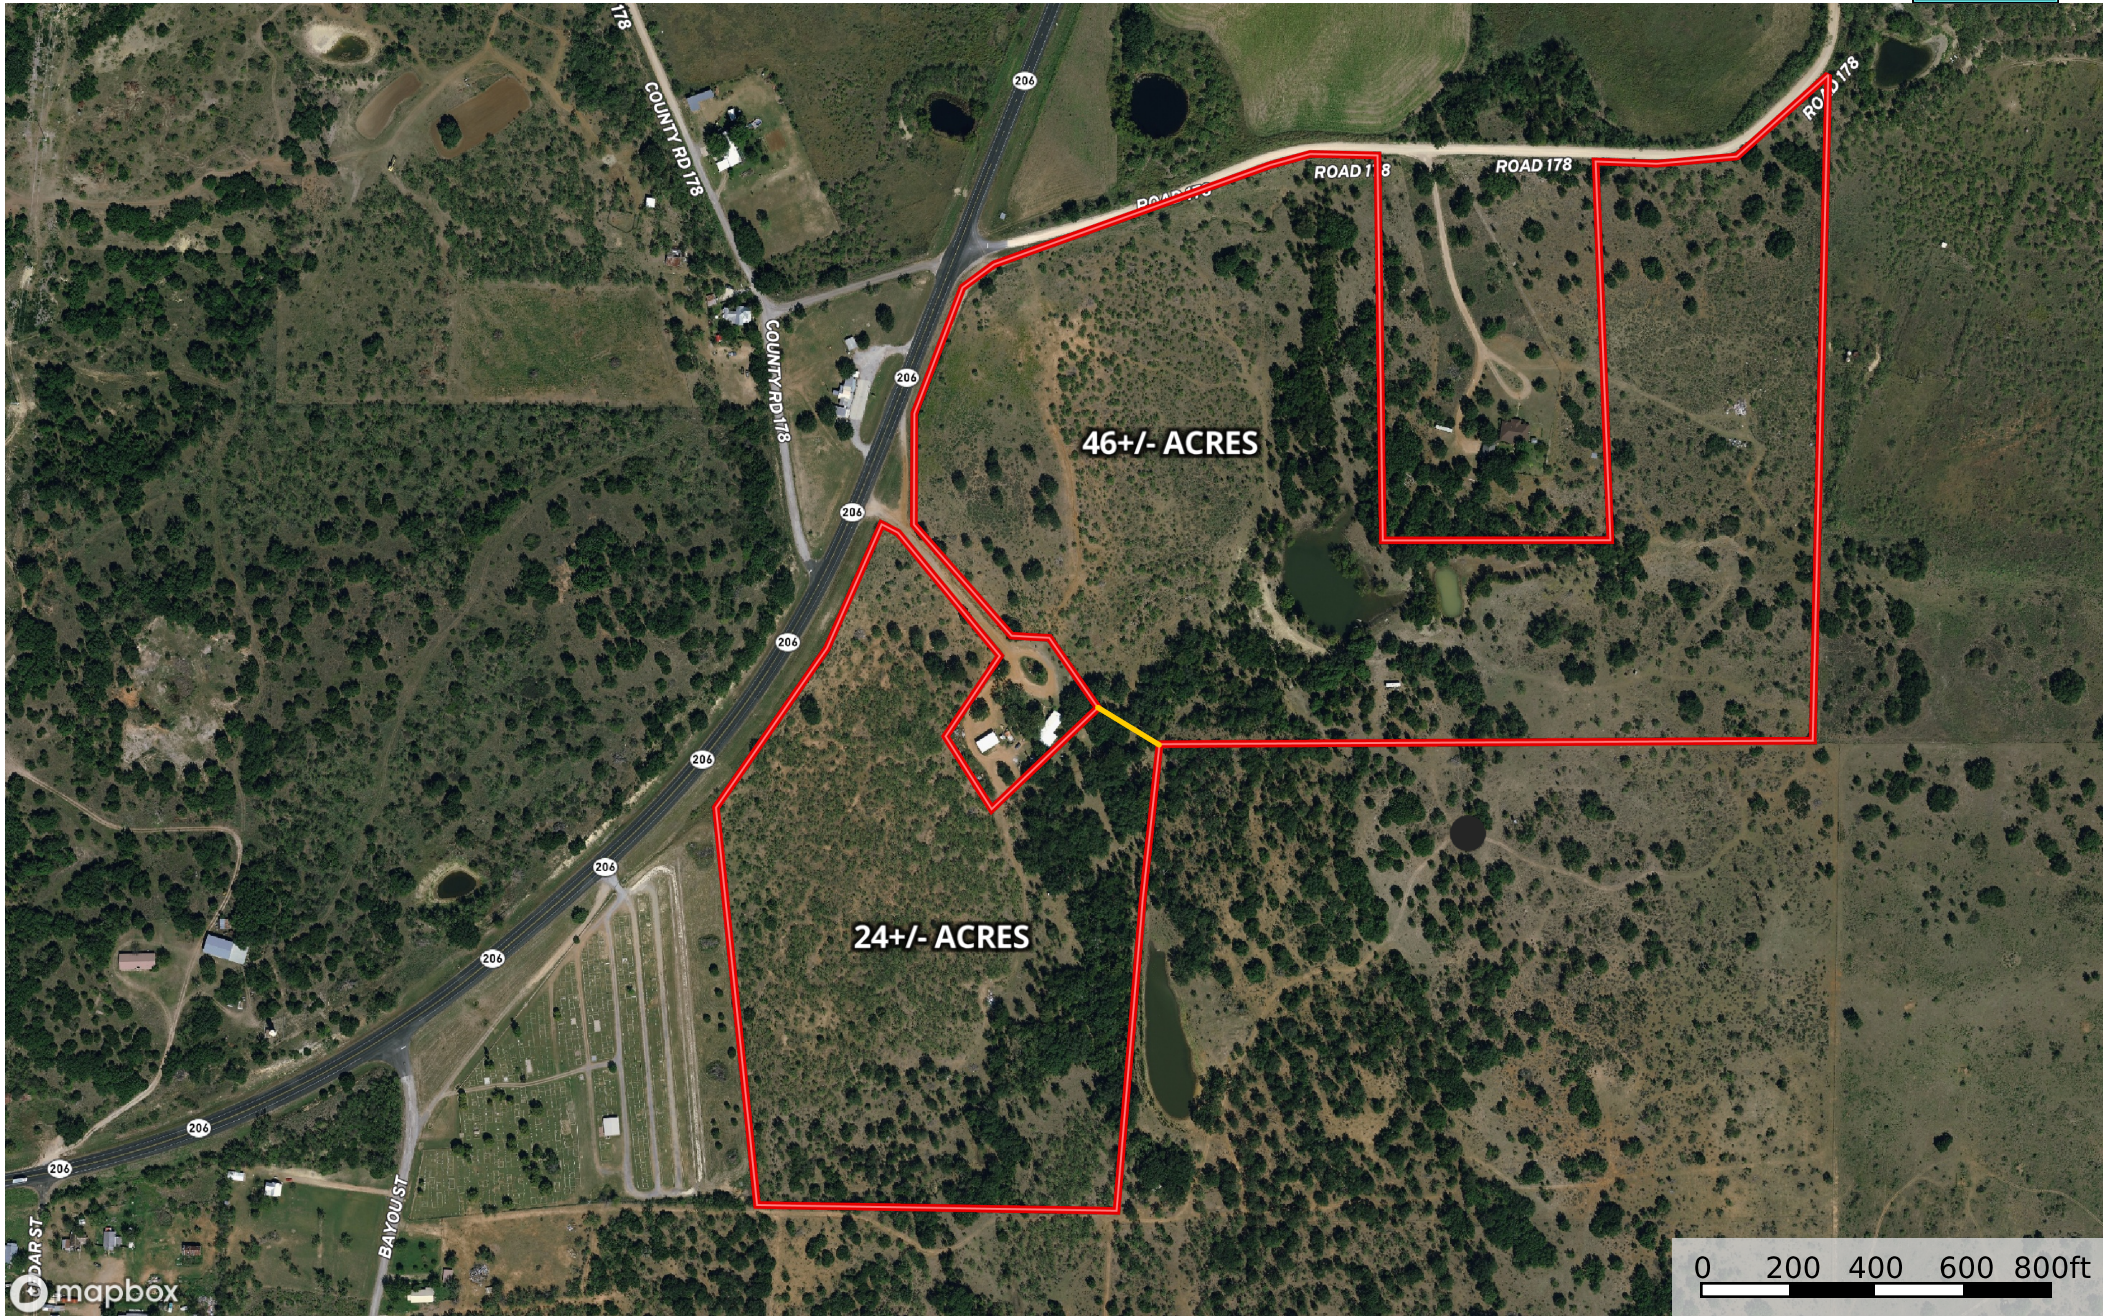

70+/- Ac Burkett - Hwy 206 & CR 178
Coleman County, Texas, AC +/-

● Circle ➔ Direction ▭ Boundary