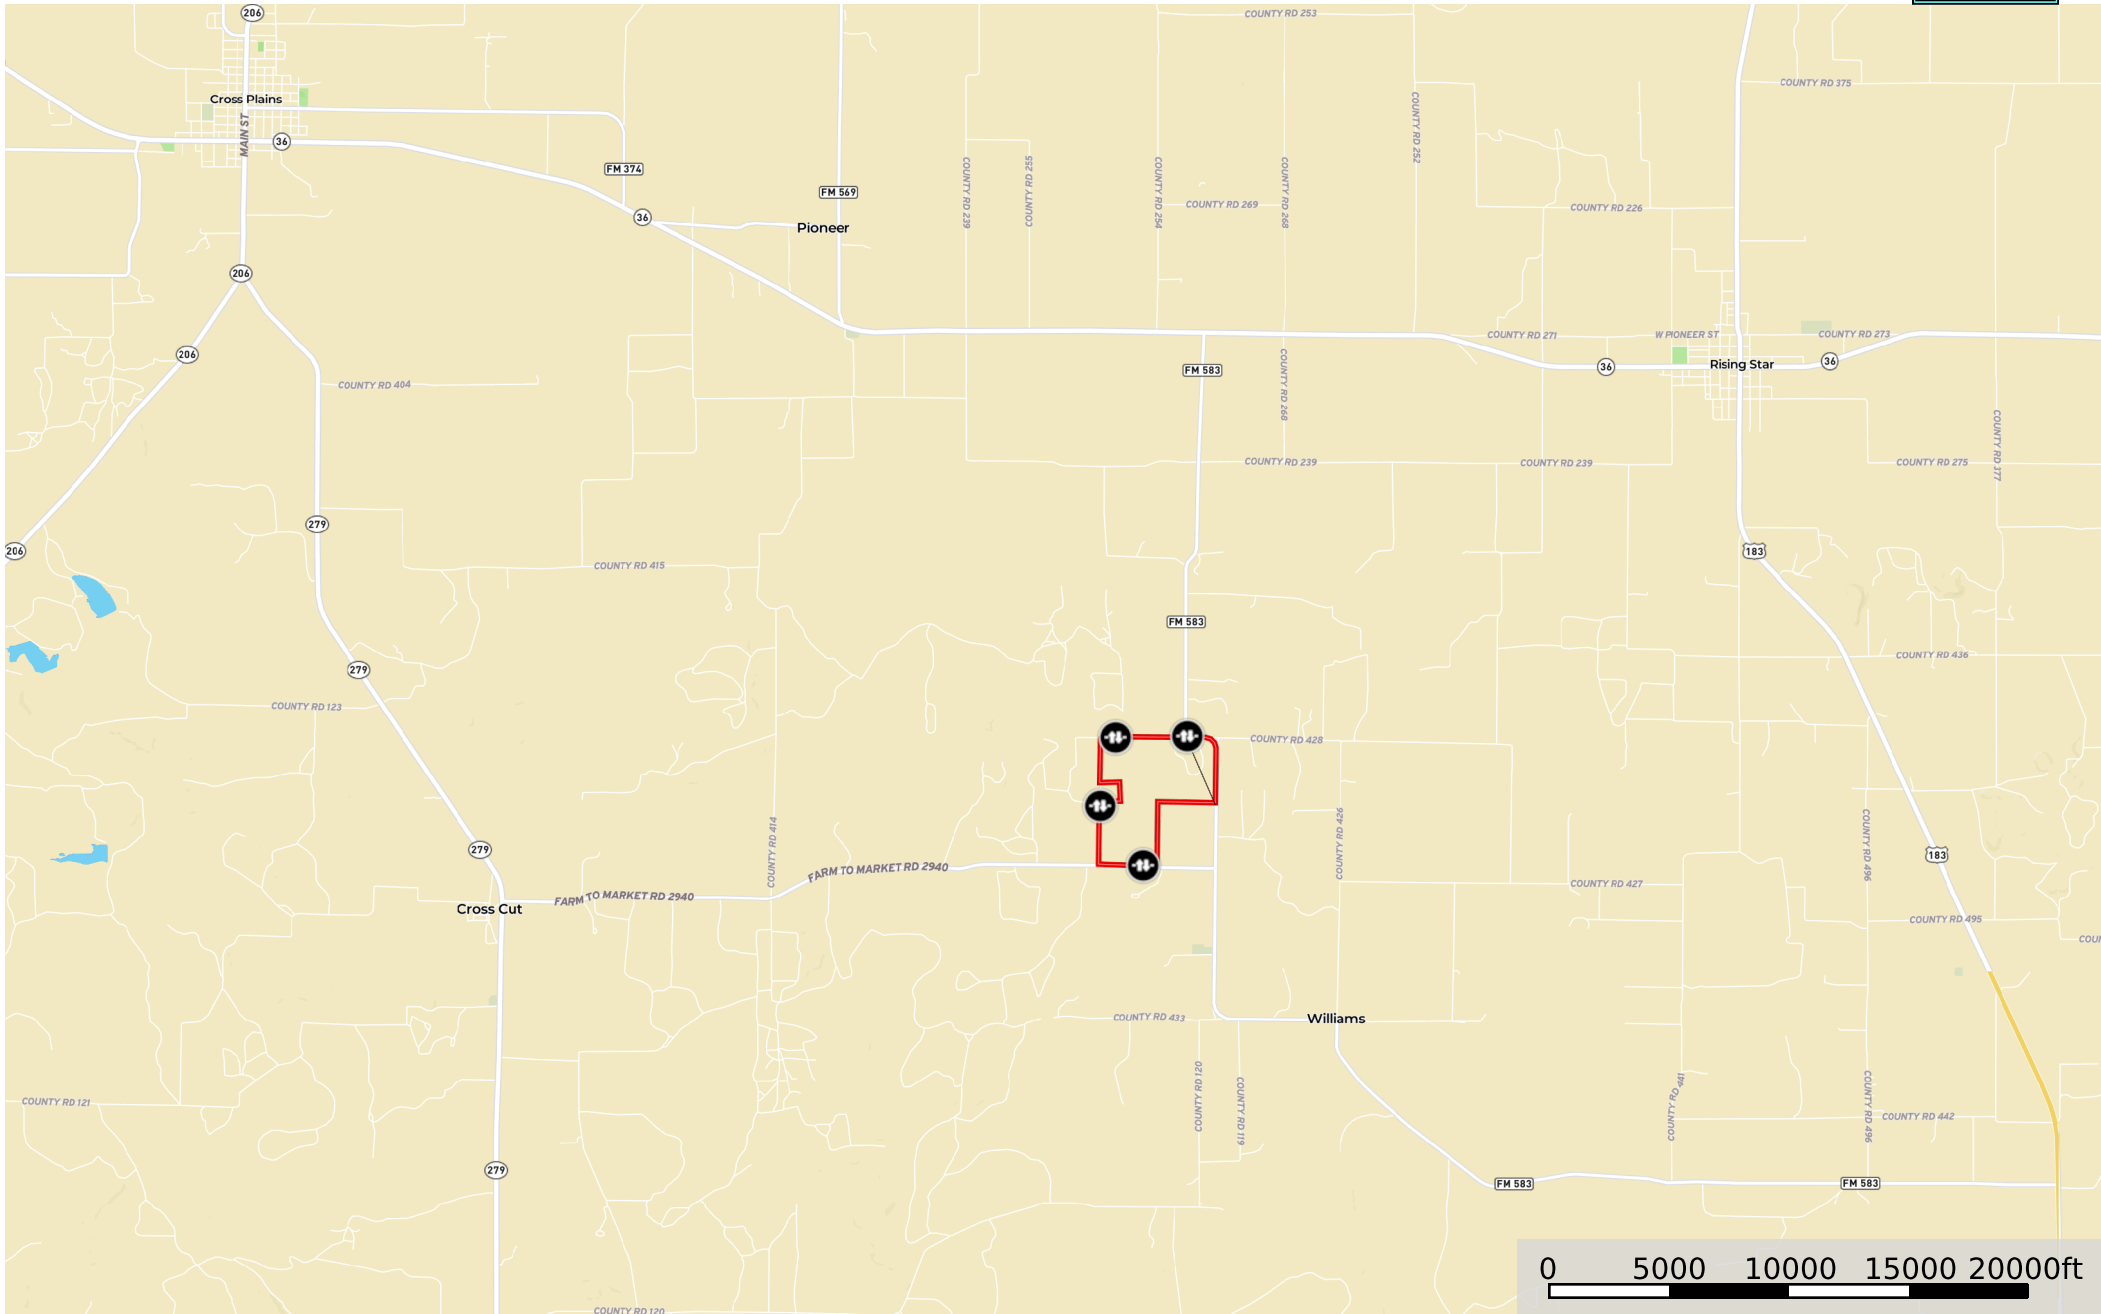

432 Ac North Byrd

Brown County, Texas, 432.38 AC +/-

- Gate
- Transmission Line
- Boundary