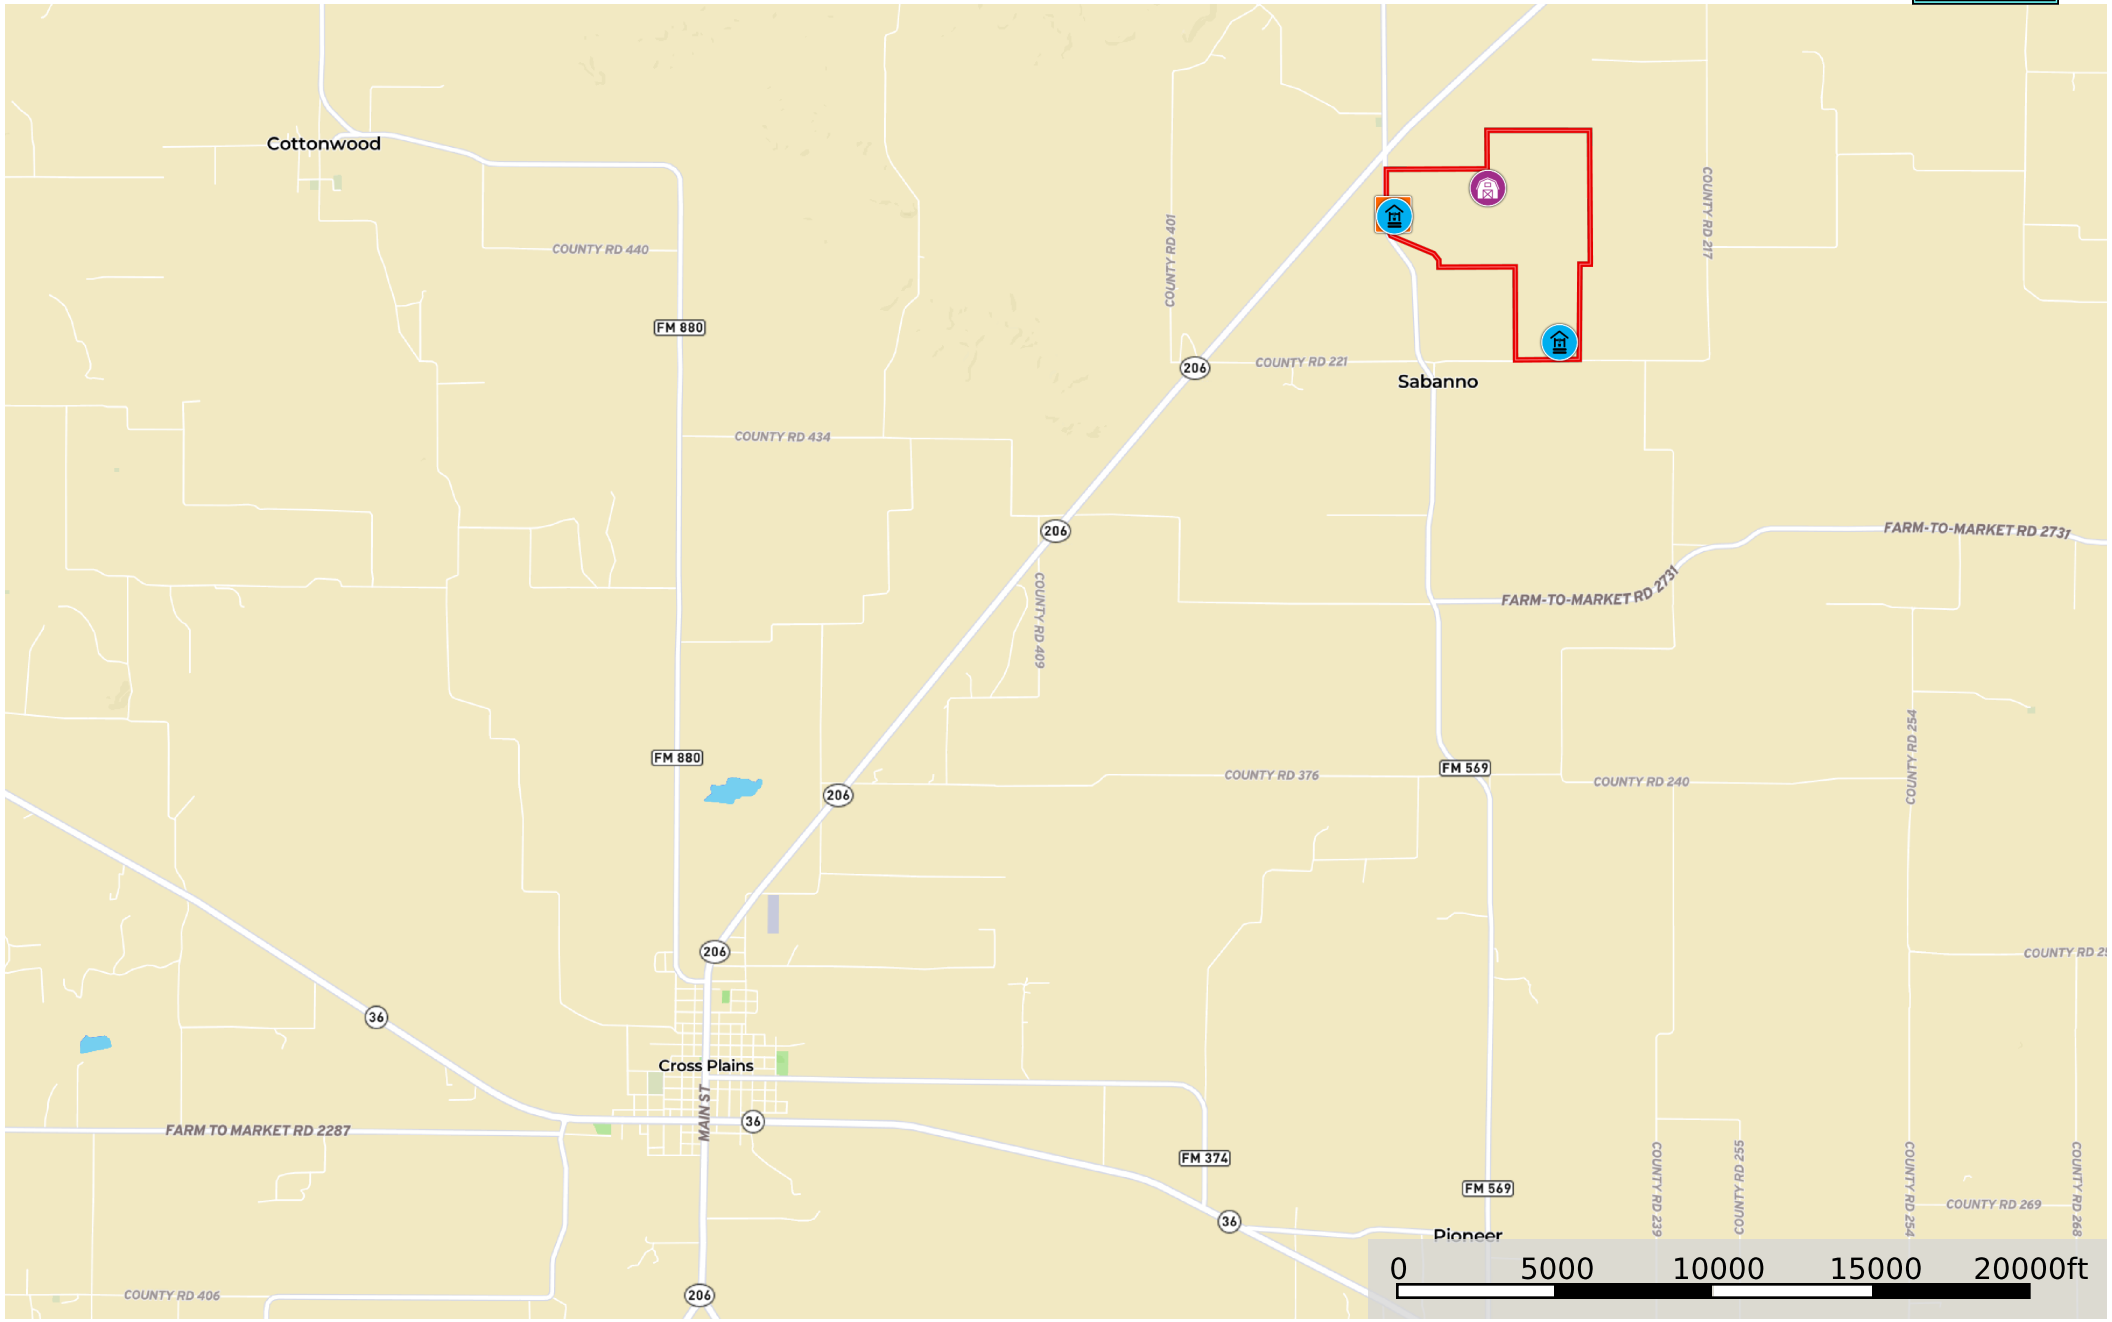

655+/- AC & HM FM 569

Eastland County, Texas, 655 AC +/-

- Well
- Barn
- House
- Boundary