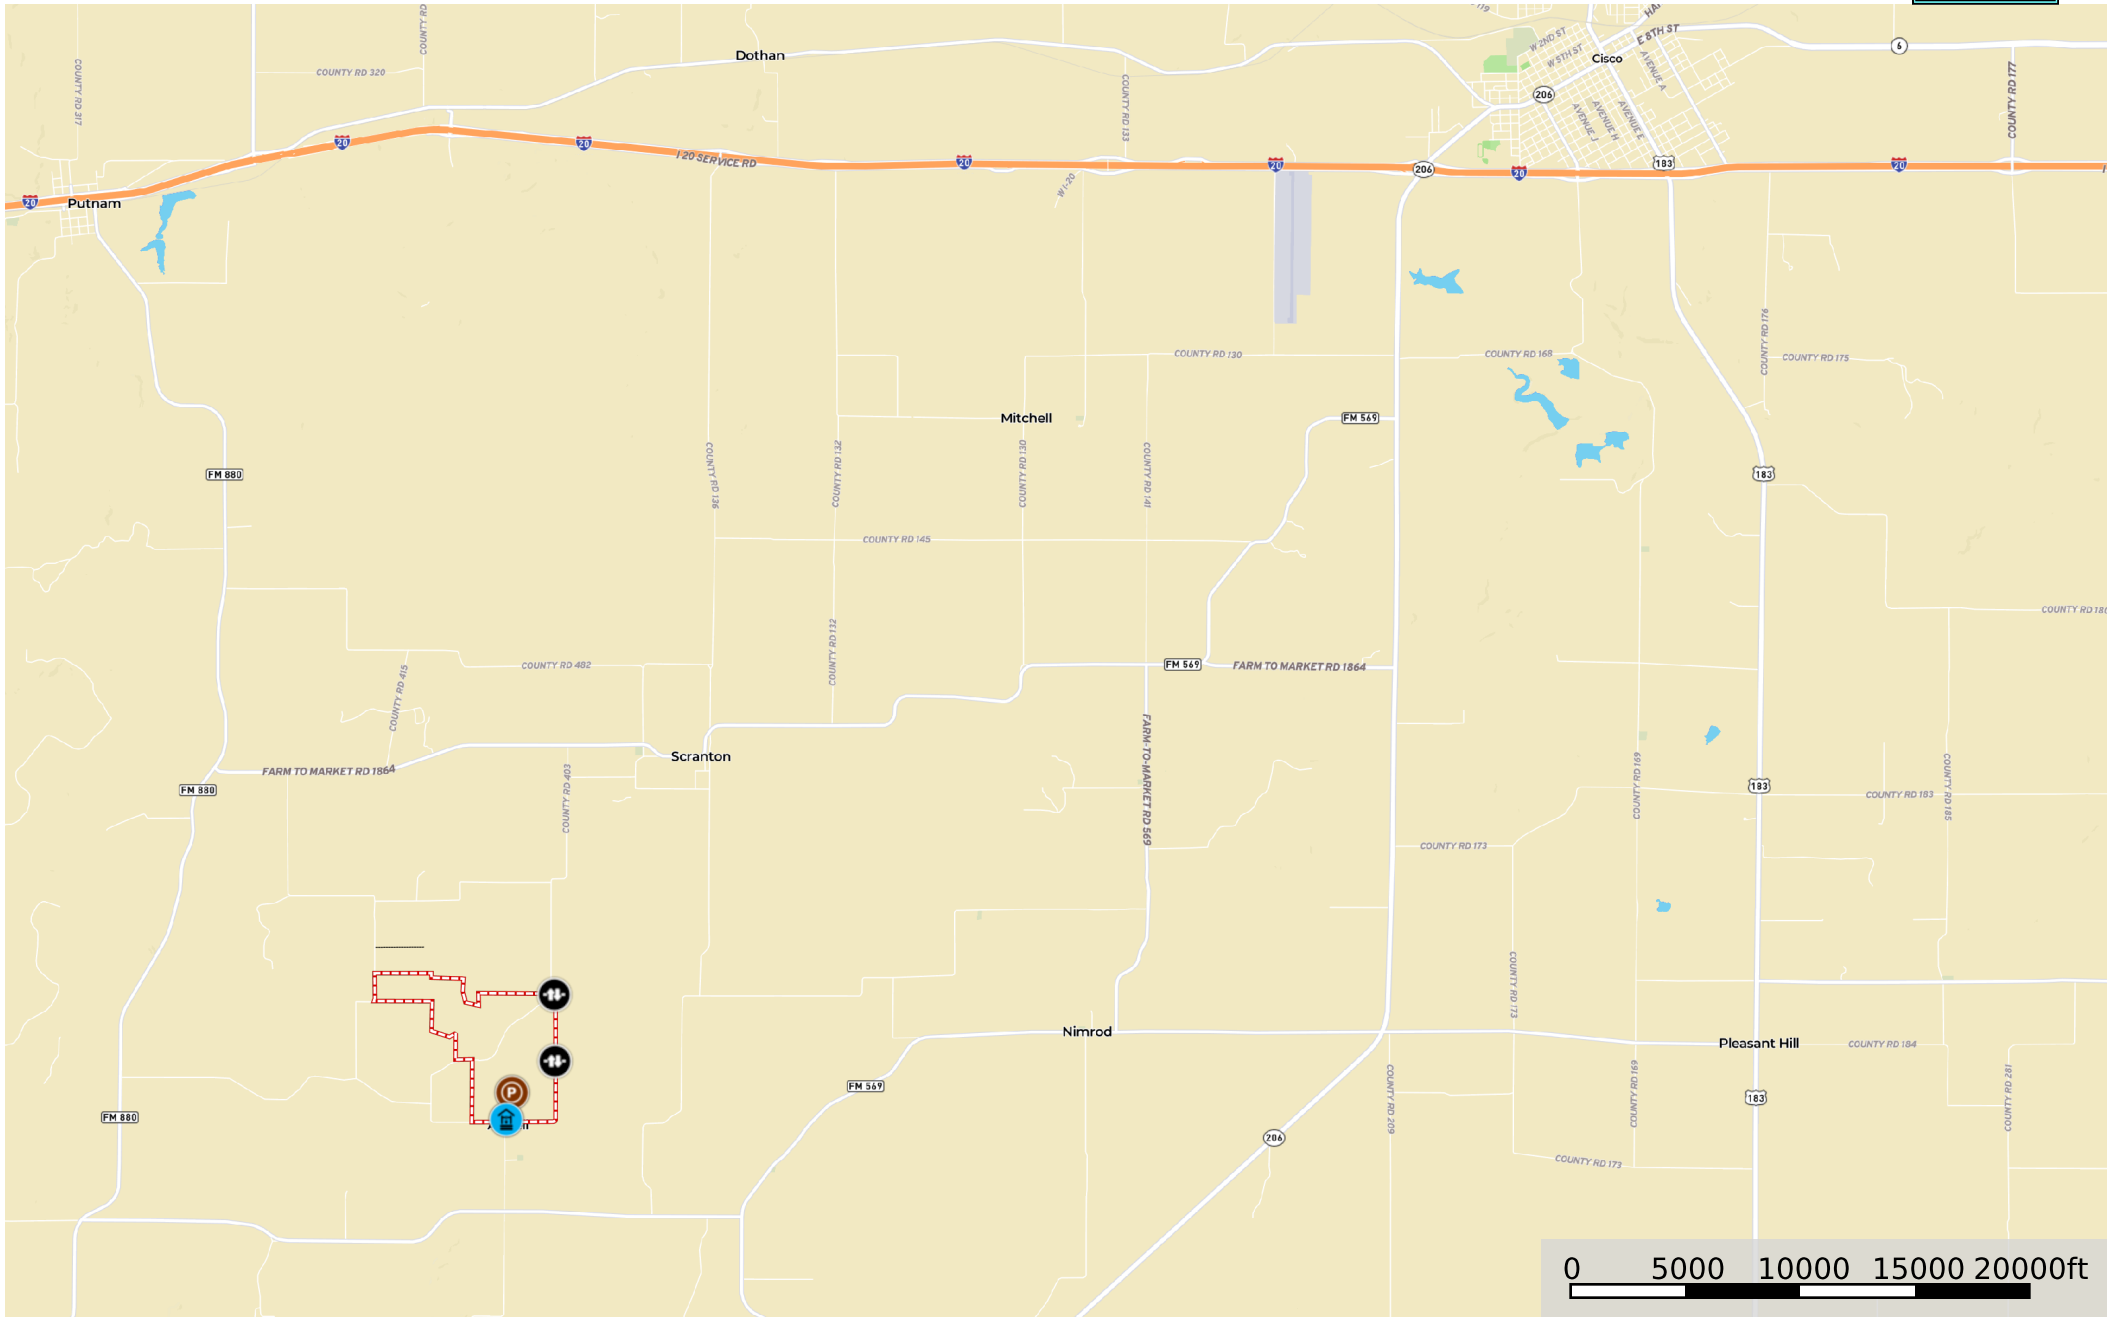

651.75 Acres CR 417, 407 & 403

Callahan County, Texas, 651.75 AC +/-

- Gate
- Well
- Pens
- Transmission Line
- Boundary