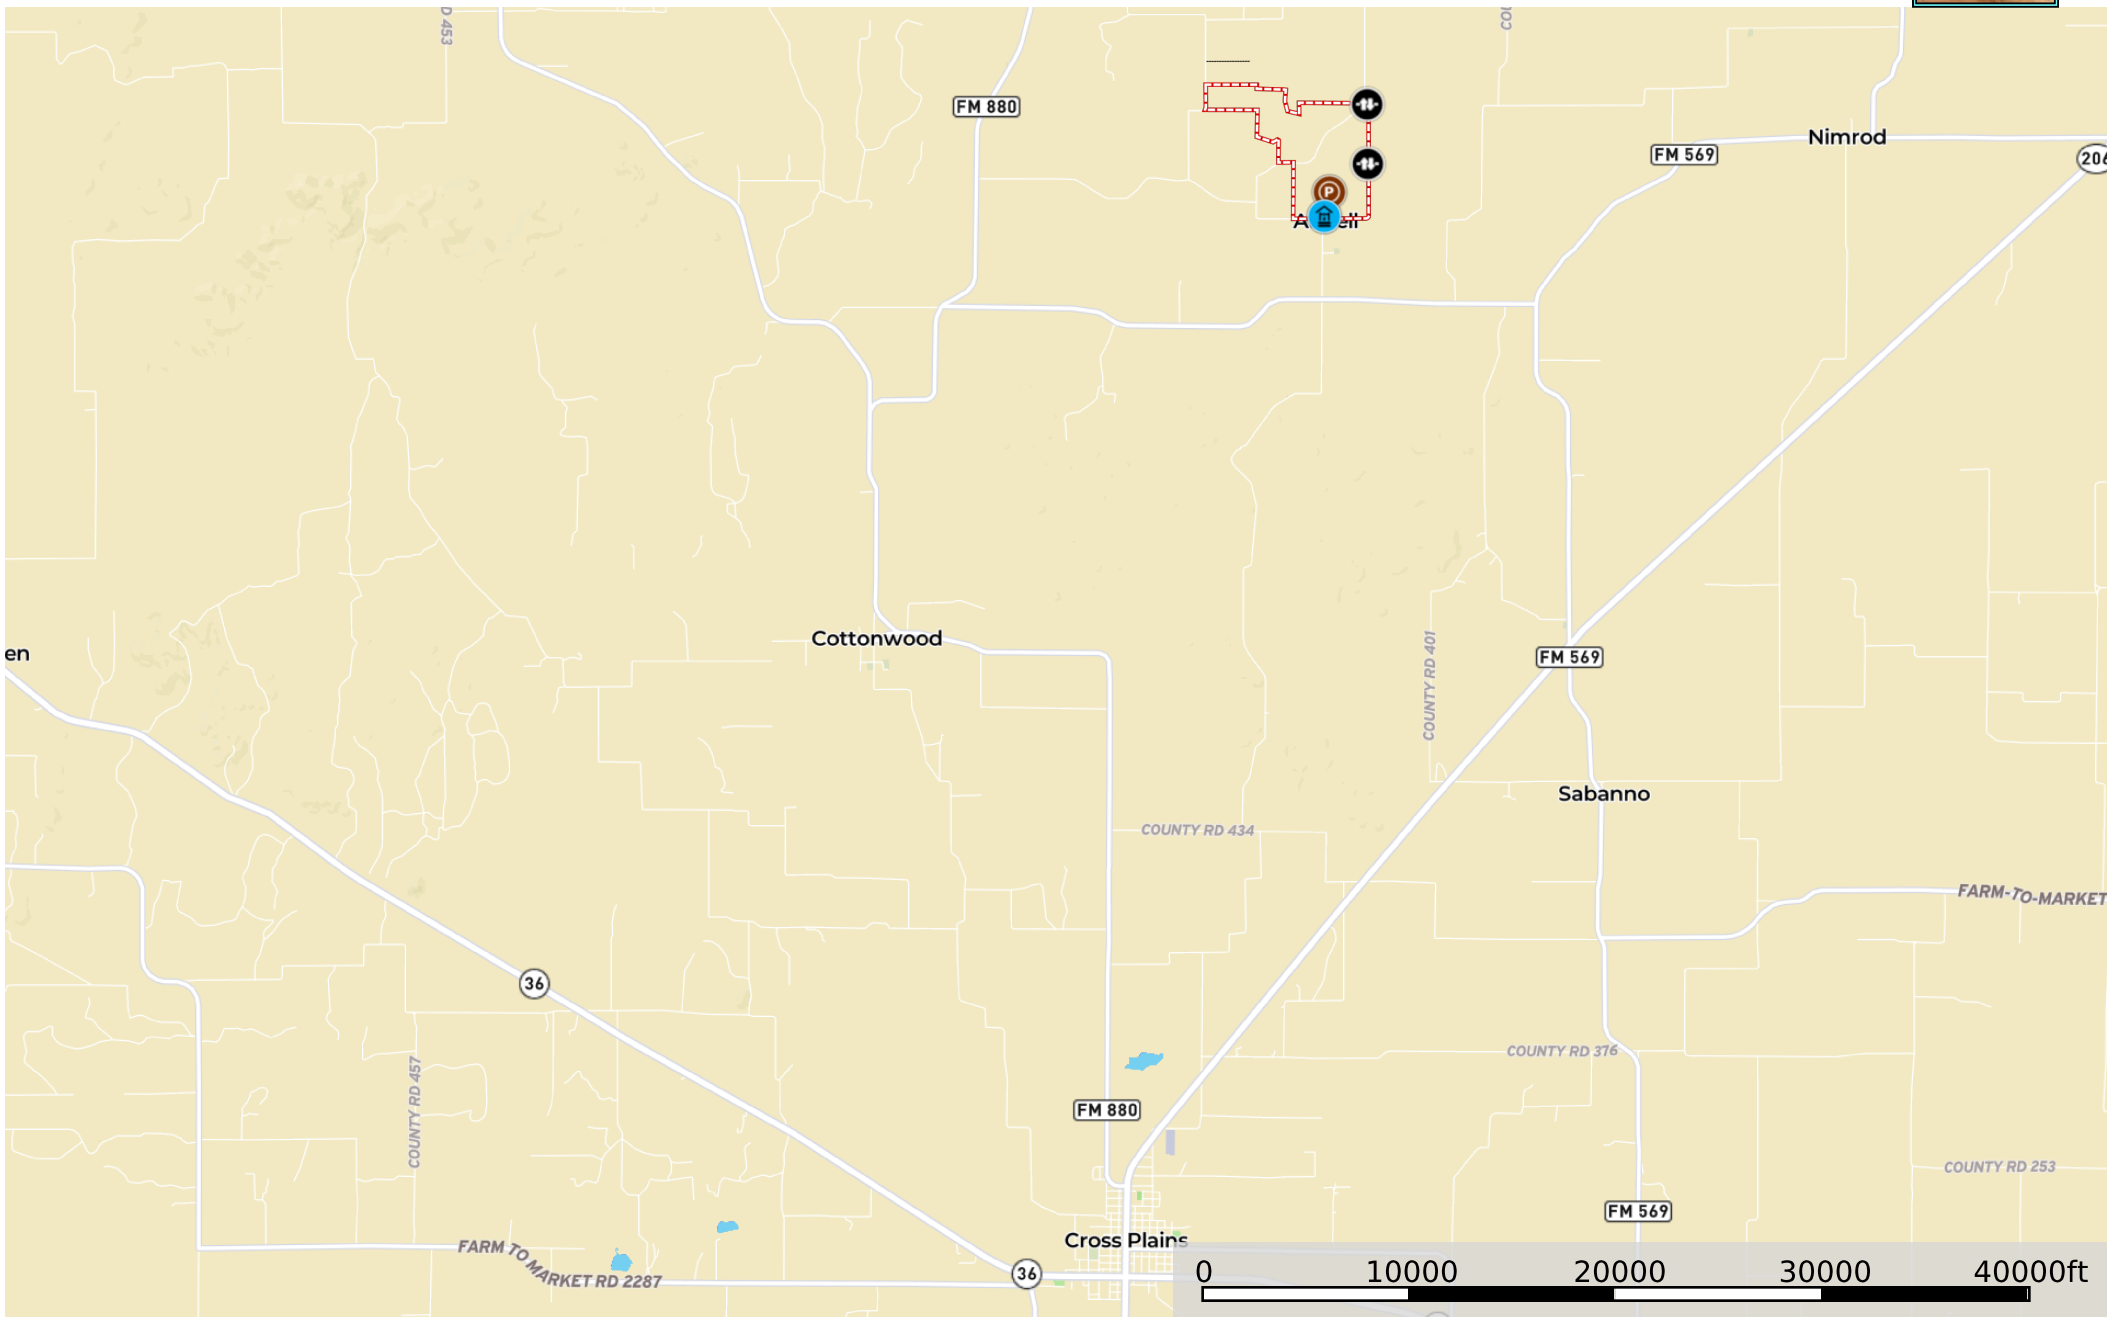

651.75 Acres CR 417, 407 & 403

Callahan County, Texas, 651.75 AC +/-

- Gate
- Well
- Pens
- Transmission Line
- Boundary