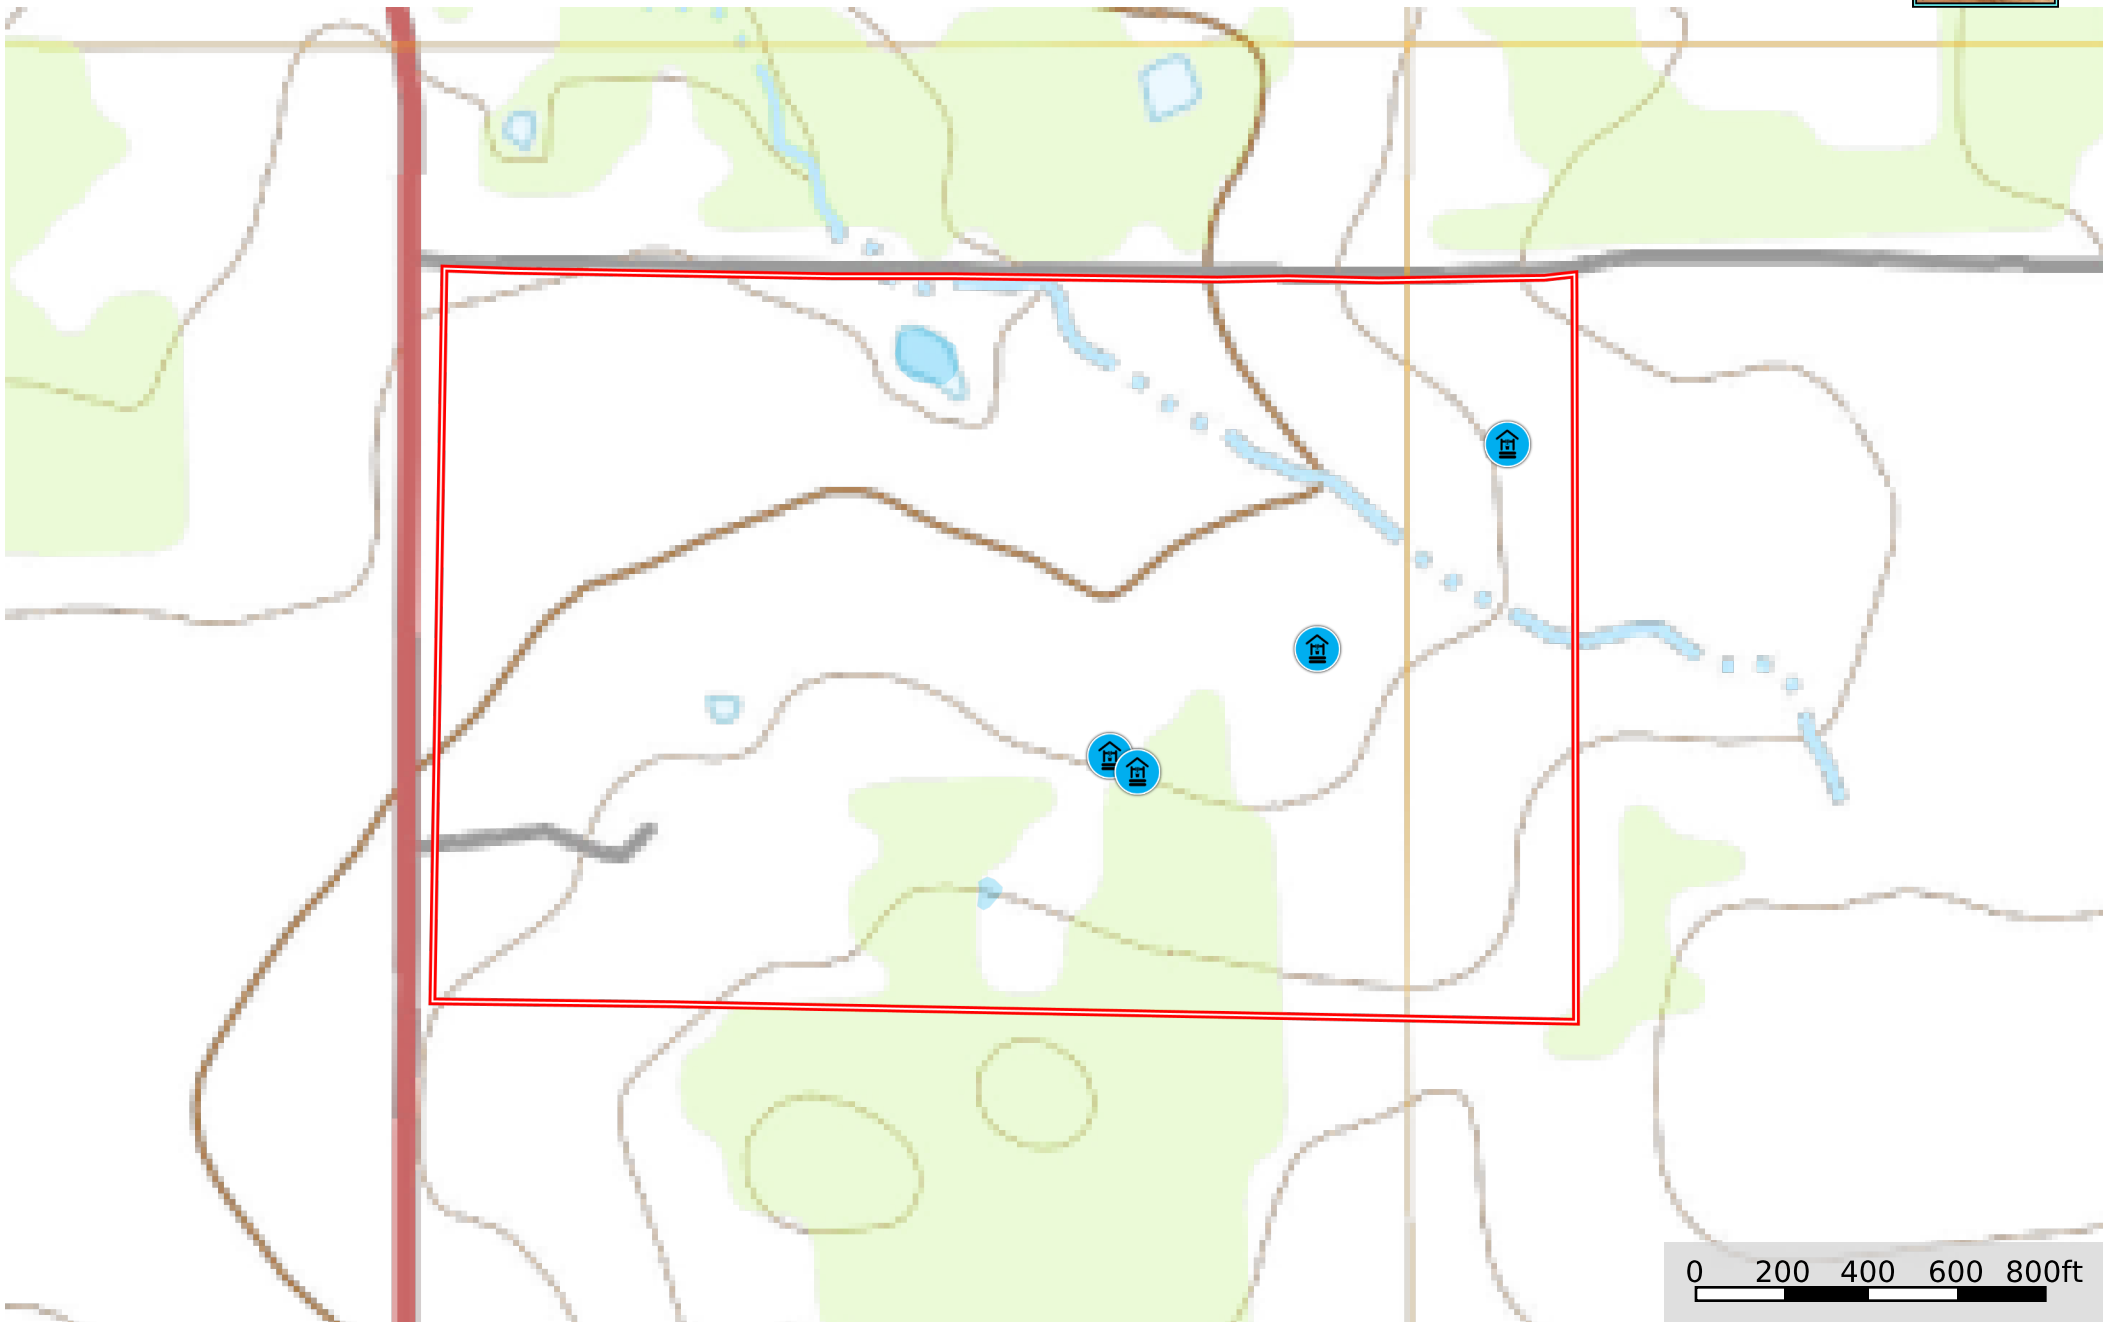

105 Ac - 22024 Hwy 279, Cross Plains

Callahan County, Texas, 105 AC +/-

 Well  Pond / Tank  Boundary