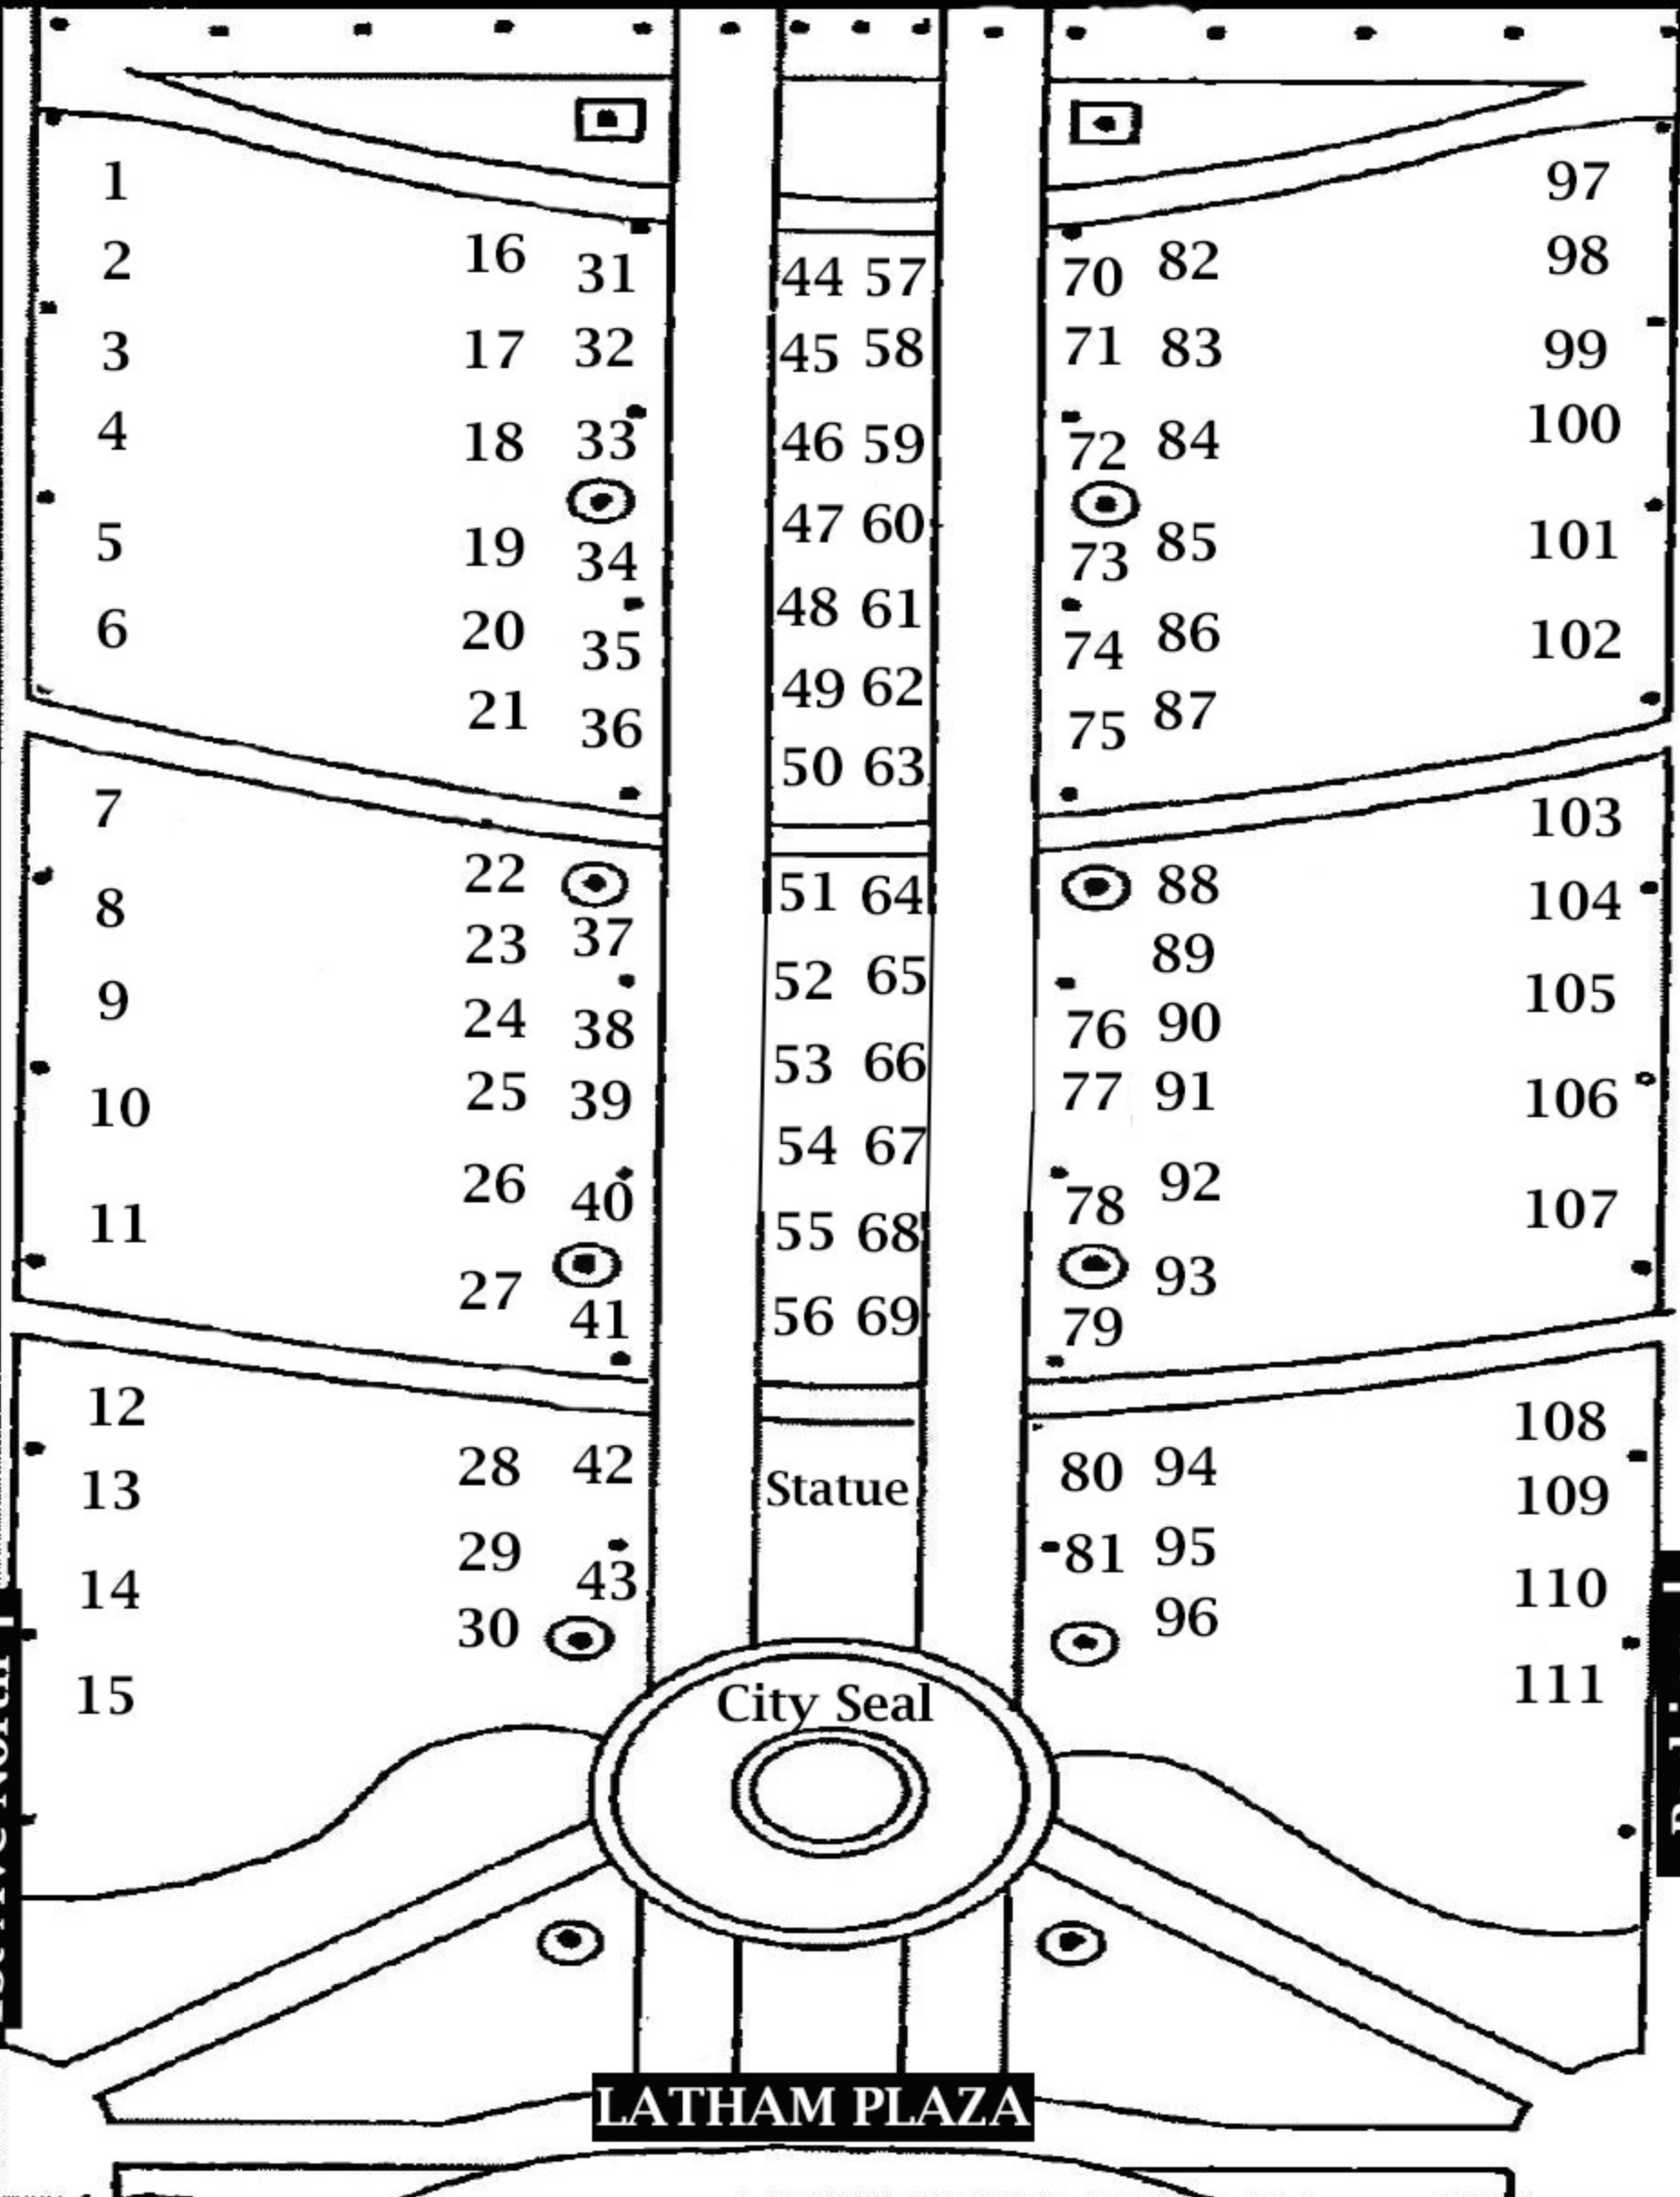

Seawalk Pavilion ↑

1st Street North

1st Ave North ↑

Parking ↓

LATHAM PLAZA

City Hall ↓

2nd Street North