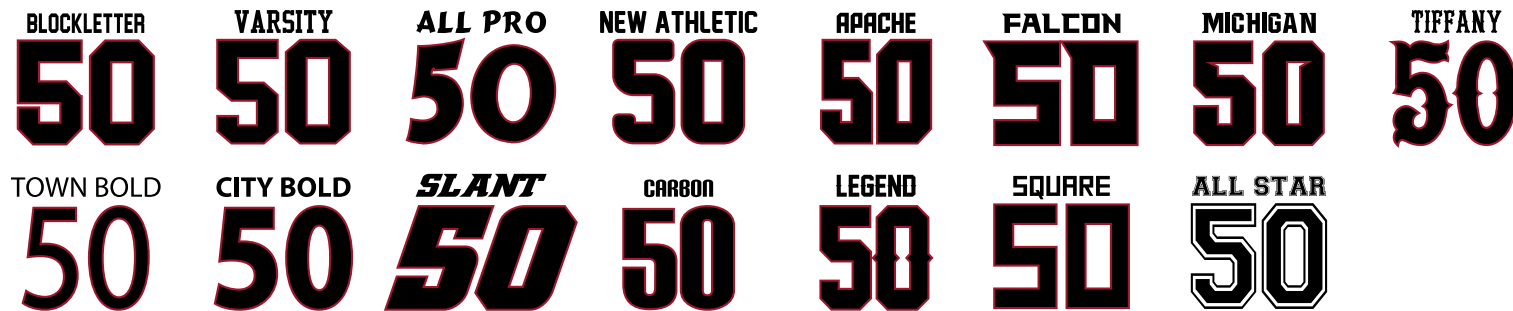

FONT OPTIONS: