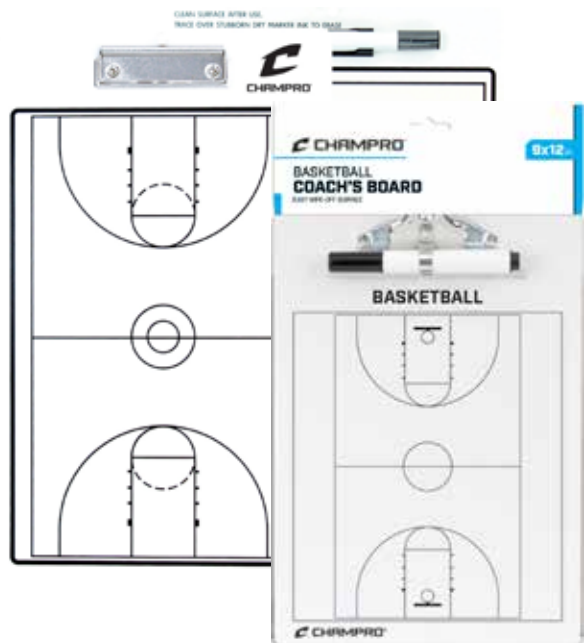

BASKETBALL COACH'S BOARD

- Two sided board with full field on one side and half field on the opposite side
- Easy wipe-off surface for use with dry erase marker
- Dry erase marker is included and clips onto board

	MSRP 1	40% OFF 2-10	45% OFF 10+
A099BK 9" x 12"	$32.00	$19.20	$17.60
A092 10" x 16"	$39.00	$23.40	$21.45