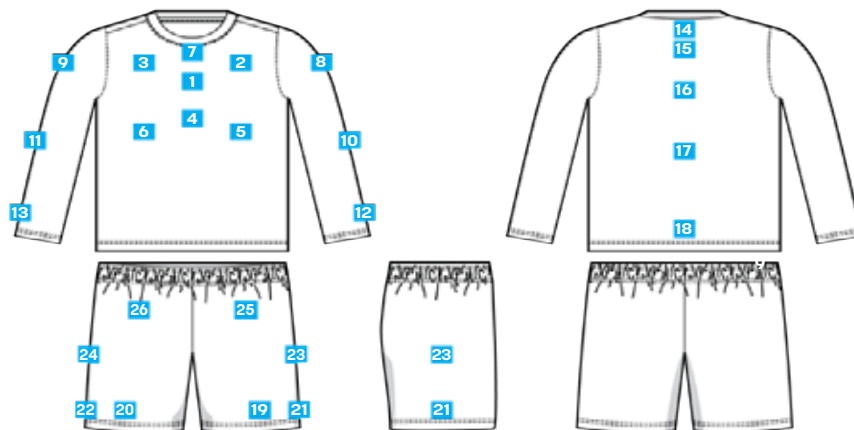

SUBLIMATED DESIGN CENTER

ART PLACEMENTS: