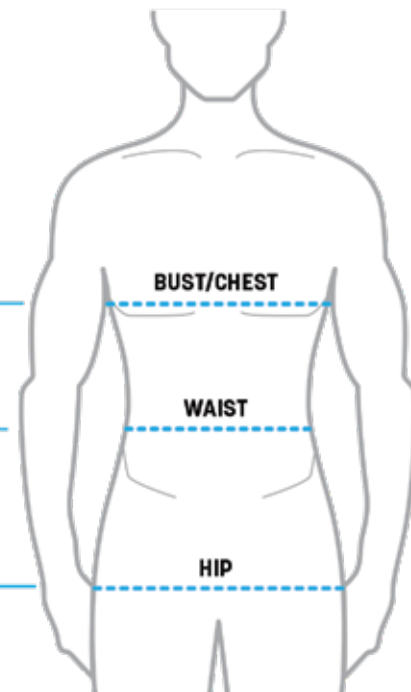

IMPORTANT NOTE

The measurements listed in the below charts are body measurements (in inches), not garment measurements. If your body measurement is on the borderline between two sizes, order the smaller size for tighter fit or the larger size for looser fit.

How to Measure:

Bust/Chest:

With arms relaxed at sides, measure around the body at the fullest part of the bust/chest, keeping the tape parallel to the floor.

Waist:

Measure around the body (not on top of clothing) at the natural waist level.

Hip:

With feet together, measure around the fullest part at hip level, keeping the tape parallel to the floor.

ADULT/MEN'S SIZING CHART

	XS	S	M	L	XL	2XL	3XL	4XL
CHEST	32	34-36	38-40	42-44	46-48	50-52	54-56	58-60
WAIST	26	28-30	32-34	36-38	40-42	44-46	48-50	52-54

WOMEN'S SIZING CHART

	XS	S	M	L	XL	2XL	3XL
CHEST	31-33	33-35	35-37	37-39 1/2	39 1/2-42	42-45	45-48
WAIST	24-26	26-28	28-30	30-33	33-36	36-40	40-44
HIP	34-36	36-38	38-40	40-43	43-46	46-49	49-52

YOUTH SIZING CHART

	XXS	XS	S	M	L	XL	2XL
CHEST	22-24	24-26	26-28	28-30	30-32	32-34	34-36
WAIST	19-21	21-23	23-25	25-27	27-29	29-31	31-33

GIRLS' SIZING CHART

	XS	S	M	L	XL
CHEST	22-24	24-26 1/2	26 1/2-29	29-32	32-35
WAIST	20-21 1/2	21 1/2-23	23-25	25-27	27-29
HIP	22-25	25-29	29-32	32-35	35-37

ADULT FOOTBALL PANTS SIZING CHART

	S	M	L	XL	2XL	3XL
WAIST	31-33	34-36	37-39	40-42	43-45	46-48

YOUTH FOOTBALL PANTS SIZING CHART

	XXS	XS	S	M	L	XL	2XL	HUSKY*
WAIST	18-20	20-22	24-26	28-30	32-34	34-36	36-38	36-38

*Same inseam length as large pant

SOCK SIZING CHART

	Sock Size	Girls'	Boys'	Women's	Men's	Tube Length
XS	3-5	7-13	N/A	N/A	N/A	14"-16"
S	6-8	13-6	9-4	4-6	N/A	19"-20"
M	9-11	6-9	4-9	6-9	4.5-9	23"-24"
L	10-13	N/A	N/A	10-13	9-12	29"-30"

Sizes above are based on shoe size.