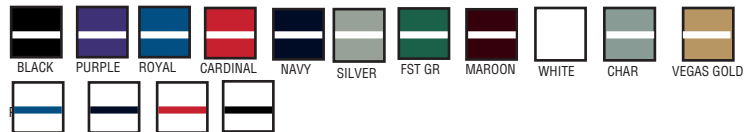

SPEED GAME JERSEY

SCREEN PRINT CUSTOMIZATION AND PERSONALIZATION AVAILABLE

Alleson Speed Game Jersey features a full-length Pro-Flex cut with 100% extreme mesh polyester body and moisture management finish. Includes double-thickness stretch dazzle fabric, Pro-Flex fit yoke and sleeves with contrast piping, and a lycra v-neck and sleeve cuffs. Also has 4-way stretch side inserts and cover seaming for durability and appearance.

	MSRP	2-10	11-50	51-99	100-149	150-199	200+
YOUTH	$64.00	$35.20	$30.72	$29.44	$28.16	$26.88	$25.60
ADULT	$70.40	$38.72	$33.79	$32.38	$30.98	$29.57	$28.16
2XL+	$84.48	$46.46	$40.55	$38.86	$37.17	$35.48	$33.79

COLORS: