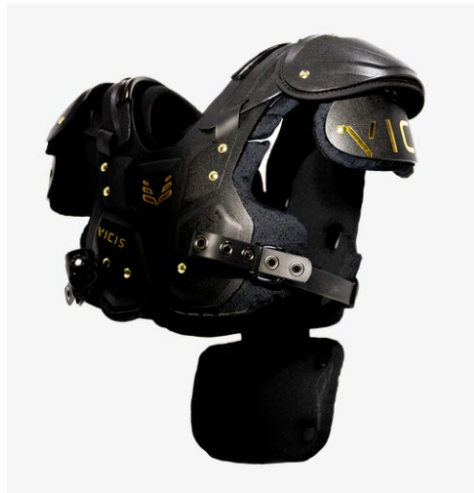

CALL FOR TEAM PRICING

YOUTH	MSRP	CLOSEOUT
M-L	\$79.99	\$40.00

SFLUX

FLUX SHOULDER PAD

- Ideal for youth and middle school football
- Updated all-purpose tactical arch design
- Proven XV FLUX-type cushioning
- Swivel belts and buckles
- Pro-motion independent arch system
- Focused sternum protection (removable)
- Heat management ventilated arch
- Breathable air flow cushion system
- Quick-drying materials

CALL FOR TEAM PRICING

YOUTH	MSRP
2XS-XL	\$ 89.99

VX ALL PURPOSE SHOULDER PADS

- Ideal for youth and middle school football
- Updated all-purpose tactical arch design
- Proven XV FLUX-type cushioning
- Swivel belts and buckles
- Pro-motion independent arch system
- Focused sternum protection (removable)
- Heat management ventilated arch
- Breathable air flow cushion system
- Quick-drying materials

CALL FOR TEAM PRICING

ADULT	MSRP
SM-2XL	\$ 239.99

ARC_V1 YOUTH SHOULDER PAD

Designed for young athletes who demand the best, the VICIS ARC_V1 Youth shoulder pads combine cutting-edge protection with superior comfort. Featuring the EXO Shield chest & sternum protection system, and an advanced cushioning technology, the ARC_V1 Youth offers enhanced protection and lightweight support – keeping young players cool and agile on the field.

CALL FOR TEAM PRICING

YOUTH	MSRP
XSM-XL	\$149.99
ADULT	MSRP
MD-2XL	\$299.99

SPR2 & SPR4 SHOULDER PAD RACK

- Solid steel rack construction with reinforced steel base
- 4 heavy-duty 360° swivel wheels with 4 breaks
- Easily moves across multiple surfaces
- 2-stack - holds up to 30 pads, depending on size
- 4-stack - holds up to 60-80 pads, depending on size