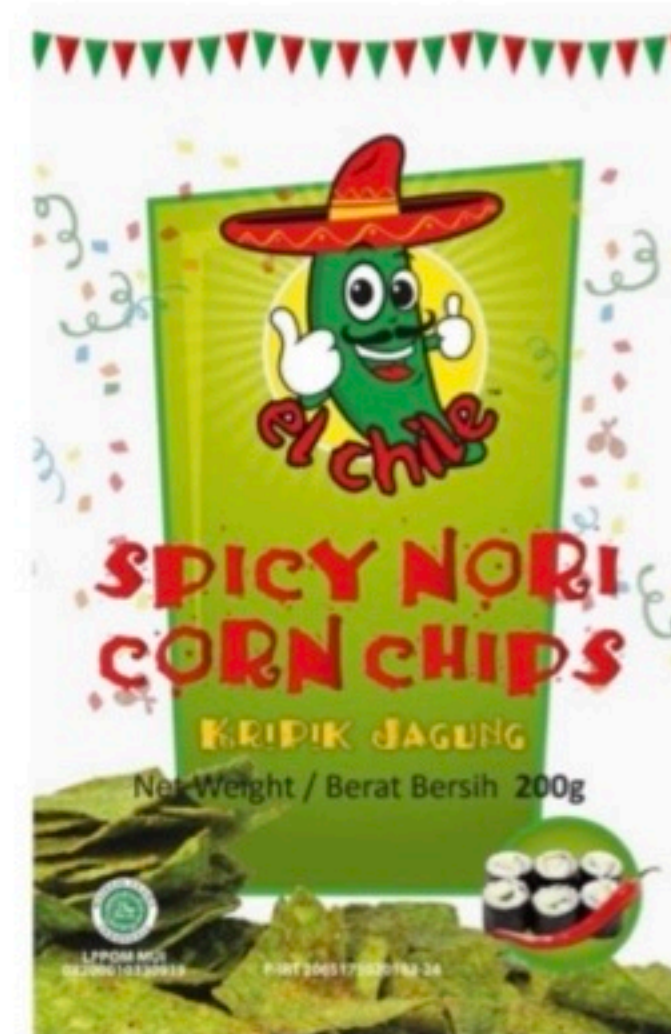

CORN CHIPS / CORN TORTILLA - CHARCOAL - SPICY NORI

Fried Products / Produk Goreng

Corn Tortilla Chips

(Retail)

200 gr

Rp.20.000

Organic yellow corn

Spicy Nori Chips