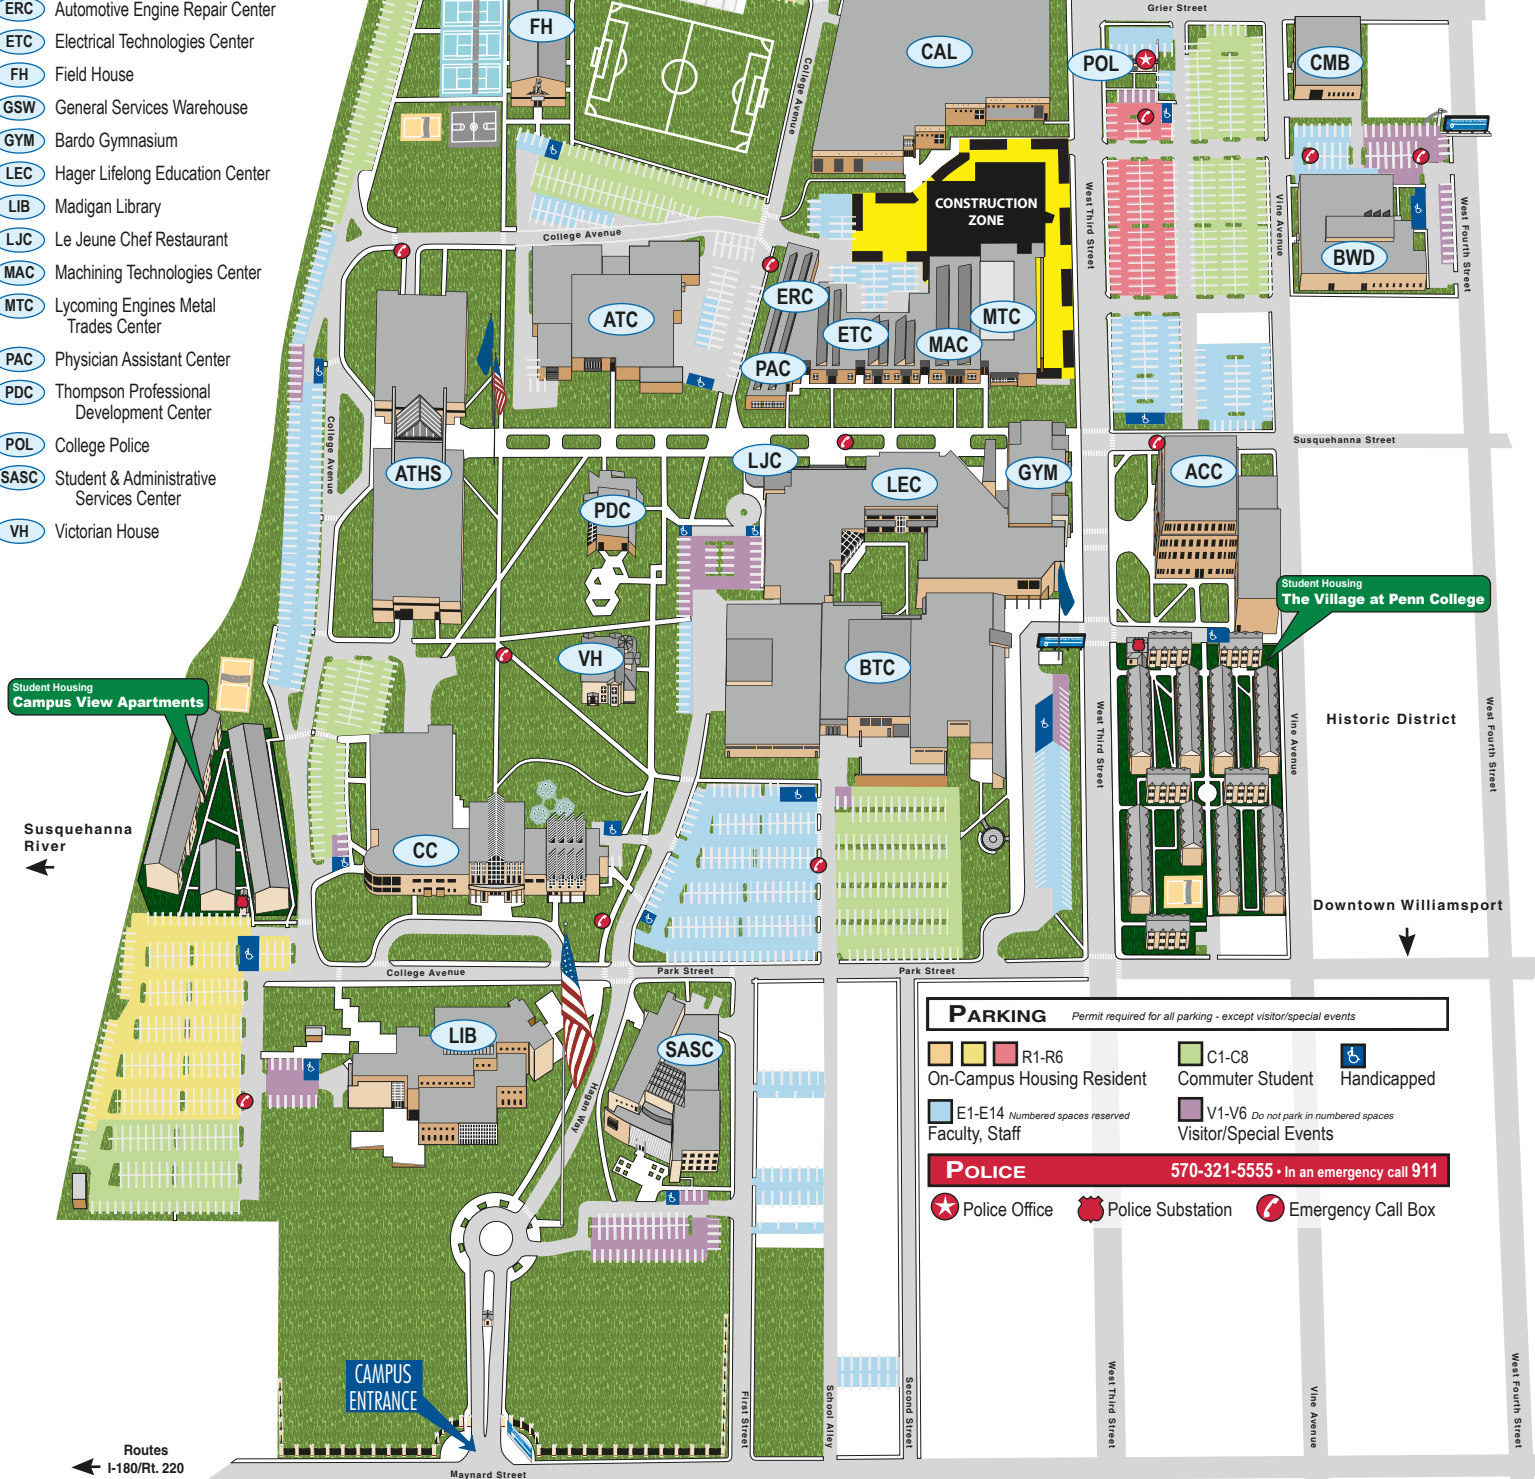

BUILDINGS ON MAIN CAMPUS

- **ACC** Klump Academic Center
- **ATC** Parkes Automotive Technology Center
- **ATHS** Breuder Advanced Technology & Health Sciences Center
- **BTC** Carl Building Technologies Center
- **BWD** Center for Business & Workforce Development
- **CAL** College Avenue Labs
- **CC** Bush Campus Center
- **CMB** Construction Masonry Building
- **ERC** Automotive Engine Repair Center
- **ETC** Electrical Technologies Center
- **FH** Field House
- **GSW** General Services Warehouse
- **GYM** Bardo Gymnasium
- **LEC** Hager Lifelong Education Center
- **LIB** Madigan Library
- **LJC** Le Jeune Chef Restaurant
- **MAC** Machining Technologies Center
- **MTC** Lycoming Engines Metal Trades Center
- **PAC** Physician Assistant Center
- **PDC** Thompson Professional Development Center
- **POL** College Police
- **SASC** Student & Administrative Services Center
- **VH** Victorian House

Map Instructions

You can customize this map by turning on/off features using the Layers tab (to left).
The layer view option requires Adobe Reader 8.0, available at adobe.com.

Penn College® encourages qualified persons with disabilities to participate in its programs and activities. If you anticipate needing any type of accommodation or have questions about the physical access provided, please contact Disability Services at 570-320-5225, TTY: 570-321-5528, or fax: 570.327.4501 in advance of your participation or visit.

PARKING *Permit required for all parking - except visitor/special events*

  R1-R6 On-Campus Housing Resident	 C1-C8 Commuter Student	 E1-E14 Faculty, Staff	 V1-V6 Visitor/Special Events	 Handicapped

POLICE 570-321-5555 • In an emergency call 911

- ★ Police Office
- 🚓 Police Substation
- 📞 Emergency Call Box

Routes
I-180/Rt. 220
I-80/Rt. 15

CAMPUS ENTRANCE

Student Housing
The Village at Penn College

Student Housing
Campus View Apartments

CONSTRUCTION ZONE

Bowman Field & Elm Park

Historic District

Downtown Williamsport

Susquehanna River