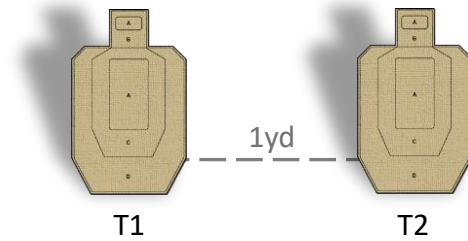

Four Aces

Facing target. From the draw. 4 rounds total.

Isolated Critical Task Standards:

- 1st Round Draw: 1.25 sec
- Slide-Lock Reload: 2.25 sec
- Max-Cap Reload: 1.5 sec

Scoring: Each round is worth a possible 5 points. Any shot over time standard counts as a miss.

A = 5 pt C = 3 pt D = 1 pt Miss = 0 pt

7yds

- Possible: 100% 20
- Good: 90% 18
- Pass: 80% 16

Task	Target	Distance	Time	Strings	Rounds
On signal, draw, fire 2 rounds T1, reload, fire 2 rounds T2 (slide-lock)	2 x IPSC	7 yd	4.25 sec	2 x 2	4
On signal, draw, fire 2 rounds T1, reload, fire 2 rounds T2 (max-cap)	2 x IPSC	7 yd	3.5 sec	2 x 2	4