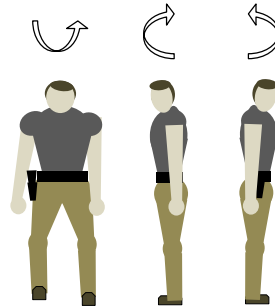

0M

7M

“Turn and Shoot”

- **Pistol:** At 7m, from draw, turn 180°, fire 4 rounds (rifle at 15m)
- **Pistol:** At 7m, from draw, turn right 90°, fire 4 rounds (“)
- **Pistol:** At 7m, from draw, turn left 90°, fire 4 rounds (“)

• **Standard:** All A zone hits

• **Target:** 1 x IPSC

• **Load:** 1 x 12 minimum (mags x rounds)

• This drill works economy of motion, your ability to quickly acquire the target, stability of stance/platform, and recoil management.