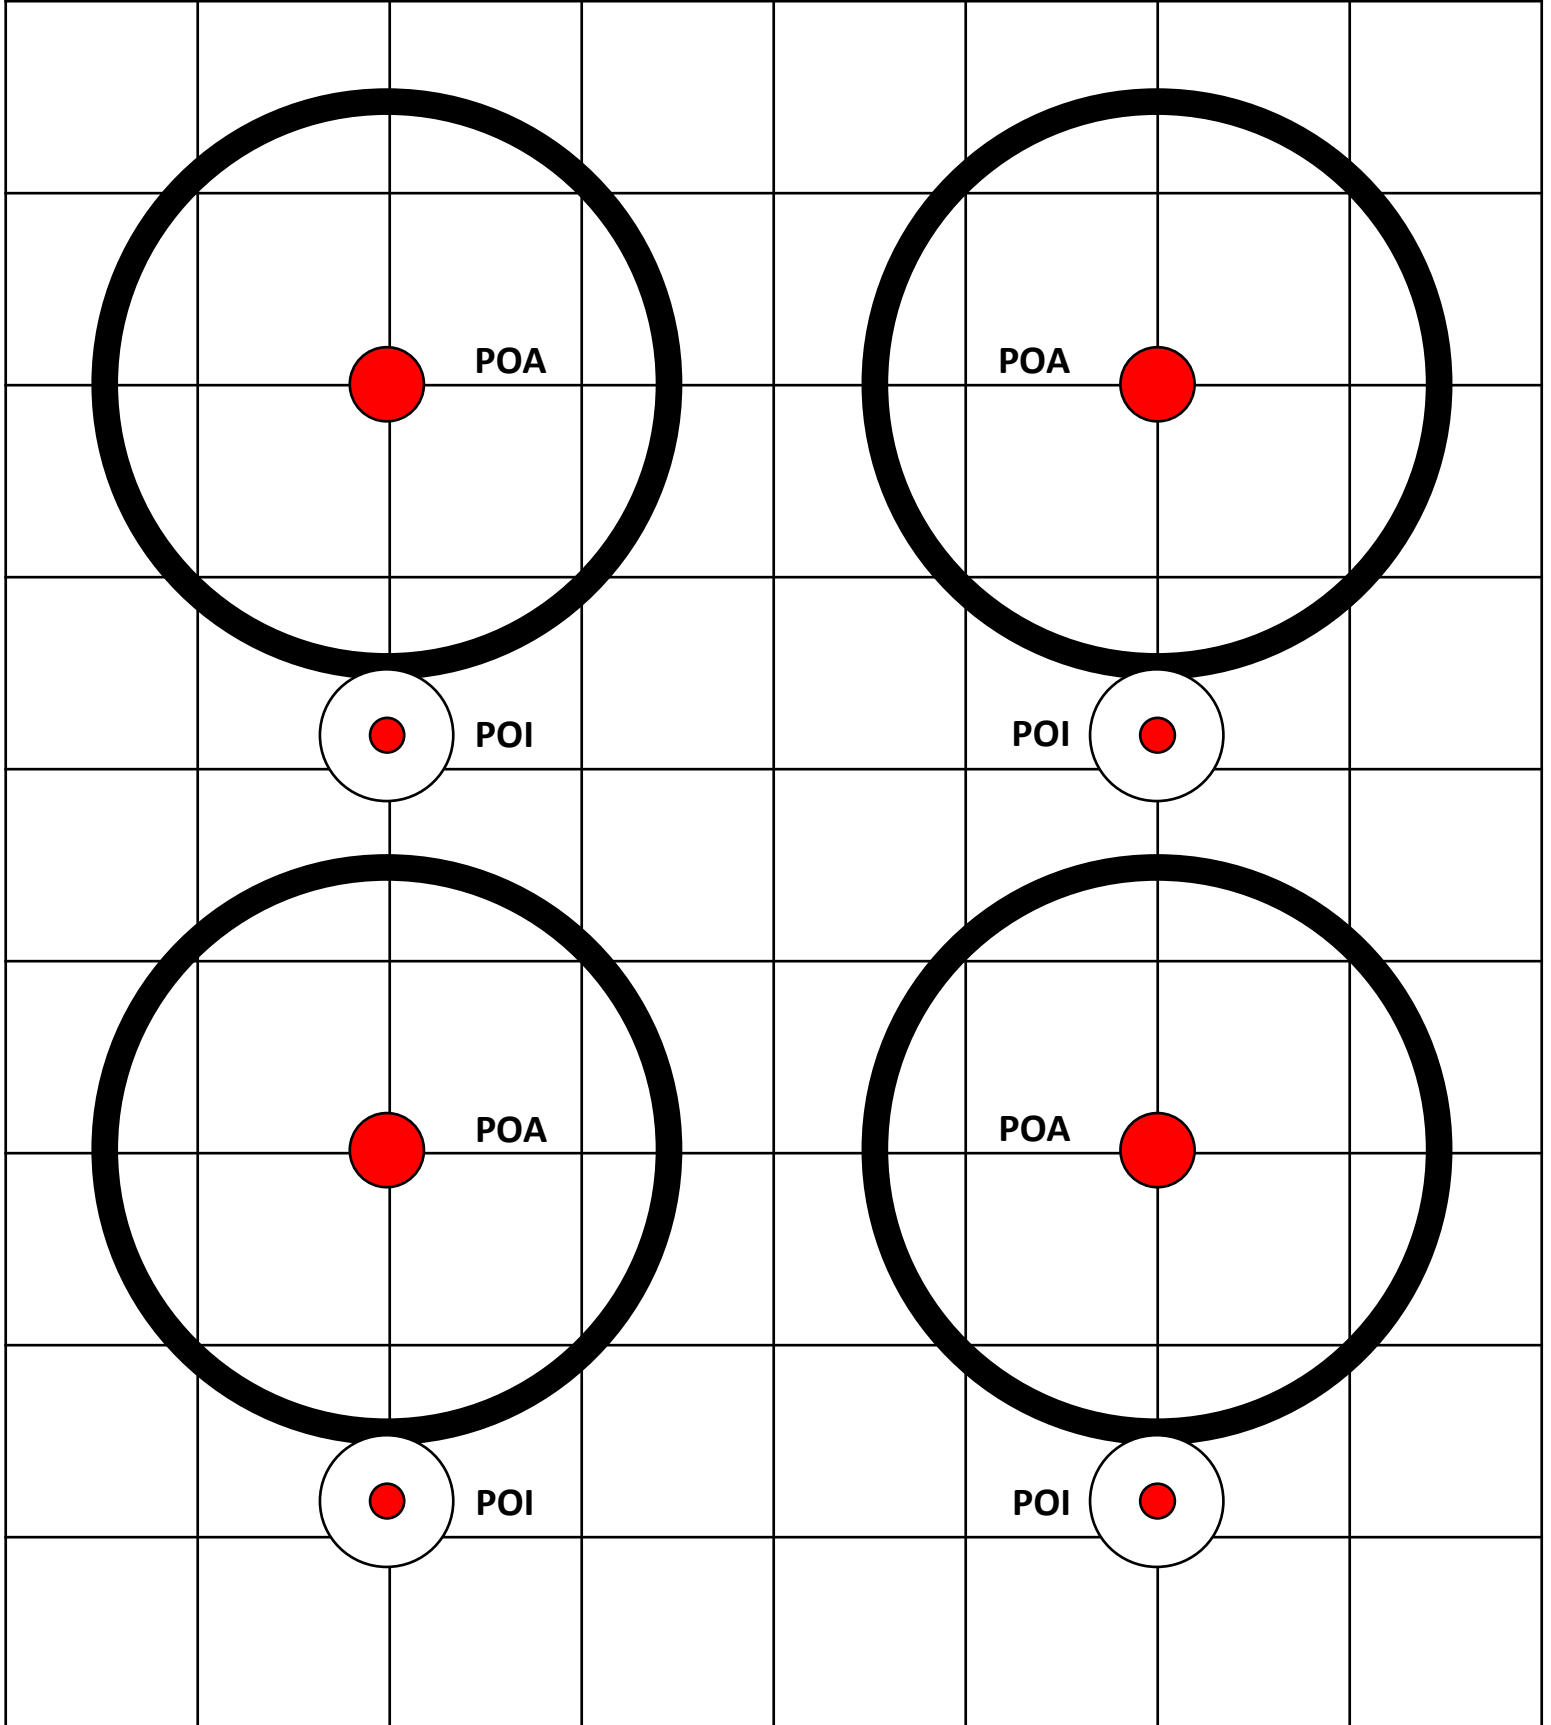

50YD/10YD ZERO

(200 yd Zero) 50 yd/10 yd Zero 1.9 inch off-set (5.56mm/.223)

(For use at ranges with limited distances. Always confirm Zero at distance when possible.)

Scale: 1" x 1" blocks