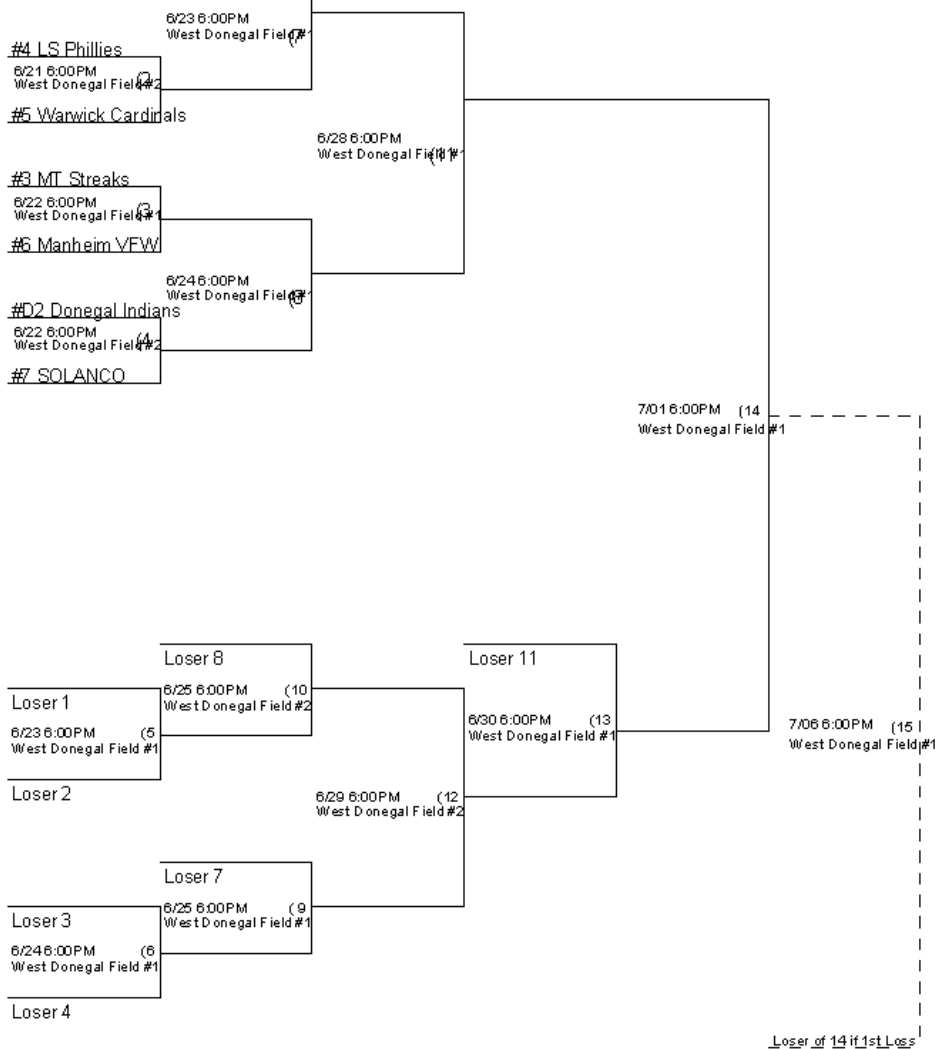

#3 MT Streaks

6/22 6:00PM
West Donegal Field #1

#6 Manheim VFW

#D2 Donegal Indians

6/22 6:00PM
West Donegal Field #2

#7 SOLANCO

2021 LCYBL 10u Section One Playoffs

6.21.21 ~ 7.9.21

Sponsored By COMPLETE GAME ACADEMY

Rain outs will shift dates out!

West Donegal Field

1 Municipal Drive Elizabethtown PA 17022

<https://goo.gl/maps/w5gExtGtTmkCj2Kc8>

[Type here]

| Game | Facility | Date | Time | Team | SCR | Team | SCR | Winner Goes | Loser Goes |
|------|-----------------------|------------|--------|----------------------|-----|---------------------|-----|-------------|------------|
| 1 | West Donegal Field #1 | Mon Jun 21 | 6:00PM | Seed 8 | | #D1 Mountville Cubs | | 7 | 5 |
| 2 | West Donegal Field #2 | Mon Jun 21 | 6:00PM | #5 Warwick Cardinals | | #4 LS Phillies | | 7 | 5 |
| 3 | West Donegal Field #1 | Tue Jun 22 | 6:00PM | #6 Manheim VFW | | #3 MT Streaks | | 8 | 6 |
| 4 | West Donegal Field #2 | Tue Jun 22 | 6:00PM | #7 SOLANCO | | #D2 Donegal Indians | | 8 | 6 |
| 5 | West Donegal Field #1 | Wed Jun 23 | 6:00PM | | | | | 10 | Done |
| 6 | West Donegal Field #1 | Thu Jun 24 | 6:00PM | | | | | 9 | Done |
| 7 | West Donegal Field #1 | Wed Jun 23 | 6:00PM | | | | | 11 | 9 |
| 8 | West Donegal Field #1 | Thu Jun 24 | 6:00PM | | | | | 11 | 10 |
| 9 | West Donegal Field #1 | Fri Jun 25 | 6:00PM | | | | | 12 | Done |
| 10 | West Donegal Field #2 | Fri Jun 25 | 6:00PM | | | | | 12 | Done |
| 11 | West Donegal Field #1 | Mon Jun 28 | 6:00PM | | | | | 14 | 13 |
| 12 | West Donegal Field #2 | Tue Jun 29 | 6:00PM | | | | | 13 | Done |
| 13 | West Donegal Field #1 | Wed Jun 30 | 6:00PM | | | | | 14 | Done |
| 14 | West Donegal Field #1 | Thu Jul 1 | 6:00PM | | | | | 15 | 15 |
| 15 | West Donegal Field #1 | Tue Jul 6 | 6:00PM | | | | | | Done |