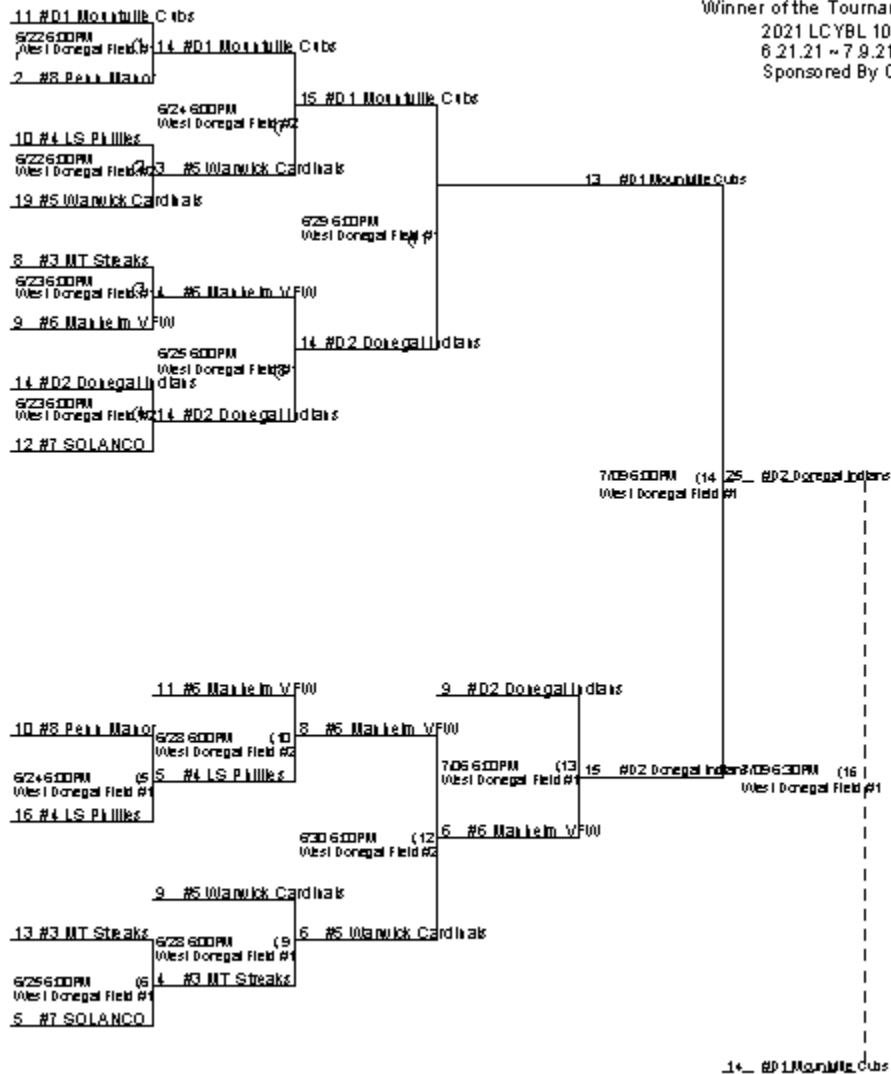

Play In Games

6 #7 Solanco Gold

6/17/2021	Re-Seed based on regular season record
SOLANCO LL#2	

1 #10 Hempfield

6 #8 Penn Manor

6/17/2021	Re-Seed based on regular season record
Cresswell Park 1	

5 #9 Conestoga Valley

COMPLETE GAME ACADEMY

Rain outs will shift dates out!

West Donegal Field 1 Municipal Drive Elizabethtown PA 17022
<https://goo.gl/maps/w5gExtGtmkCj2Kc8>

[Type here]

Game	Facility	Date	Time	Team	SCR	Team	SCR	Winner Goes	Loser Goes
1	West Donegal Field #1	Tue Jun 22	6:00PM	#8 Penn Manor	2	#D1 Mountville Cubs	11	7	5
2	West Donegal Field #2	Tue Jun 22	6:00PM	#5 Warwick Cardinals	19	#4 LS Phillies	10	7	5
3	West Donegal Field #1	Wed Jun 23	6:00PM	#6 Manheim VFW	9	#3 MT Streaks	8	8	6
4	West Donegal Field #2	Wed Jun 23	6:00PM	#7 SOLANCO	12	#D2 Donegal Indians	14	8	6
5	West Donegal Field #1	Thu Jun 24	6:00PM	#4 LS Phillies	16	#8 Penn Manor	10	10	Done
6	West Donegal Field #1	Fri Jun 25	6:00PM	#7 SOLANCO	5	#3 MT Streaks	13	9	Done
7	West Donegal Field #2	Thu Jun 24	6:00PM	#5 Warwick Cardinals	3	#D1 Mountville Cubs	14	11	9
8	West Donegal Field #1	Fri Jun 25	6:00PM	#D2 Donegal Indians	14	#6 Manheim VFW	4	11	10
9	West Donegal Field #1	Mon Jun 28	6:00PM	#3 MT Streaks	4	#5 Warwick Cardinals	9	12	Done
10	West Donegal Field #2	Mon Jun 28	6:00PM	#4 LS Phillies	5	#6 Manheim VFW	11	12	Done
11	West Donegal Field #1	Tue Jun 29	6:00PM	#D2 Donegal Indians	14	#D1 Mountville Cubs	15	14	13
12	West Donegal Field #2	Wed Jun 30	6:00PM	#5 Warwick Cardinals	6	#6 Manheim VFW	8	13	Done
13	West Donegal Field #1	Tue Jul 6	6:00PM	#6 Manheim VFW	6	#D2 Donegal Indians	9	14	Done
14	West Donegal Field #1	Fri Jul 9	6:00PM	#D2 Donegal Indians	15	#D1 Mountville Cubs	13	15	15
15	West Donegal Field #1	Fri Jul 9	6:30PM	#D1 Mountville Cubs	14	#D2 Donegal Indians	25		Done