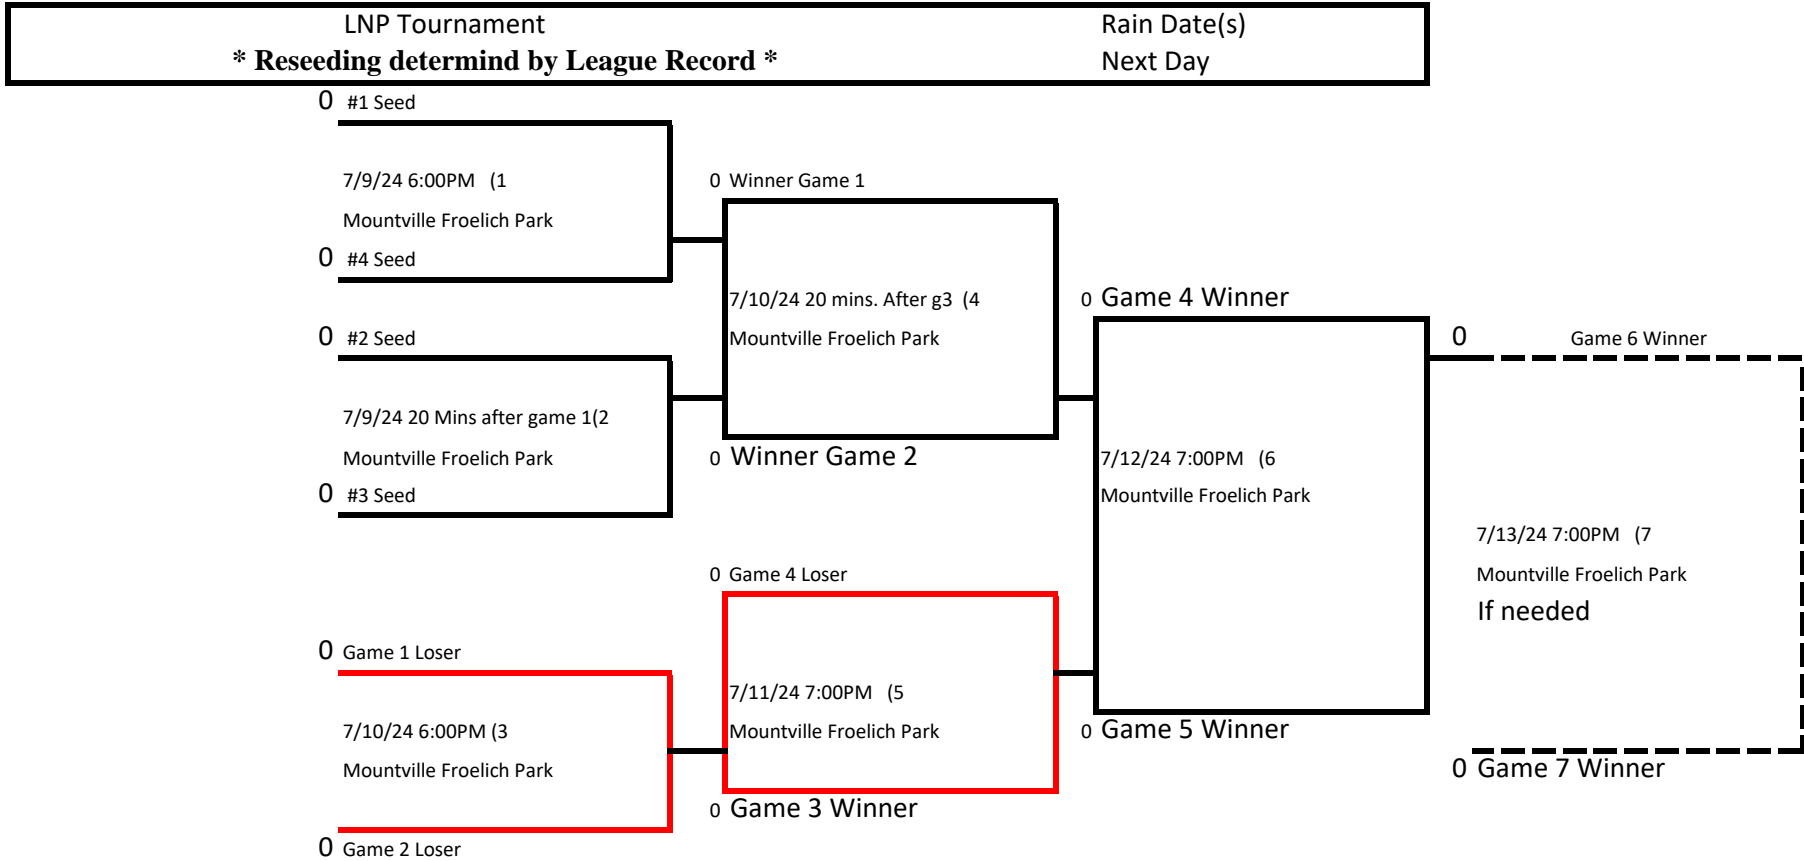

2024 10u Section 1 LNP Tournament

Rules:

1. LCYBL Rules
2. No Protest