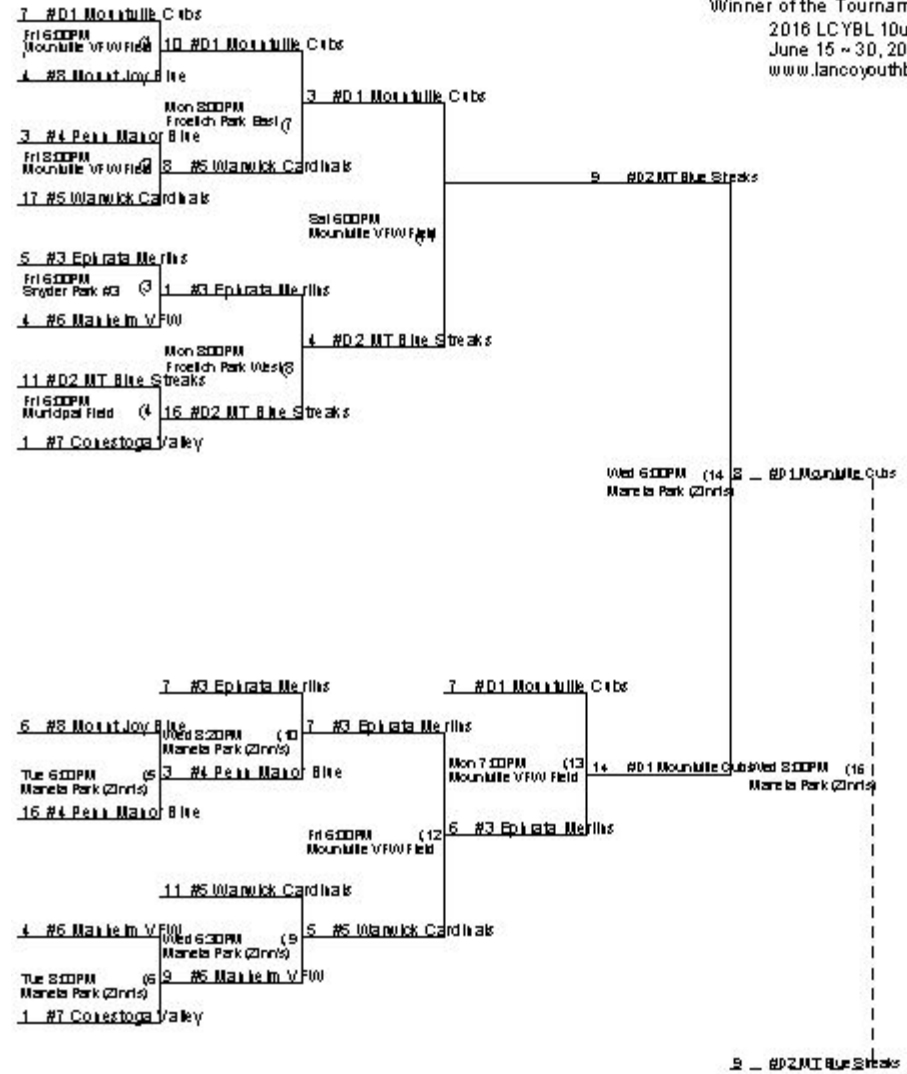

Seeds #3 ~ #9 are the remaining teams in each division with the best records

Tie breakers are: Points, H2H, Runs allowed, Coin Flip

Two Umpires are provided and paid by our sponsor and LCYBL

Each team must supply a ball

**#7 Conestoga
Valley**

**15 #8 Mount Joy
Blue**

6/15 8:00PM (0

**#8 Mount Joy
Blue**

**Manetas Park (Old
Zinn's Park)**

**11 #9 Cocalico
Eagles**

Winner of the Tournament
 2016 LCYBL 10u Se
 June 15 ~ 30, 2016
 www.lancouthbas

10u Section 1 Playoffs

Facility	Date	Time	Team	SCR	Team
le VFW Field	Fri Jun 17	6:00PM	#8 Mount Joy Blue	4	#D1 Mountville Cubs
le VFW Field	Fri Jun 17	8:00PM	#5 Warwick Cardinals	17	#4 Penn Manor Blue
er Park #3	Fri Jun 17	6:00PM	#6 Manheim VFW	4	#3 Ephrata Merlins
ncipal Field	Fri Jun 17	6:00PM	#7 Conestoga Valley	1	#D2 MT Blue Streaks
Park (Zinn's)	Tue Jun 21	6:00PM	#4 Penn Manor Blue	16	#8 Mount Joy Blue
Park (Zinn's)	Tue Jun 21	8:00PM	#7 Conestoga Valley	1	#6 Manheim VFW
h Park East	Mon Jun 20	8:00PM	#5 Warwick Cardinals	8	#D1 Mountville Cubs
h Park West	Mon Jun 20	8:00PM	#D2 MT Blue Streaks	16	#3 Ephrata Merlins
Park (Zinn's)	Wed Jun 22	6:30PM	#6 Manheim VFW	9	#5 Warwick Cardinals
Park (Zinn's)	Wed Jun 22	8:20PM	#4 Penn Manor Blue	3	#3 Ephrata Merlins
le VFW Field	Sat Jun 25	6:00PM	#D2 MT Blue Streaks	4	#D1 Mountville Cubs
le VFW Field	Fri Jun 24	6:00PM	#5 Warwick Cardinals	5	#3 Ephrata Merlins
le VFW Field	Mon Jun 27	7:00PM	#3 Ephrata Merlins	6	#D1 Mountville Cubs