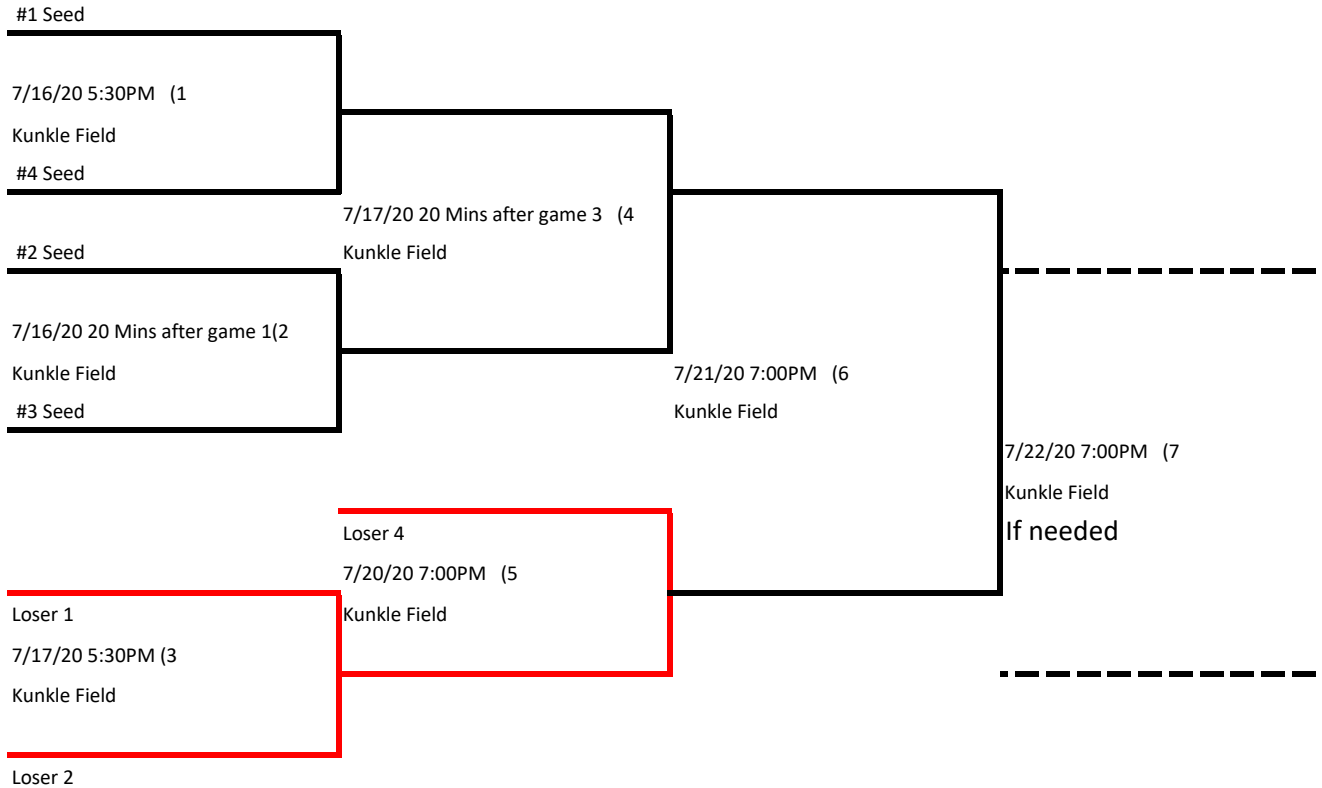

2020 LCYBL 14u Section 1 LNP Tournament Qualifying Series

Play In Game	Rain Date	Series Game #1	Series Game #2	Series Game #3 (if needed)	Series Winner
6/29/2020	6/30/2020	7/1/20	7/7/20	7/9/20	
		#1 Seed	#1 Seed	#1 Seed	Rain Dates (7/2, 7/8, 7/10)
#7 Seed		6:00PM (3 Highest Seeds Field #8 Seed	6:00PM (7 Lowest Seeds Field #8 Seed	6:00PM (11 Highest Seeds Field #8 Seed	
Highest Seeds Field #10 Seed	*	* Seed 8 is the lowest seed	Note: Rain date is the next weekday Note: Umpires paid by LCYBL for Play In and Qualifying Series Note: Umpires paid by LNP for LNP Tournament Note: One Ball for Play In and Qualifying Series provided by each team Note: Balls for LNP Tournament provided by LNP Note: Home Team Dugout 3rd Base		
		#2 Seed	#2 Seed	#2 Seed	
#8 Seed		6:00PM (4 Highest Seeds Field #7 Seed	6:00PM (8 Lowest Seeds Field #7 Seed	6:00PM (12 Highest Seeds Field #7 Seed	
Highest Seeds Field #9 Seed	*				
		#3 Seed	#3 Seed	#3 Seed	
		6:00PM (5 Highest Seeds Field #6 Seed	6:00PM (9 Lowest Seeds Field #6 Seed	6:00PM (13 Highest Seeds Field #6 Seed	
		#4 Seed	#4 Seed	#4 Seed	
		6:00PM (6 Highest Seeds Field #5 Seed	6:00PM (10 Lowest Seeds Field #5 Seed	6:00PM (14 Highest Seeds Field #5 Seed	

2020 LNP Tournament (Wood Bat)

LNP Tournament * Reseeding determined by League Record *	Rain Date(s) 7/18 , 7/19, 7/23
---	-----------------------------------

Rules:

1. High School rule on mound visits - three visits. On fourth must pull pitcher. If a pitcher is pulled mound visit does not count
2. No Protest