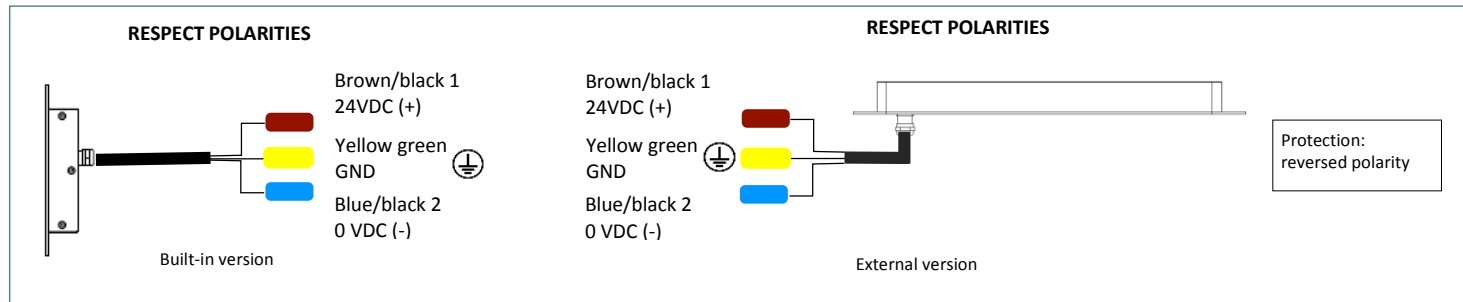

Index of protection
 IEC class
 Driver led
 Electrical connection

IP67
 III
 Integrated Driver System
 cable 3x0,75mmq

Mechanical features

Structure
 Protective glass
 De-glaring diffuser
 Fastening
 Output cable
 Operating temperature

Painted aluminum grey RAL 9006 – white RAL9010
 4mm – tempered transparent glass
 in PMMA
 M5 screws
 on the bottom
 min -20° C - max +55° C

DIMENSIONS (all values in mm/ inch)

ELECTRICAL CONNECTION

LIGHT FLOW FROM THE SURFACE – H.1000mm