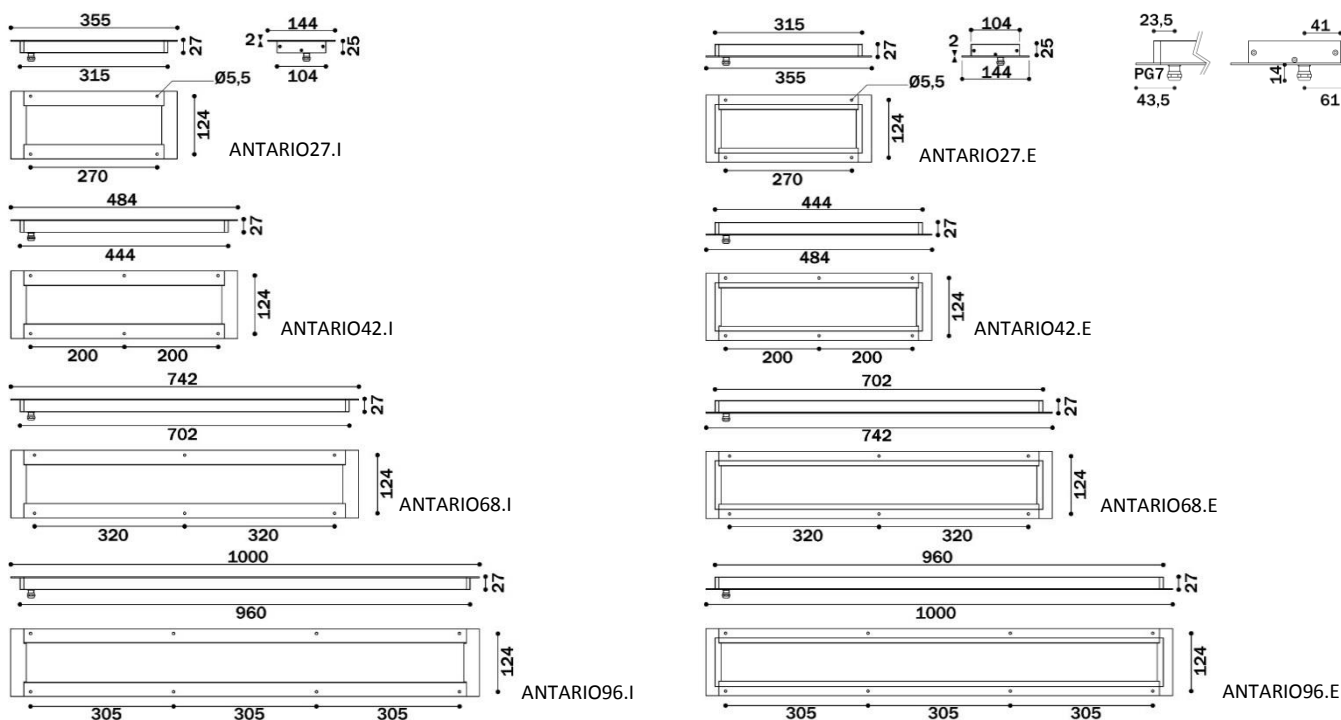

TECNICAL FEATURES

Model	Power supply	Power Watt	Current	Light color	Lumen LED	Weight
ANTARIO 27	24Vdc	27 W	1,2 A	6500K CRI75	2800	1,40 Kg ~
ANTARIO 42	24Vdc	42 W	1,8 A	6500K CRI75	4200	2,70 Kg ~
ANTARIO 68	24Vdc	68 W	2,9 A	6500K CRI75	7000	3,00 Kg ~
ANTARIO 96	24Vdc	96 W	4,0 A	6500K CRI75	9800	4,50 Kg ~

Index of protection
 IEC class
 Driver led
 Electrical connection

IP67
 III
 Integrated Driver System
 cable 3x0,75mmq

Mechanical features

Structure
 Protective glass
 De-glaring diffuser
 Fastening
 Output cable
 Operating temperature

Painted aluminum grey RAL 9006 – white RAL9010
 4mm – tempered transparent glass
 in PMMA
 M5 screws
 on the bottom
 min -20° C - max +55° C

DIMENSIONS (all values in mm/ inch)

ELECTRICAL CONNECTION

LIGHT FLOW FROM THE SURFACE – H.1000mm