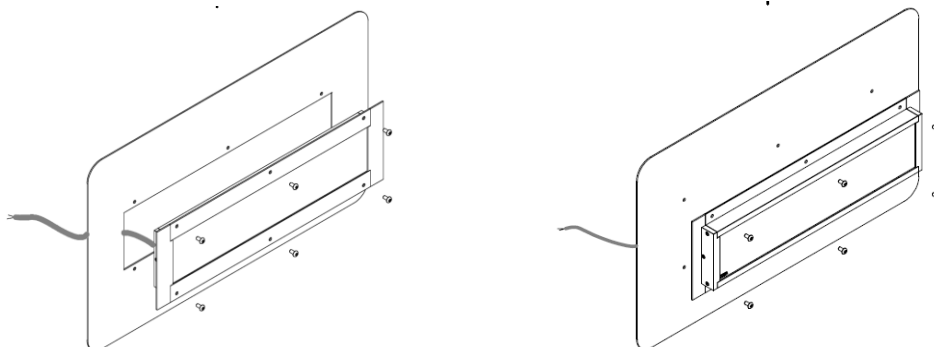

INSTALLATION (built-in and external version)