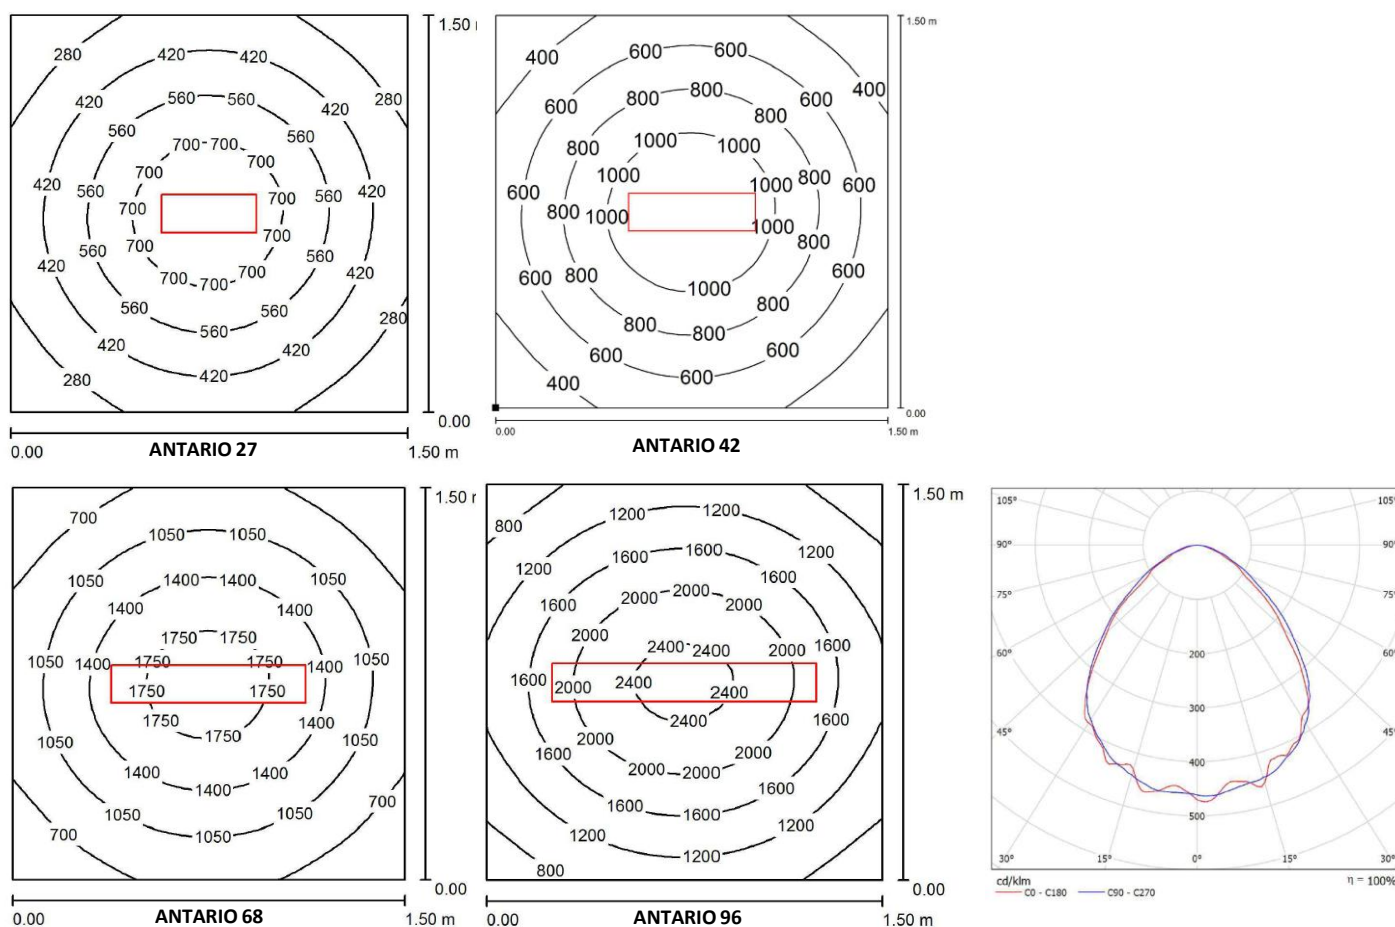

TECNICAL FEATURES

Model	Power supply	Power Watt	Current	Light color	Lumen LED	Weight
ANTARIO 27	24Vdc	27 W	1,2 A	6500K CRI75	2800	1,40 Kg ~
ANTARIO 42	24Vdc	42 W	1,8 A	6500K CRI75	4200	2,70 Kg ~
ANTARIO 68	24Vdc	68 W	2,9 A	6500K CRI75	7000	3,00 Kg ~
ANTARIO 96	24Vdc	96 W	4,0 A	6500K CRI75	9800	4,50 Kg ~

Painted aluminum grey RAL 9006 – white RAL9010
 4mm – tempered transparent glass
 in PMMA
 M5 screws
 on the bottom
 min -20° C - max +55° C

DIMENSIONS (all values in mm/ inch)

ELECTRICAL CONNECTION

LIGHT FLOW FROM THE SURFACE – H.1000mm