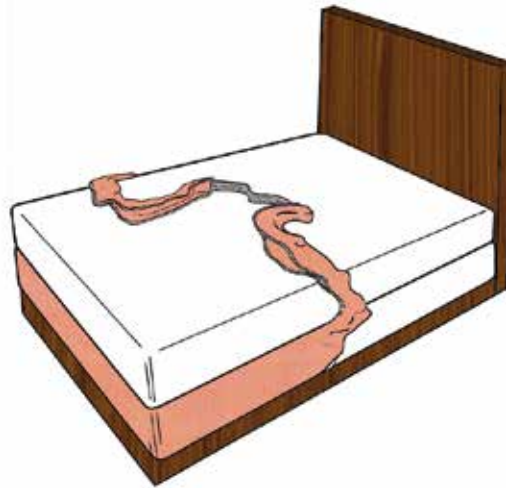

cinch.SKIRT

Effortless, Elastic
BOXSPRING COVER

cinch.SKIRT

cinch.SKIRT is a patent-pending, stretchy boxspring cover that requires no lifting of the mattress and takes 2 minutes to install

cinch.SKIRT

Custom-designed woven fabric provides a snug fit that stays in place while housekeeping changes linens.

THE BENEFITS

*CINCH.SKIRT REDUCES THE SPREAD OF GERMS
THROUGH HOT COMMERCIAL DRYING

GERM FREE*

NO IRON

NO LIFTING
MATTRESS

FAST INSTALL

WASHABLE

FITS LIKE
A GLOVE

ANTI-WRINKLE

1 PERSON
TO INSTALL

STRETCHABLE

COLOR CHART

BLEEKER

STAINLESS

HEMP

CHESTNUT

cinch.skirt is a patent-pending bed-wrap made of proprietary fabric that stretches around the outside of the foundation to give it a finished look. Its innovative design fits snugly around the box spring without the need for complicated bed measurements.