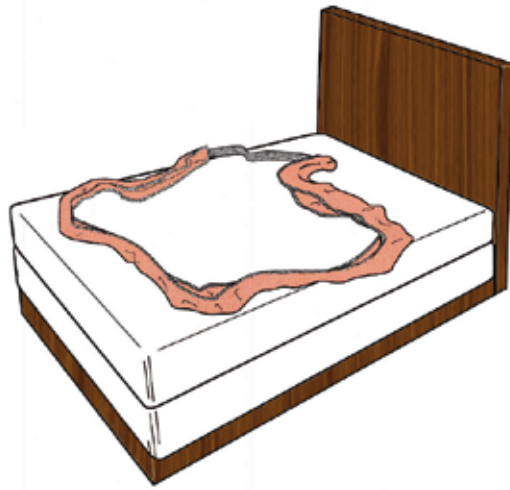

cinch.SKIRT

Effortless, Elastic
BOXSPRING COVER

cinch.SKIRT

cinch.SKIRT is a patent-pending, stretchy boxspring cover that requires no lifting of the mattress and takes 2 minutes to install

cinch.SKIRT

Custom-designed woven fabric provides a snug fit that stays in place while housekeeping changes linens.

THE BENEFITS

*CINCH.SKIRT REDUCES THE SPREAD OF GERMS
THROUGH HOT COMMERCIAL DRYING

GERM FREE*

NO IRON

NO LIFTING
MATTRESS

FAST INSTALL

WASHABLE

FITS LIKE
A GLOVE

ANTI-WRINKLE

1 PERSON
TO INSTALL

STRETCHABLE

COLOR CHART

BLEEKER

STAINLESS

HEMP

CHESTNUT

cinch.skirt is a patent-pending bed-wrap made of proprietary fabric that stretches around the outside of the foundation to give it a finished look. Its innovative design fits snugly around the box spring without the need for complicated bed measurements.