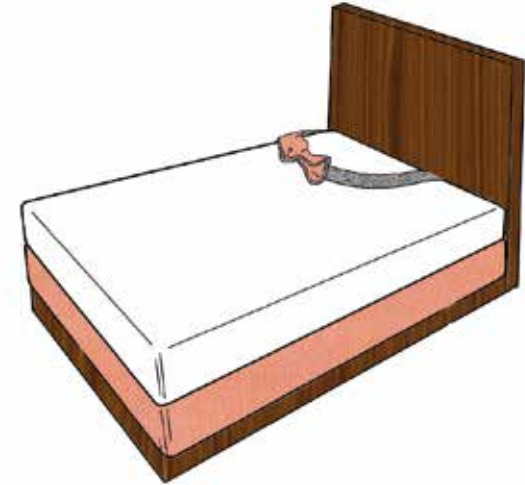

cinch.SKIRT

Effortless, Elastic
BOXSPRING COVER

cinch.SKIRT

cinch.SKIRT is a patent-pending, stretchy boxspring cover that requires no lifting of the mattress and takes 2 minutes to install

cinch.SKIRT

Custom-designed woven fabric provides a snug fit that stays in place while housekeeping changes linens.

THE BENEFITS

*CINCH.SKIRT REDUCES THE SPREAD OF GERMS
THROUGH HOT COMMERCIAL DRYING

GERM FREE*

NO IRON

NO LIFTING
MATTRESS

FAST INSTALL

WASHABLE

FITS LIKE
A GLOVE

ANTI-WRINKLE

1 PERSON
TO INSTALL

STRETCHABLE

COLOR CHART

BLEEKER

STAINLESS

HEMP

CHESTNUT

cinch.skirt is a patent-pending bed-wrap made of proprietary fabric that stretches around the outside of the foundation to give it a finished look. Its innovative design fits snugly around the box spring without the need for complicated bed measurements.