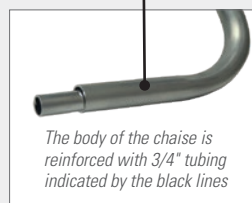

CHAISE

W0310SLNSBT
ARMLESS CHAISE LOUNGE
BOLT-THROUGH (STANDARD)
- STACKABLE -
27"W 79"D 41"H
SEAT: 14.5"H

W0310SLBT-14BCH
ARMLESS BEACH CHAISE LOUNGE
REINFORCED FRAME
- STACKABLE -
27"W 79"D 41"H
SEAT: 14.5"H - also available in 12"H