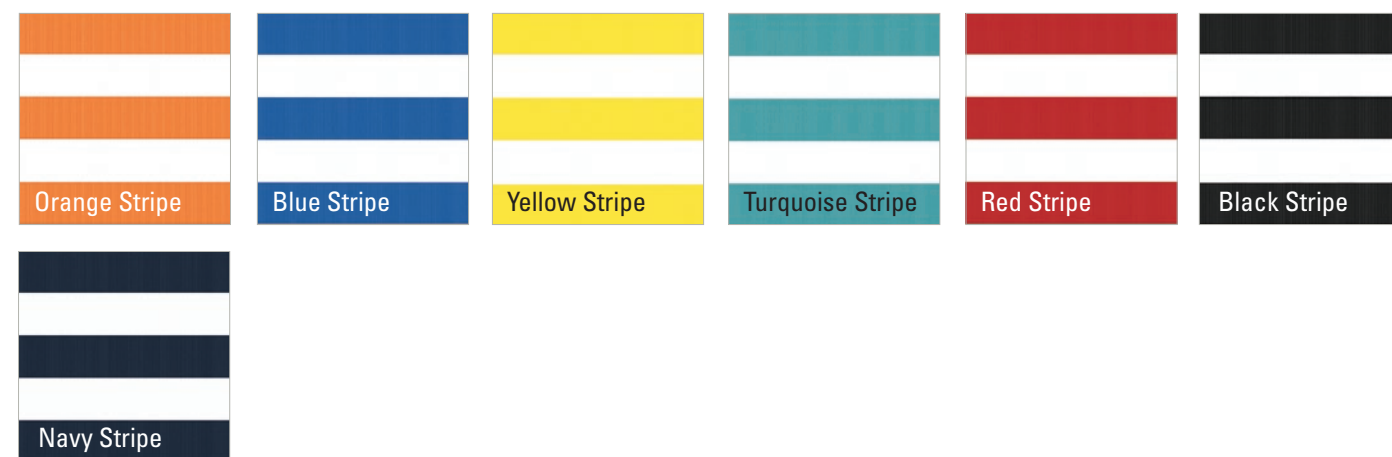

BASES

WUB1008 - SILVER MIST

WUBSF50CMS - SILVER
WUBSF50CBK - BLACK
WUBSF50CWH - WHITE
WUBSF50CBZ - BRONZE

WUBSF80CMS - SILVER
WUBSF80CBK - BLACK
WUBSF80CWH - WHITE
WUBSF80CBZ - BRONZE