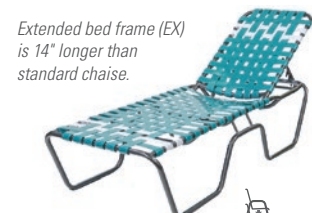

W0316
ARMLESS SUNCOT -
STACKABLE
28"W 76"D 19"H
SEAT: 17"H

W0310A
CHAISE LOUNGE -
STACKABLE
27"W 79"D 41"H
SEAT: 14.5"H ARM: 20"H

W0310
ARMLESS CHAISE LOUNGE
- STACKABLE
27"W 79"D 41"H
SEAT: 14.5"H

W0310EX
ARMLESS CHAISE LOUNGE,
EXTENDED BED - STACKABLE
27"W 79"D 41"H
SEAT: 14.5"H ARM: 20"H

#W0310ACW
CHAISE LOUNGE, CROSS
WEAVE - STACKABLE
27"W 79"D 41"H
SEAT: 14.5"H ARM: 20"H

#W0310CW
ARMLESS CHAISE LOUNGE,
CROSS WEAVE - STACKABLE
27"W 79"D 41"H
SEAT: 14.5"H

*Extended bed frame (EX)
is 14" longer than
standard chaise.*