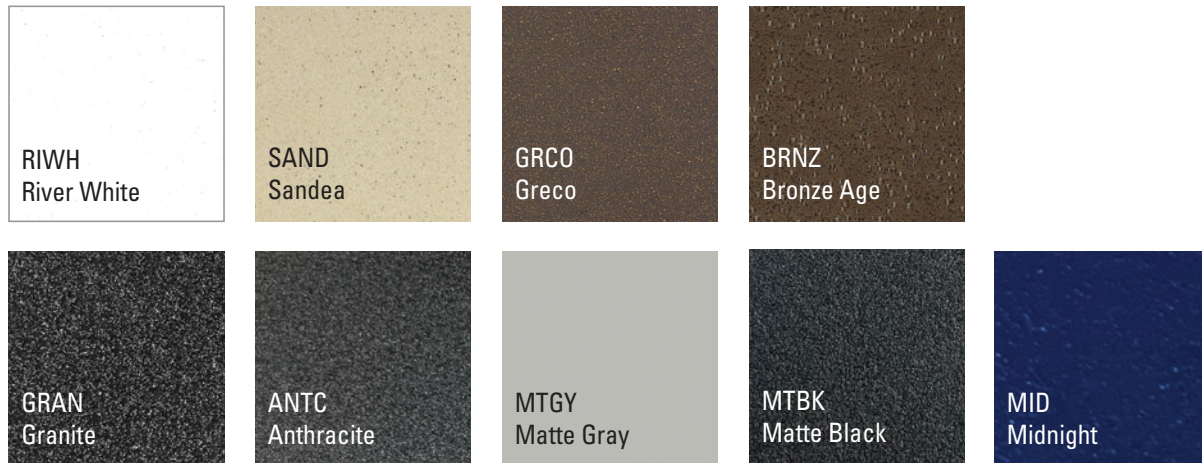

80 LB FREE STANDING RESIN BASE CONCRETE FILLED
20" DIAM. / 1.5" STEM

WUBSF80CMS - SILVER
WUBSF80CBK - BLACK
WUBSF80CWH - WHITE
WUBSF80CBZ - BRONZE

POWDERCOAT FINISHES

FOR ALUMINUM COLLECTIONS

Powdercoat frame finishes are available on all Windward furniture. All colors are printed as accurately as possible, please refer to our metal samples for exact colors.

MATTE & TEXTURED FINISHES

SMOOTH FINISHES

VINYL STRAP COLORS

FOR ALUMINUM STRAP COLLECTIONS

Windward vinyl is 100% virgin 2" wide vinyl. Straps are made with mildew preventatives and ultra violet stabilizers.

MGP COLORS

MGP WOODGRAIN

RECYCLED POLY COLORS

CUSHION FABRICS

C = CUSHION
S = SLING
PS = PADDED SLING

C290 Ciao Taupe Tempotest	C321 Ciao Tidepool Tempotest	D184 Reflections Smoke Outdura	D300 Cast Slate Sunbrella	D301 Cast Silver Sunbrella	D302 Cast Breeze Sunbrella
C S PS	C S PS	C S PS	C S PS	C S PS	C S PS
D303 Spectrum Indigo Sunbrella	D304 Bliss Sand Sunbrella	D305 Bliss Aloe Sunbrella	D307 Chesterfield Onyx Outdura	D308 Citron Outdura	D309 Storm Burnish Outdura
C S PS	C S PS	C S PS	C S PS	C S PS	C S PS
D310 Navy Blue Acrylic Outdura	D311 Pacific Blue Acrylic Outdura	D312 Natural Acrylic Outdura	D313 Sand Outdura	D314 Kona Outdura	D315 Antique Beige Outdura
C S PS	C S PS	C S PS	C S PS	C S PS	C S PS
D316 Island Blue Outdura	D317 Forest Green Outdura	D338 Classic Candy Pink Tempotest	D339 Delano Lapis Tempotest	E100 Canvas Black Sunbrella	E102 Milano Char Sunbrella
C S PS	C S PS	S PS	S PS	C S PS	C S PS
E103 Canvas Fern Sunbrella	E104 Canvas Seasalt Sunbrella	E105 Canvas Persimmon Sunbrella	E106 Canvas Teal Sunbrella	E107 Canvas Navy Sunbrella	E108 Canvas Pacific Blue Sunbrella
C S PS	C S PS	C S PS	C S PS	C S PS	C S PS