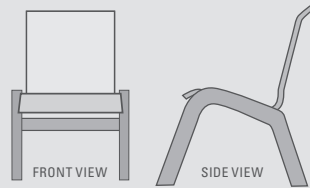

MALIBU SLING

DINING

W7054
ARMLESS DINING CHAIR
- STACKABLE -
22"W 30.5"D 35"H
SEAT: 17"H

W7050
DINING ARM CHAIR
22"W 30.5"D 35"H
SEAT: 17"H ARM: 24"H

W7050HB
HIGH BACK DINING ARM CHAIR
22"W 30.5"D 42"H
SEAT: 17"H ARM: 24"H

CHAISE

W7010
ARMLESS CHAISE LOUNGE
- STACKABLE -
25"W 79"D 42"H
SEAT: 16"H

FRAME: Marine Grade Polymer

FRAME/ARM MATERIALS: Full details on page 065
Available in Two-tone

SLINGS: See page 068
Available in Padded Sling