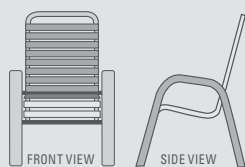

ANNA MARIA STRAP

ARUBA STRAP

DINING, BALCONY & BAR

DINING

CHAISE

CHAISE

NOT RECOMMENDED FOR HEAVY COMMERCIAL USE!

FRAME: 2" x 3/4" Oval Arm
Rust Resistant, Domestically Milled
Extruded Aluminum
Sandblasted & Powder Coated
Stainless Steel Hardware
Full Circumference Heliarc Welds
Painted Metal Ratchets

STRAPS: 2" Vinyl with UV Stabilizers
& Mildew Preventatives

VINYL STRAP COLORS:
See options on page 068

FRAME FINISHES:
Full details on
page 062

FRAME: 1" Round
Rust Resistant, Domestically Milled
Extruded Aluminum
Sandblasted & Powder Coated
Stainless Steel Hardware
Full Circumference Heliarc Welds
Painted Metal Ratchets

STRAPS: 2" Vinyl with UV Stabilizers
& Mildew Preventatives

VINYL STRAP COLORS:
See options on page 068

FRAME FINISHES:
Full details on
page 062