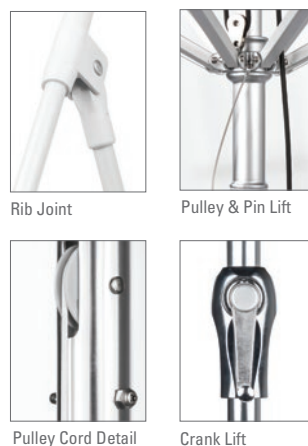

TAHITI MARKET UMBRELLA

FIBERGLASS RIBS

SPECIFICATIONS

SIZE:	7.5', 9', 11'
RIBS:	(8) .5" Hollow Fiberglass Ribs
POLE:	2 pc. 2.3mm Powder Coated Aluminum, 1.5" diam.
HARDWARE:	Heavy Gauge Resin Joints & Stainless Steel Hardware
LIFT:	Pulley & Pin (PP) or Crank (CR)
TILT:	Not Available
VENT:	Standard
FABRIC:	9 oz. Marine Grade Fabric
BASE:	See page 94 for base options and accessories

SIZE	7.5'	9'	11'
MANUAL	WMUF7PPP	WMUF9PPP	WMUF11PPP
CRANK	WMUF7CR	WMUF9CR	WMUF11CR
HEIGHT	97"	107"	107"
WEIGHT	16	18	22

POLE COLOR OPTIONS, POWDER COATED ALUMINUM:

TAHITI UMBRELLA FABRICS

BASES

WUB1008 - SILVER MIST

WUBSF50CMS - SILVER
WUBSF50CBK - BLACK
WUBSF50CWH - WHITE
WUBSF50CBZ - BRONZE

WUBSF80CMS - SILVER
WUBSF80CBK - BLACK
WUBSF80CWH - WHITE
WUBSF80CBZ - BRONZE