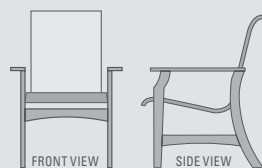

ARM MATERIALS: Two-tone options. Full details on pg 065