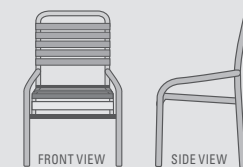

FRAME: 1" Round
Rust Resistant, Domestically Milled
Extruded Aluminum
Sandblasted & Powder Coated
Stainless Steel Hardware
Full Circumference Heliarc Welds
Painted Metal Ratchets

STRAPS: 2" Vinyl with UV Stabilizers
& Mildew Preventatives

VINYL STRAP COLORS:
See options on page 068