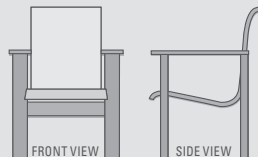

ARM & SLAT MATERIALS: Two-tone options.