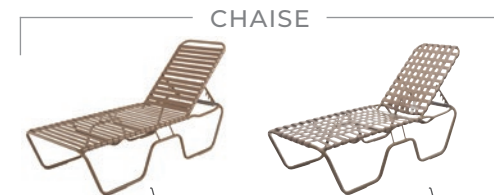

W1750CW
DINING ARM CHAIR, CROSS
- STACKABLE
23"W 27"D 35"H
SEAT: 17"H ARM: 23"H

BEACH

W1740
SAND CHAIR
- STACKABLE
22"W 30"D 28"H
SEAT: 10"H ARM: 13"H

W1740CW
SAND CHAIR, CROSS WEAVE
- STACKABLE
22"W 30"D 28"H
SEAT: 10"H ARM: 13"H

CHAISE

W1710
ARMLESS CHAISE LOUNGE
- STACKABLE
28"W 80"D 41"H
SEAT: 16"H

W1710CW
ARMLESS CROSS WEAVE
- STACKABLE
28"W 80"D 41"H
SEAT: 16"H

W1710-18
ARMLESS CHAISE LOUNGE
- STACKABLE
28"W 80"D 43"H
SEAT: 18"H