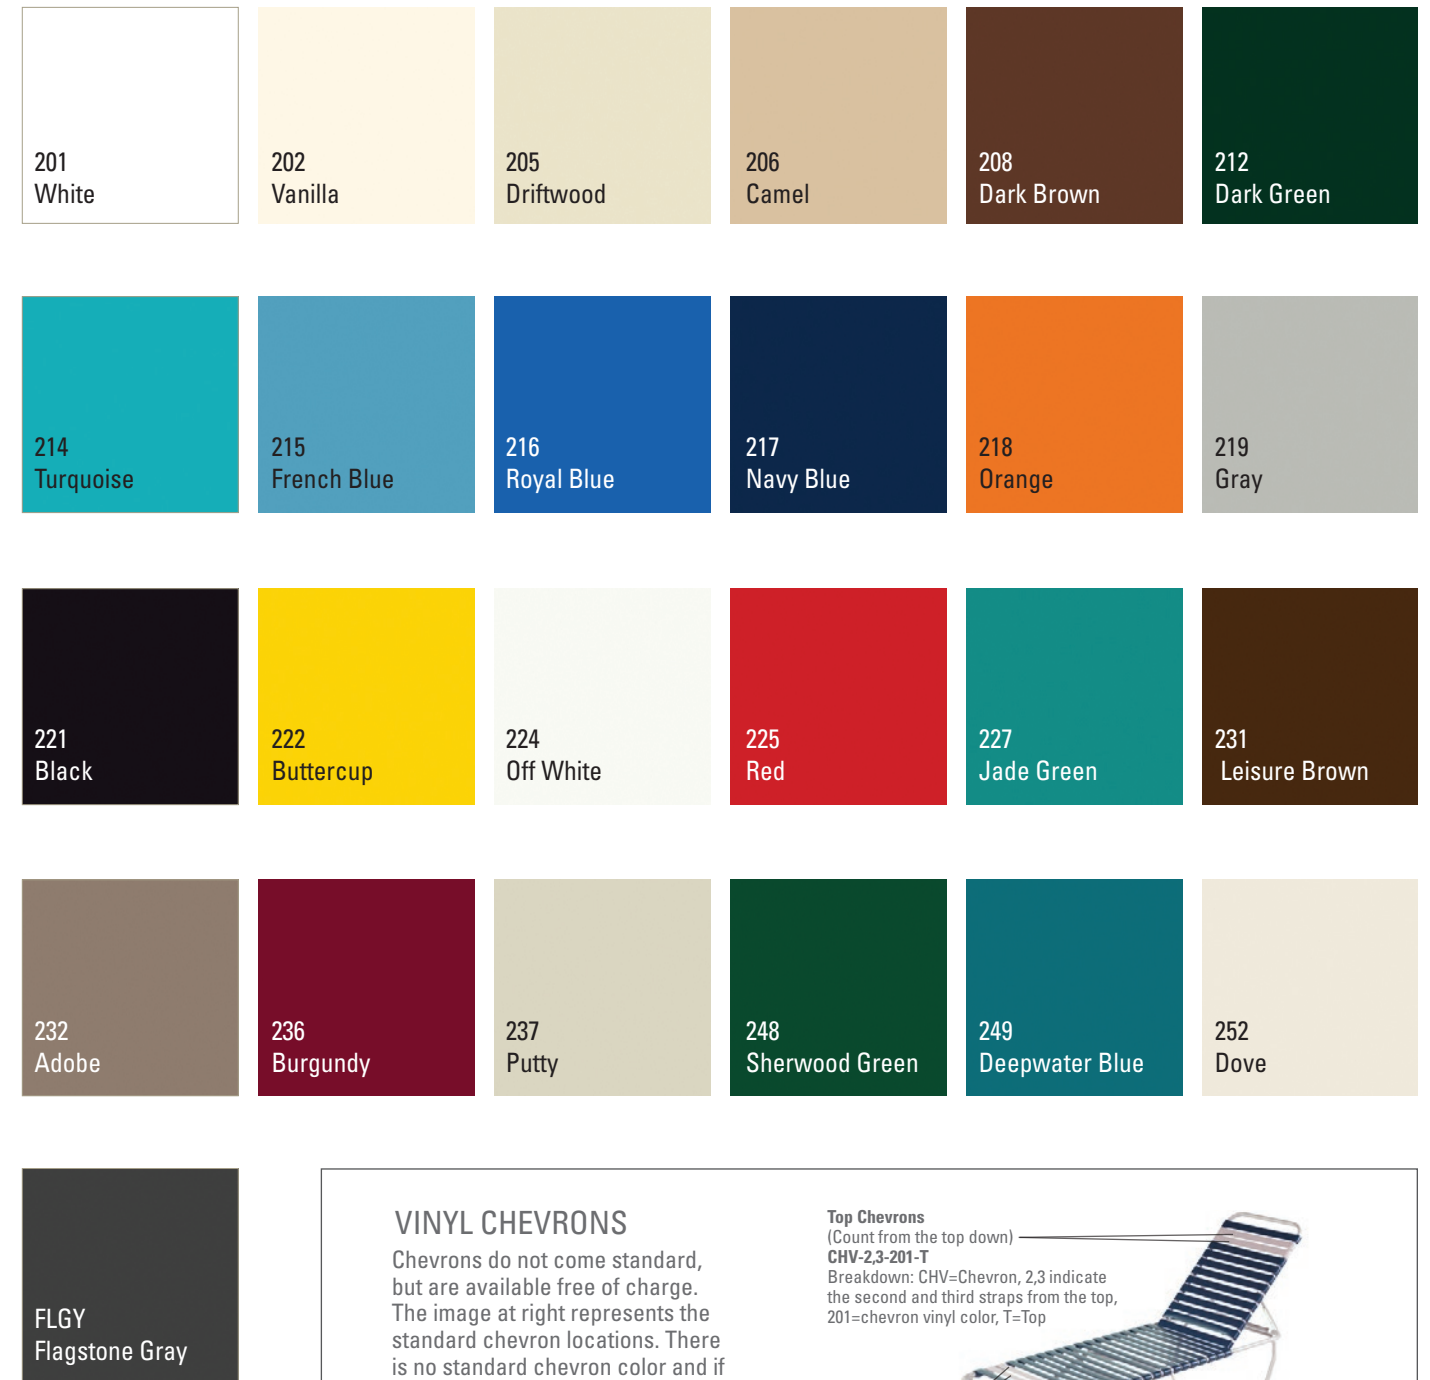

MATTE & TEXTURED FINISHES

SMOOTH FINISHES

VINYL STRAP COLORS

FOR ALUMINUM STRAP COLLECTIONS

Windward vinyl is 100% virgin 2" wide vinyl. Straps are made with mildew preventatives and ultra violet stabilizers.

VINYL CHEVRONS

Chevrons do not come standard, but are available free of charge. The image at right represents the standard chevron locations. There is no standard chevron color and if you do not specify a second vinyl color on your order, no chevrons will be assumed. Use the diagram to learn how to order accent chevrons outside of the standard chevron locations.

MGP COLORS

MGP WOODGRAIN

RECYCLED POLY COLORS

CUSHION FABRICS

C = CUSHION
S = SLING
PS = PADDED SLING

C290 Ciao Taupe Tempotest	C321 Ciao Tidepool Tempotest	D184 Reflections Smoke Outdura	D300 Cast Slate Sunbrella	D301 Cast Silver Sunbrella	D302 Cast Breeze Sunbrella
C S PS	C S PS	C S PS	C S PS	C S PS	C S PS
D303 Spectrum Indigo Sunbrella	D304 Bliss Sand Sunbrella	D305 Bliss Aloe Sunbrella	D307 Chesterfield Onyx Outdura	D308 Citron Outdura	D309 Storm Burnish Outdura
C S PS	C S PS	C S PS	C S PS	C S PS	C S PS
D310 Navy Blue Acrylic Outdura	D311 Pacific Blue Acrylic Outdura	D312 Natural Acrylic Outdura	D313 Sand Outdura	D314 Kona Outdura	D315 Antique Beige Outdura
C S PS	C S PS	C S PS	C S PS	C S PS	C S PS
D316 Island Blue Outdura	D317 Forest Green Outdura	D338 Classic Candy Pink Tempotest	D339 Delano Lapis Tempotest	E100 Canvas Black Sunbrella	E102 Milano Char Sunbrella
C S PS	C S PS	S PS	S PS	C S PS	C S PS
E103 Canvas Fern Sunbrella	E104 Canvas Seasalt Sunbrella	E105 Canvas Persimmon Sunbrella	E106 Canvas Teal Sunbrella	E107 Canvas Navy Sunbrella	E108 Canvas Pacific Blue Sunbrella
C S PS	C S PS	C S PS	C S PS	C S PS	C S PS