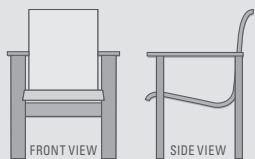

ARM MATERIALS: Two-tone options. Full details on pg 065